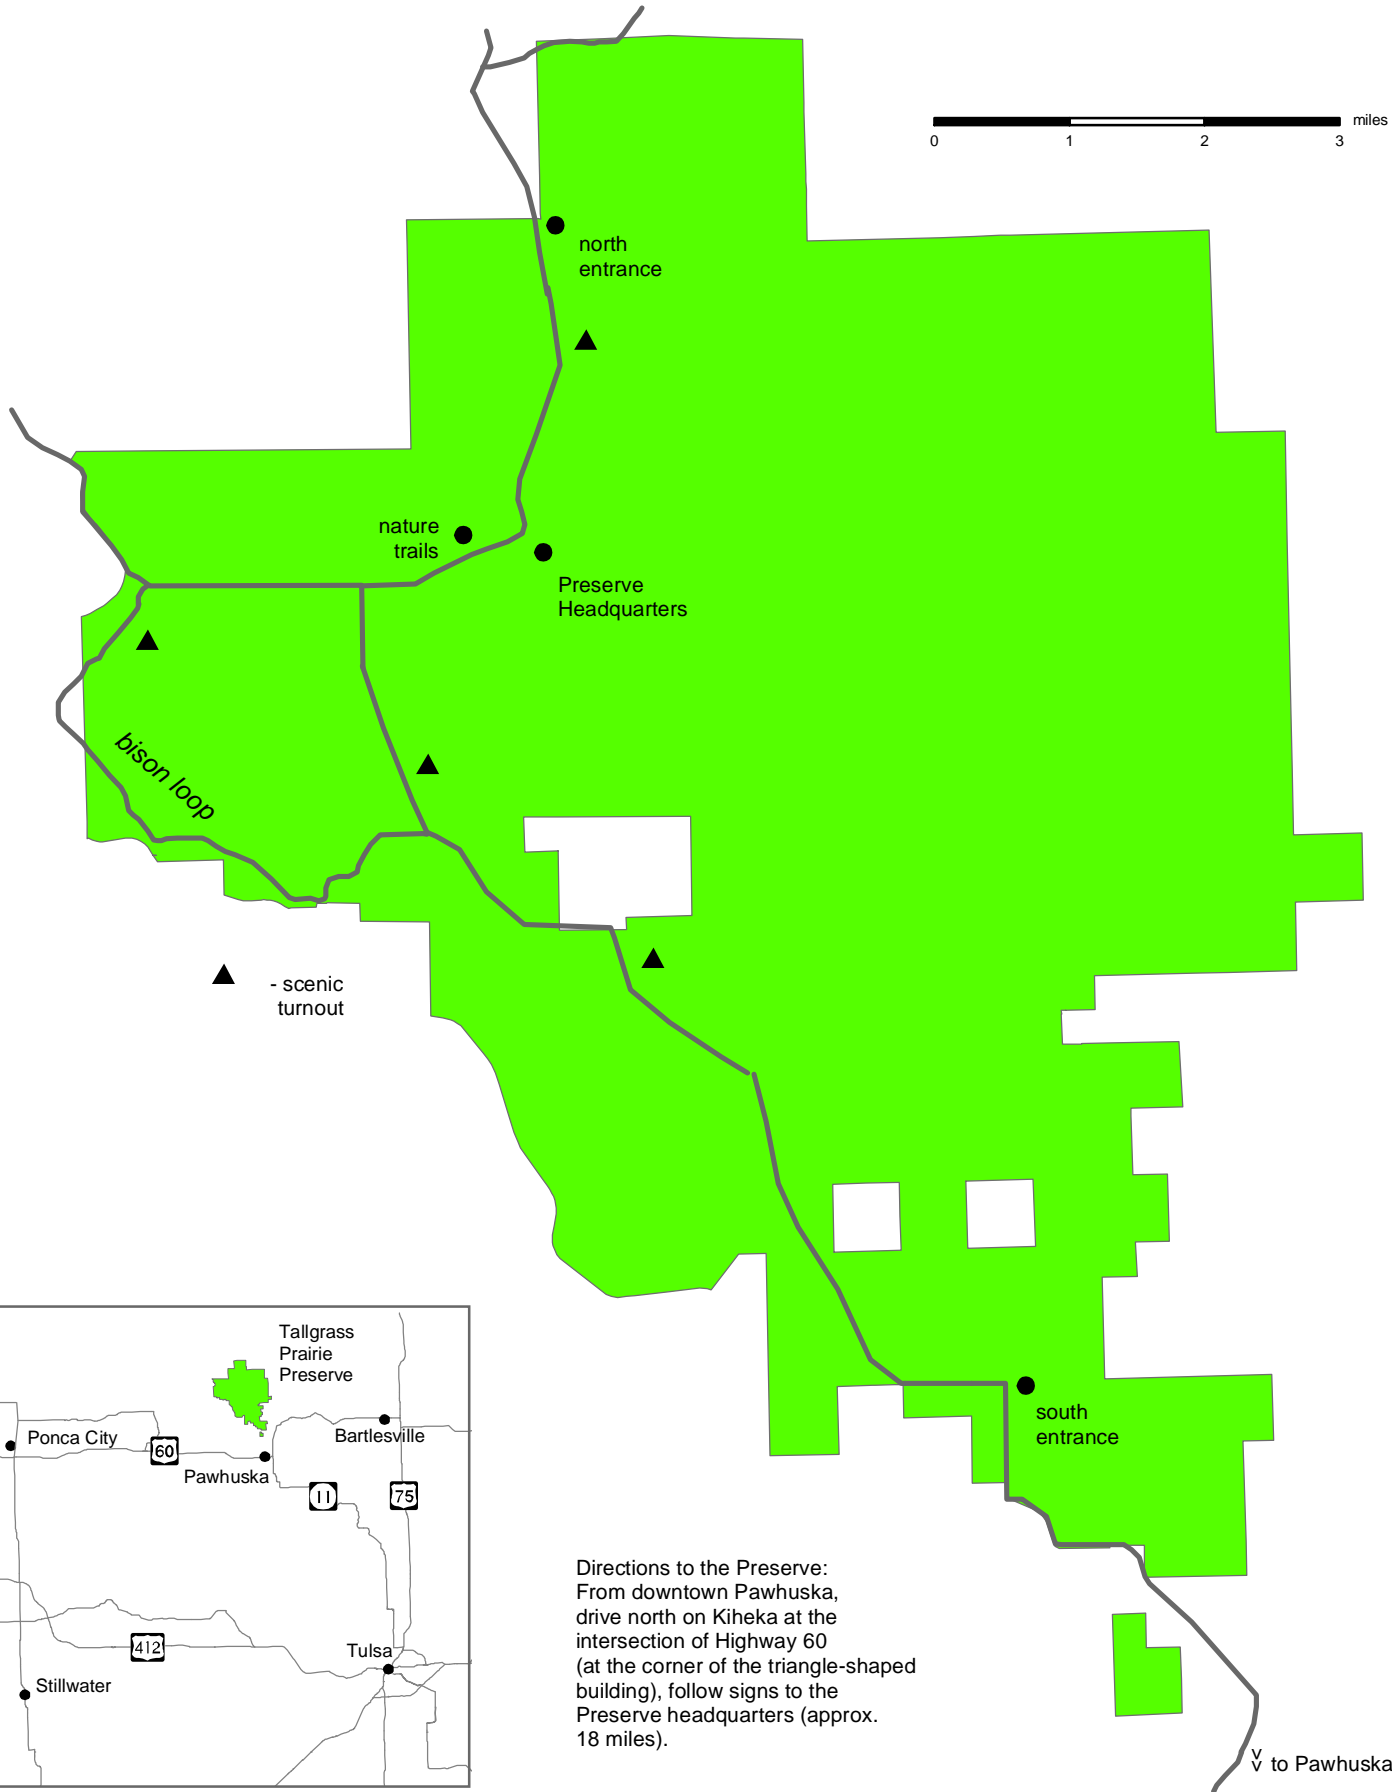

Tallgrass Prairie Preserve, Osage County, Oklahoma

Directions to the Preserve:
From downtown Pawhuska, drive north on Kiheka at the intersection of Highway 60 (at the corner of the triangle-shaped building), follow signs to the Preserve headquarters (approx. 18 miles).