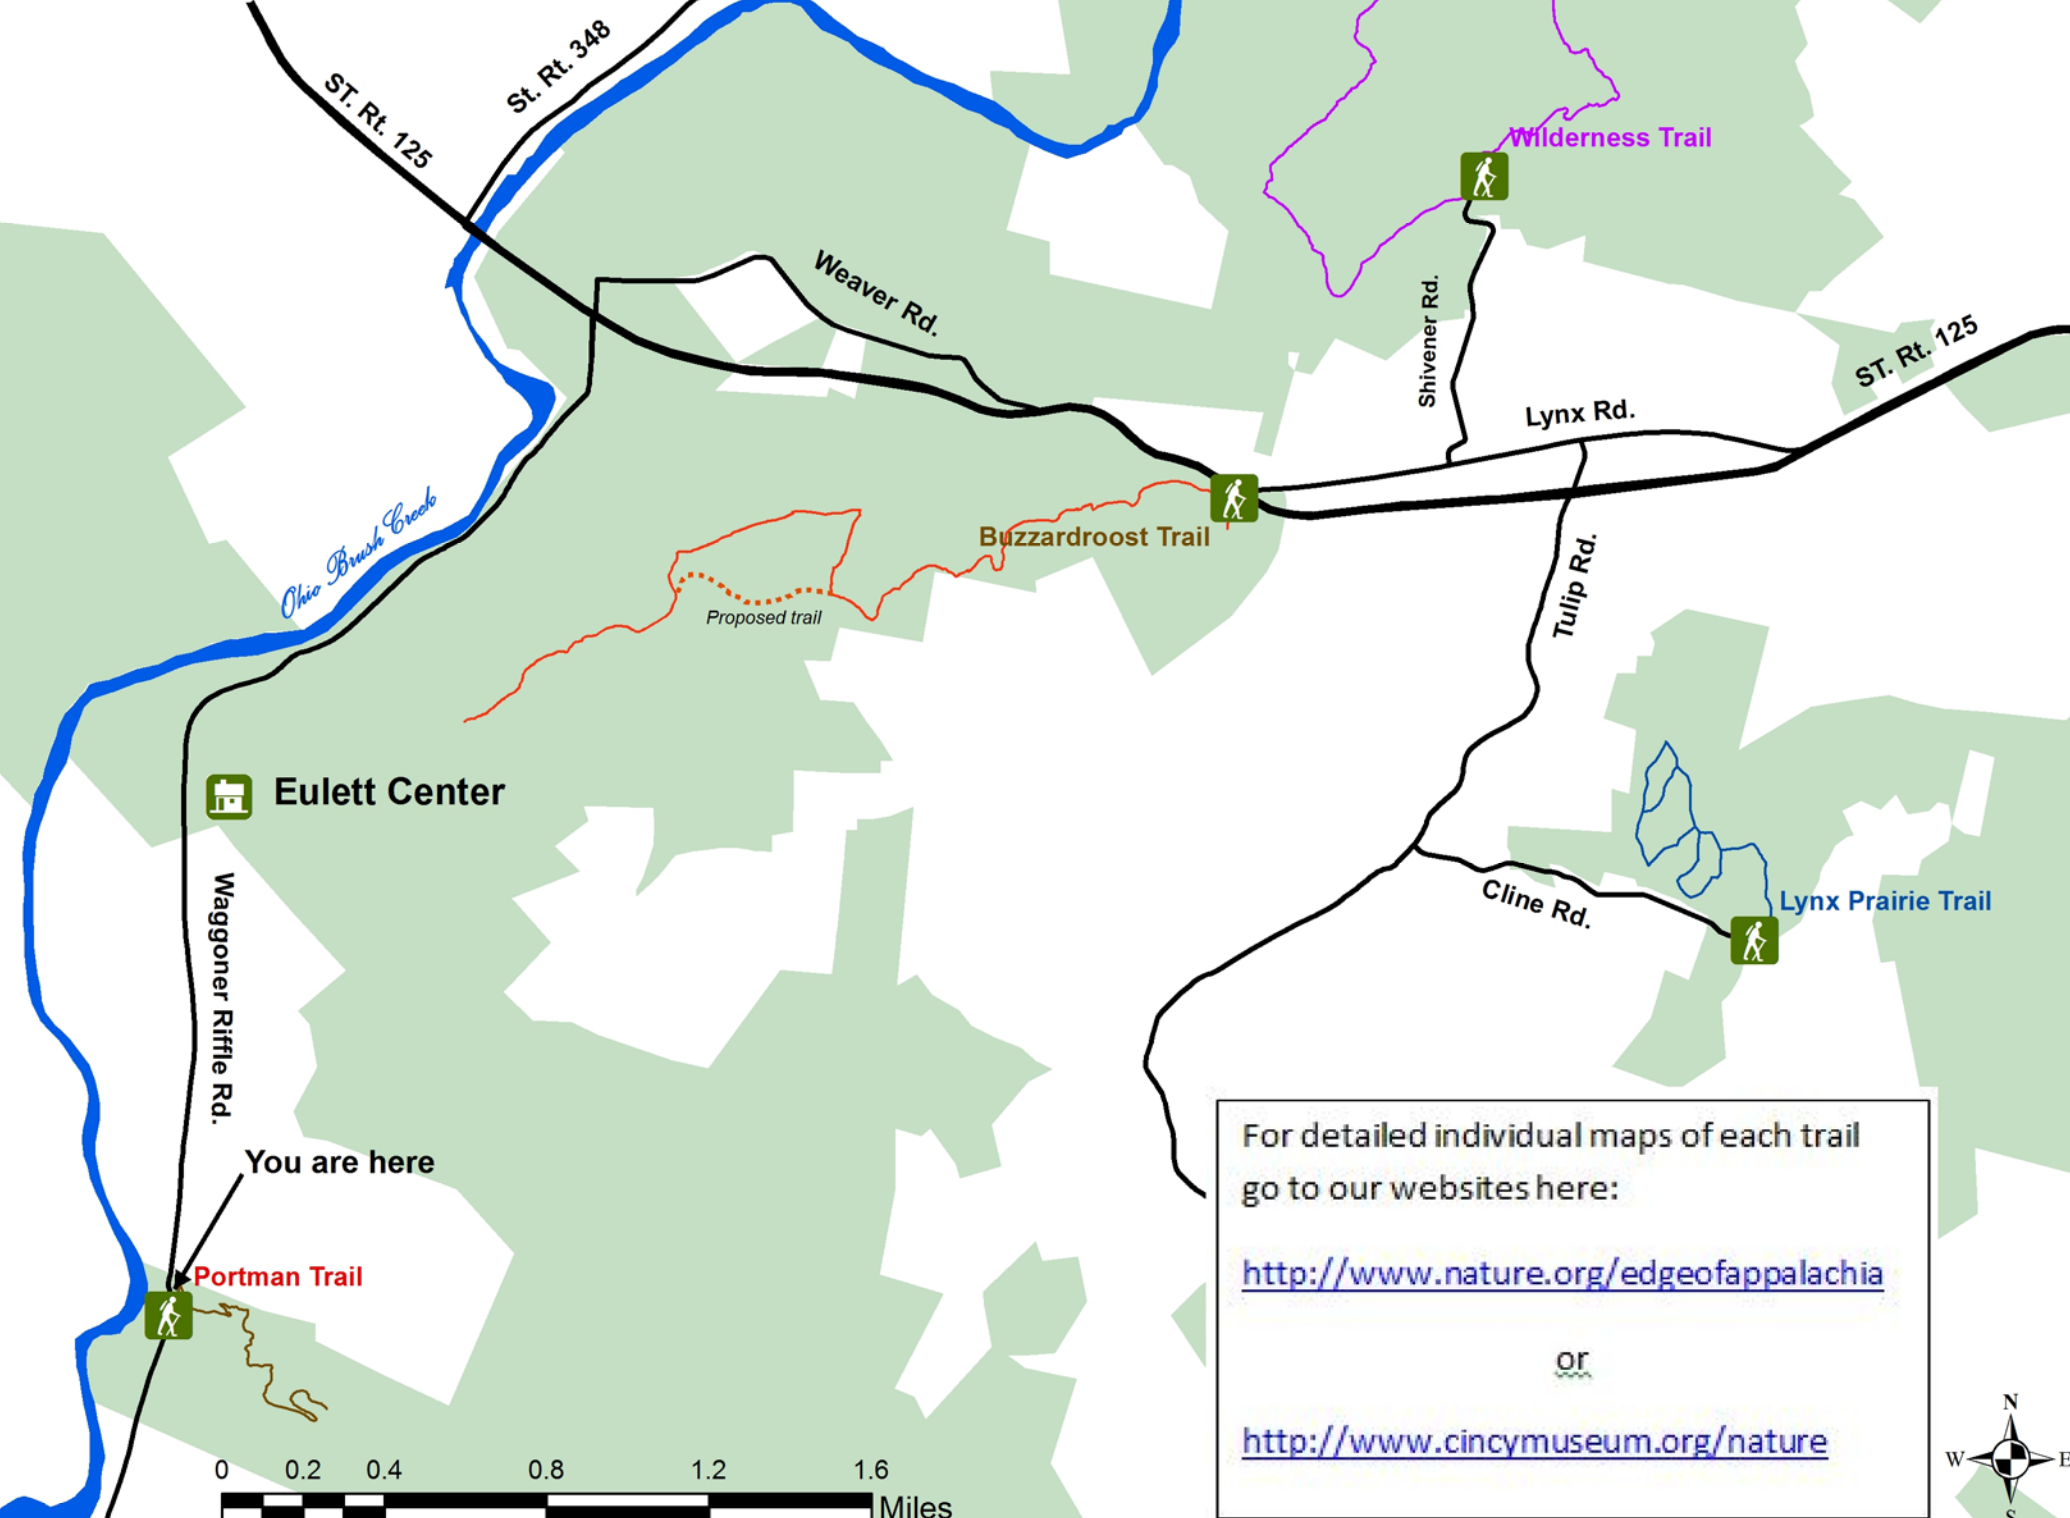

# Edge of Appalachia Trailhead Locations

For detailed individual maps of each trail go to our websites here:

<http://www.nature.org/edgeofappalachia>

or

<http://www.cincymuseum.org/nature>