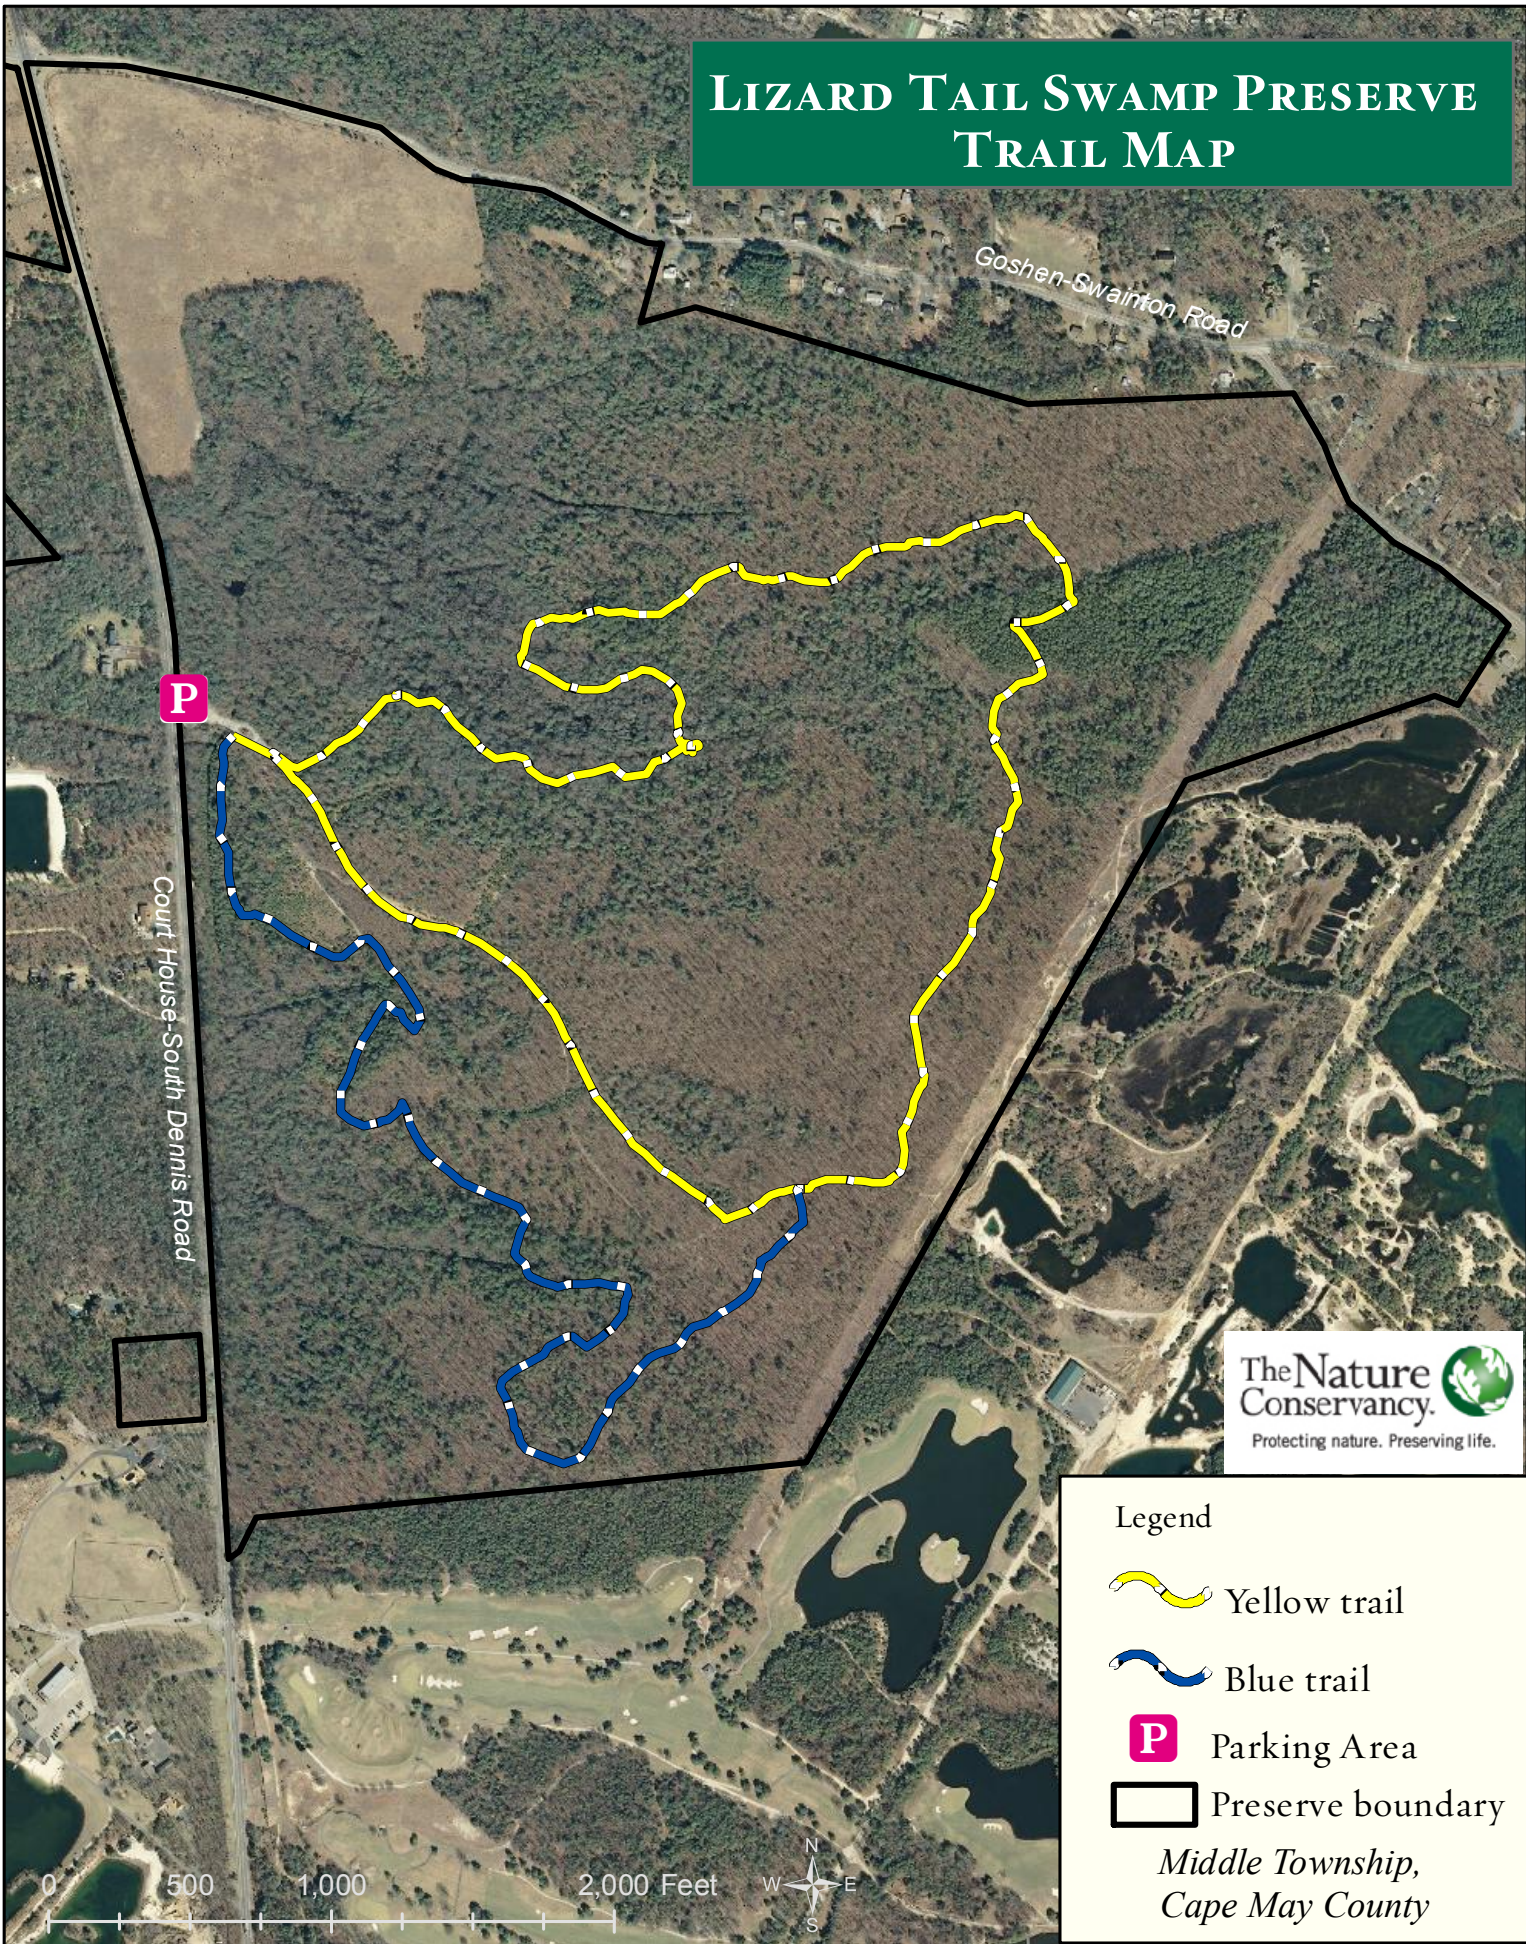

# LIZARD TAIL SWAMP PRESERVE TRAIL MAP

The Nature Conservancy.   
Protecting nature. Preserving life.

## Legend

-  Yellow trail
-  Blue trail
-  Parking Area
-  Preserve boundary

*Middle Township,  
Cape May County*