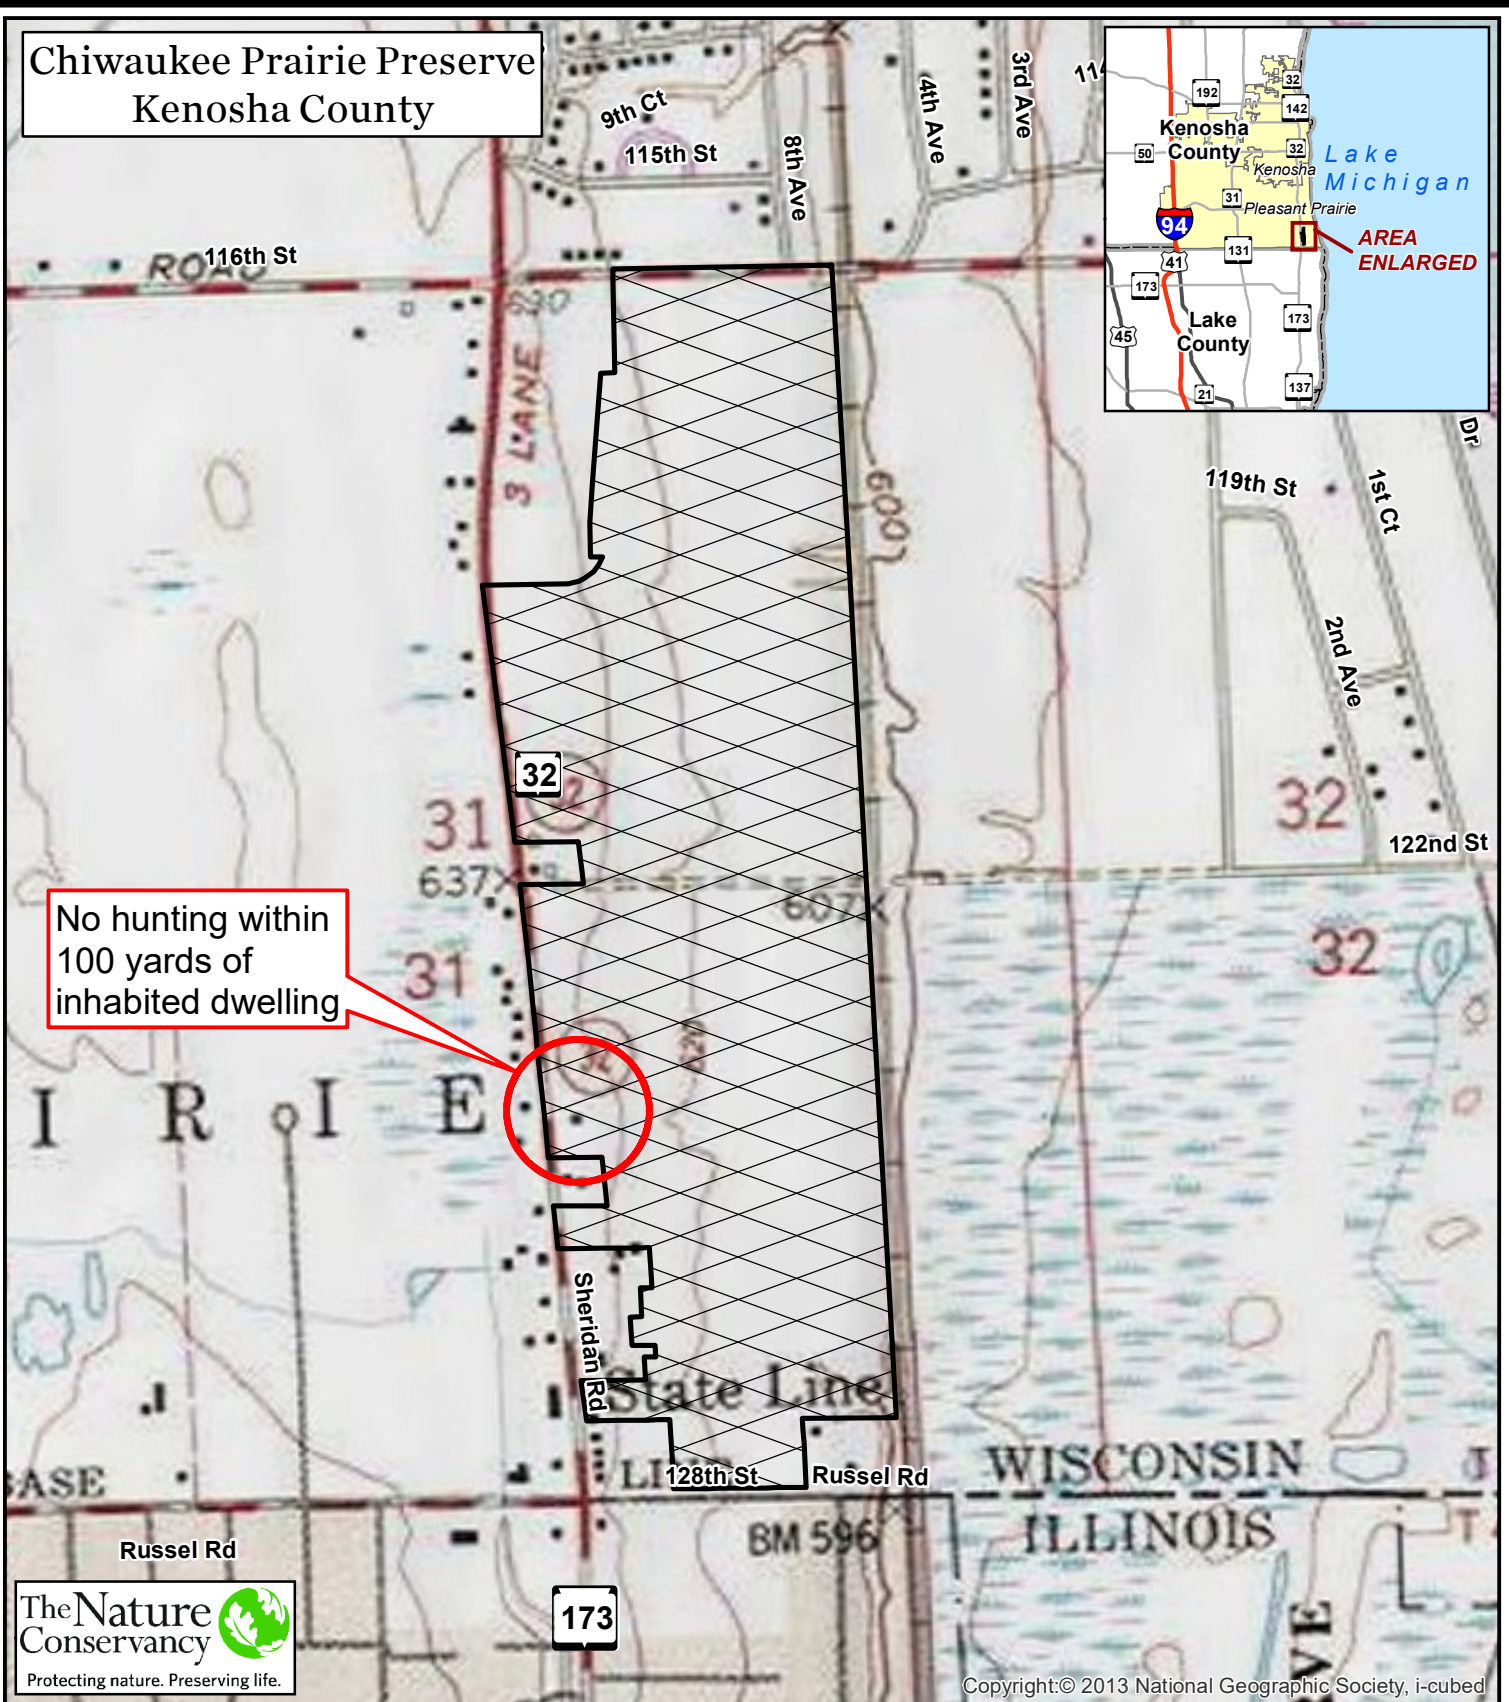

**Chiwaukee Prairie Preserve
Kenosha County**

No hunting within 100 yards of inhabited dwelling

Copyright:© 2013 National Geographic Society, i-cubed

- Property of The Nature Conservancy open to all hunting and trapping allowed under DNR regulations.
- * Deer - bow only
- * Turkey - bow or shot
- * Other birds/small game - shot
- No use of rifles or other firearms discharging a single projectile, per Village of Pleasant Prairie ordinance 250-3.

Chiwaukee Prairie Preserve is located in Kenosha County, Wisconsin, T1N-R23E, Pleasant Prairie Township, section 31; 151 acres.

1:10,000