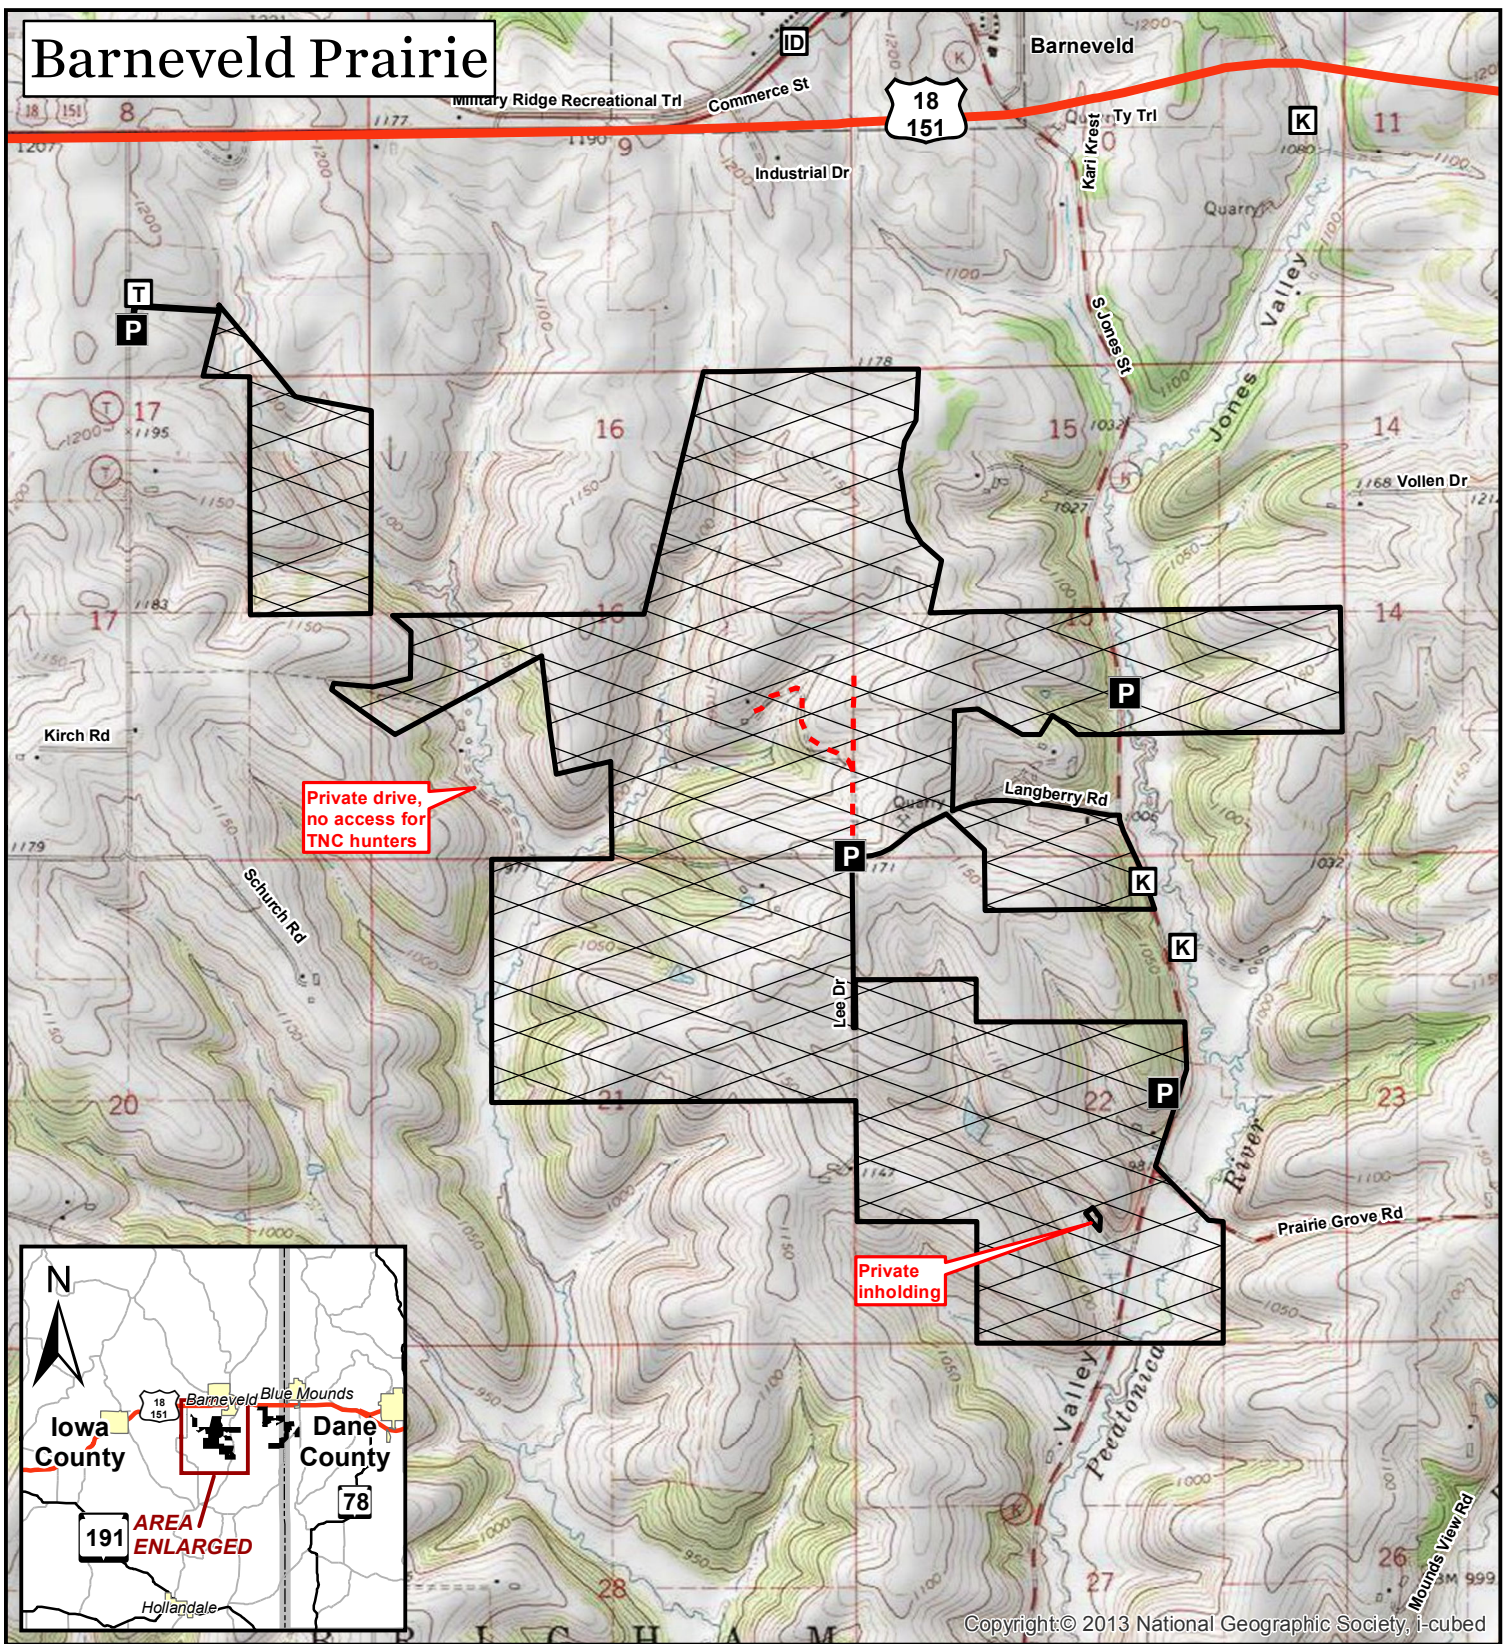

Barneveld Prairie

Property of The Nature Conservancy (TNC); open for trapping, deer, turkey, small game and bear hunting; no permit required, registration optional.

Parking

Trails

The Nature Conservancy 

Protecting nature. Preserving life.

Barneveld Prairie is located in Iowa County, Brigham Township, T6N - R5E, sections 8, 15-17, 21 & 22; 1,193 acres.

0 0.25 0.5 0.75 1 Miles

1:25,000

3/12/2018
hunting_barneveld.mxd