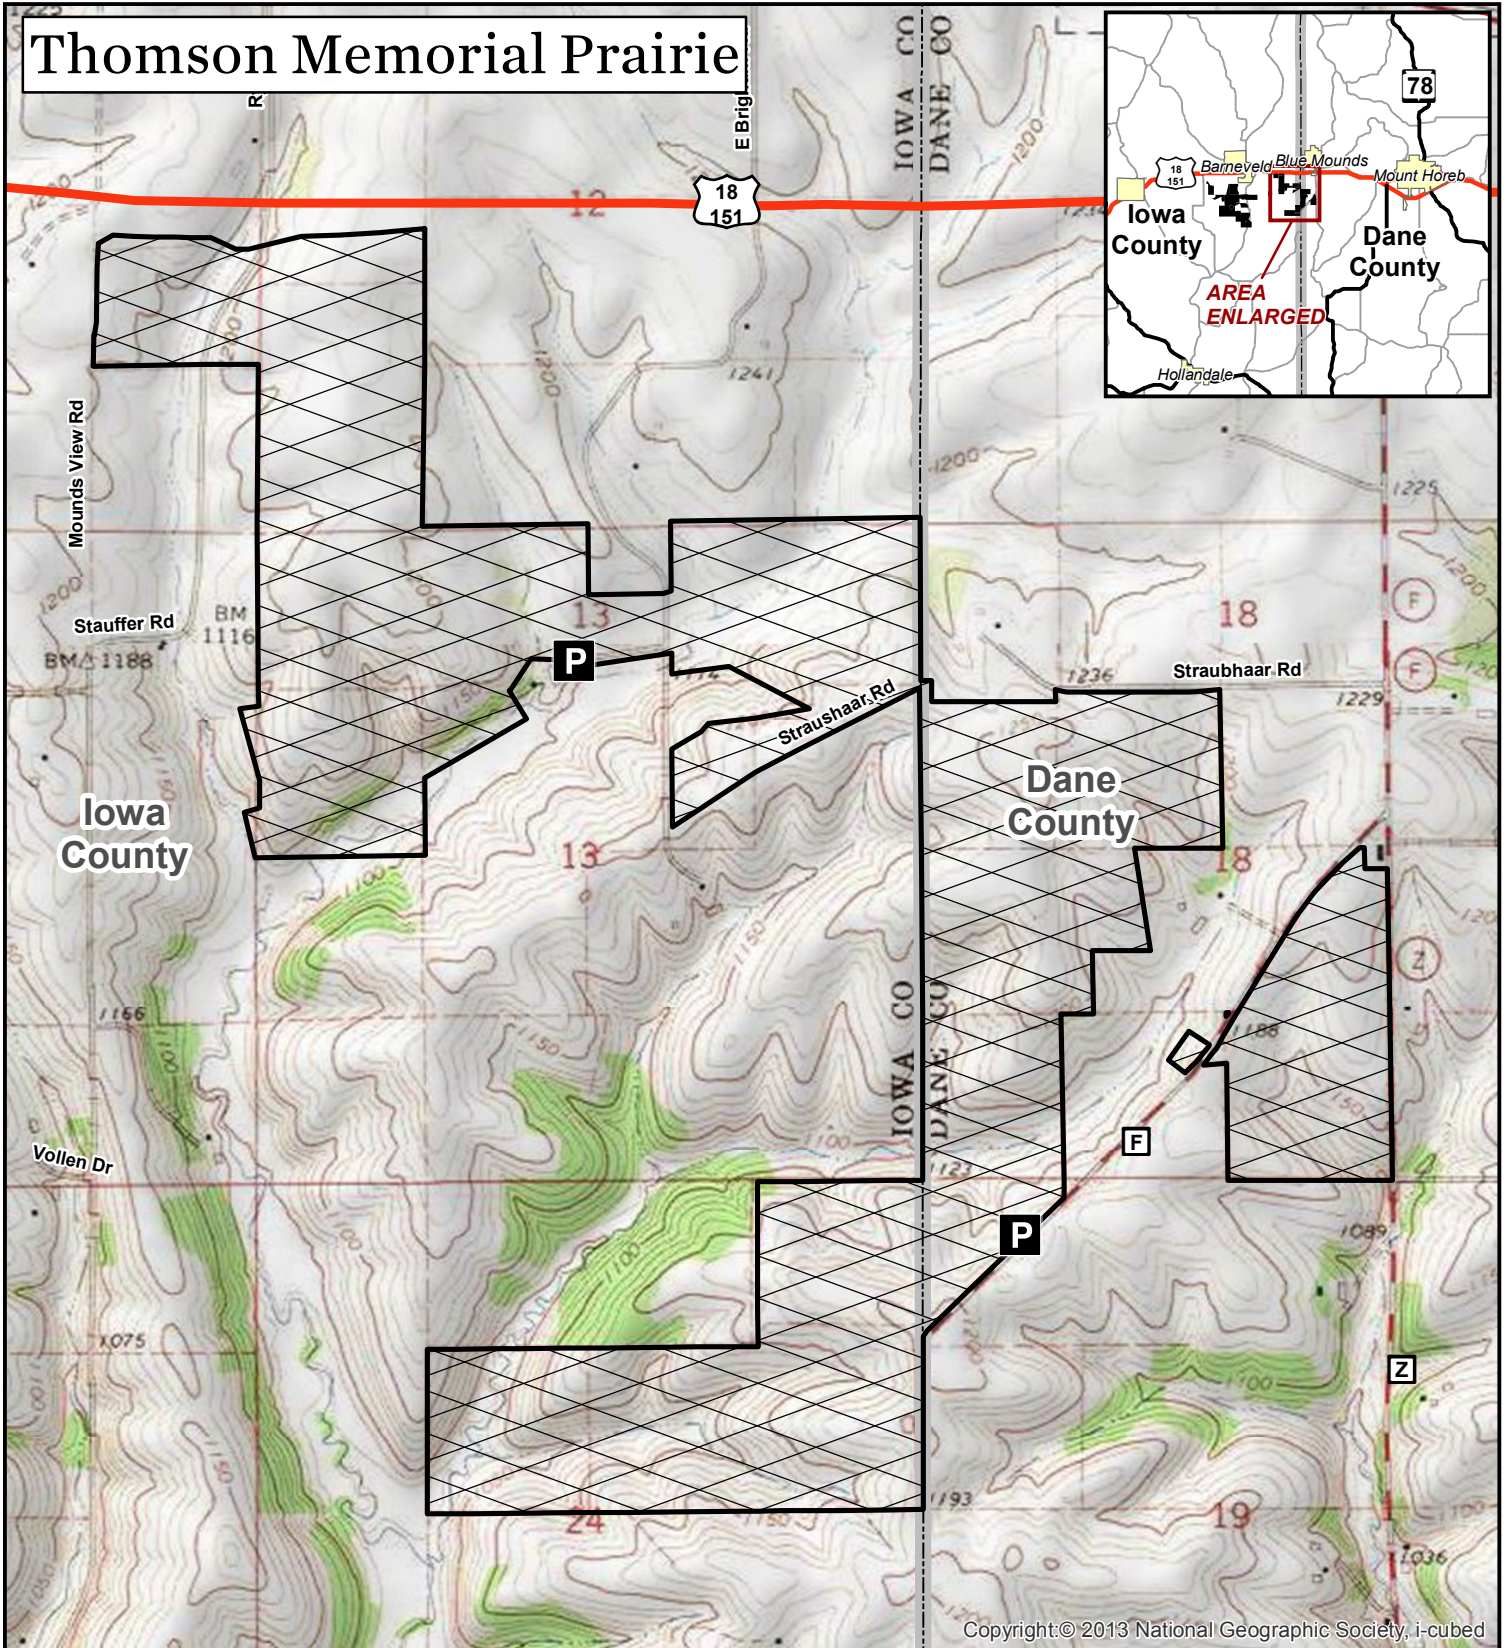

Thomson Memorial Prairie

Copyright: © 2013 National Geographic Society, i-cubed

Property of The Nature Conservancy (TNC); open for trapping, deer, turkey, small game and bear hunting; no permit required, registration optional.

County boundary

Parking

Thomson Prairie is located in Dane County, Blue Mounds Township, T6N-R6E, sections 18 & 19, and Iowa County, Brigham Township, T6N - R5E, sections 11-14 & 24; 706 acres.

1:18,500

The Nature Conservancy 
Protecting nature. Preserving life.