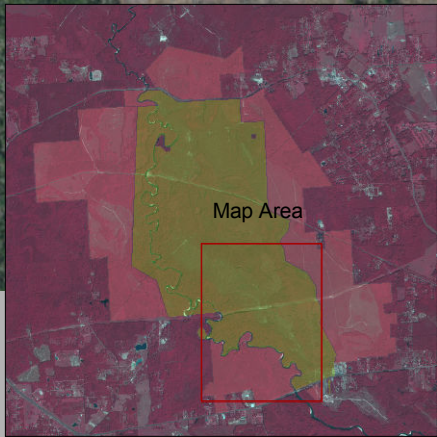

# Roy E. Larsen Sandyland Sanctuary Trail System

Silsbee, Texas. Hardin Co.

- Legend**
- Floodplain Trail - 2.0 Miles
  - Sandhill Loop Trail - 4.0 Miles
  - Longleaf Loop Trail - 0.8 Miles
  - Roads

Map Created by :  
The Nature Conservancy of Texas - S. Benedict  
Sandyland Trail System.mxd 02/14/2017