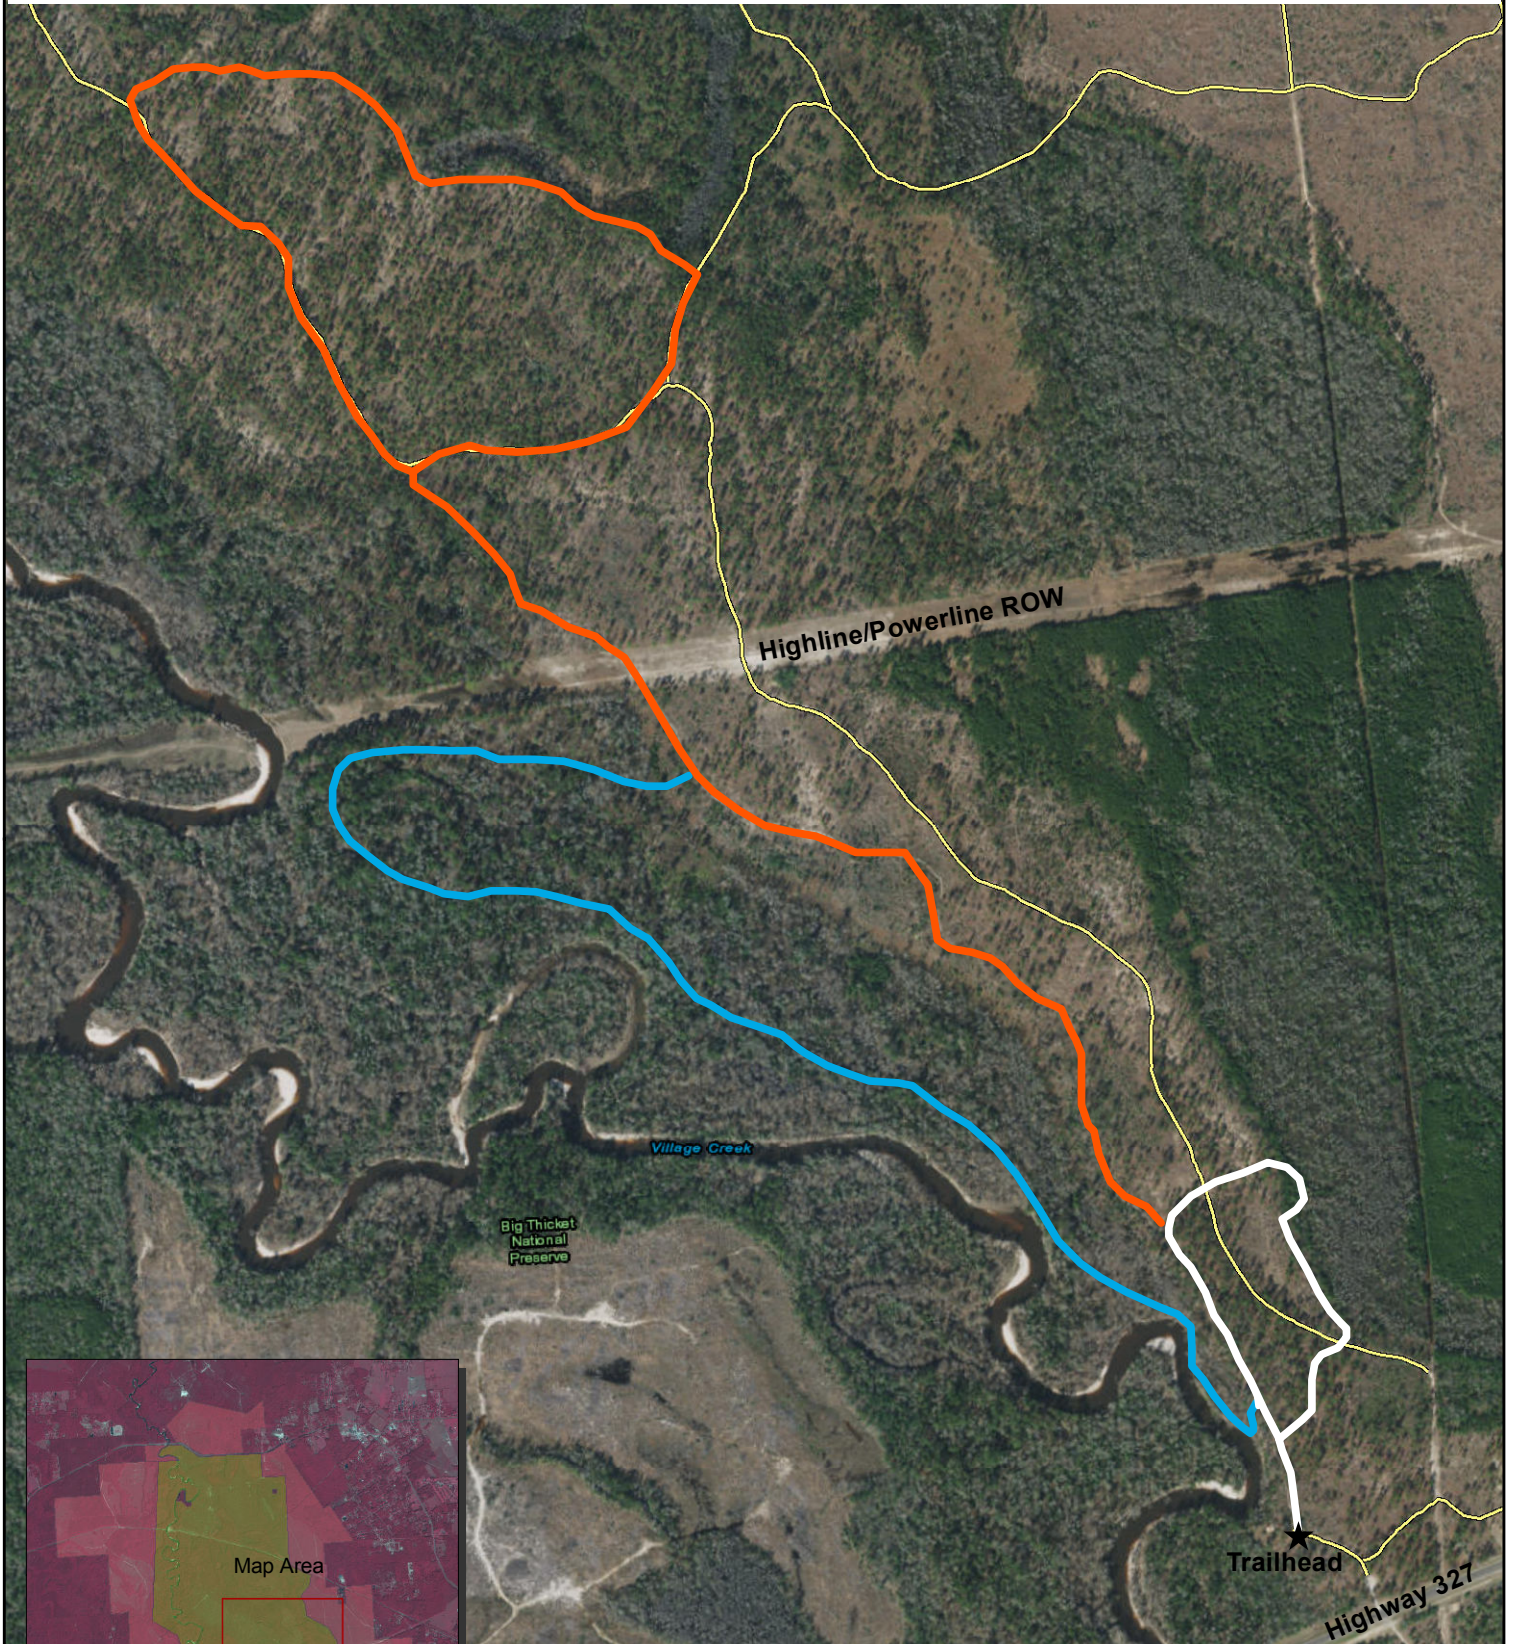

# Roy E. Larsen Sandyland Sanctuary Trail System

Silsbee, Texas. Hardin Co.

- Legend**
- Floodplain Trail - 2.0 Miles
  - Sandhill Loop Trail - 4.0 Miles
  - Longleaf Loop Trail - 0.8 Miles
  - Roads

Map Created by :  
The Nature Conservancy of Texas - S. Benedict  
Sandyland Trail System.mxd 02/14/2017