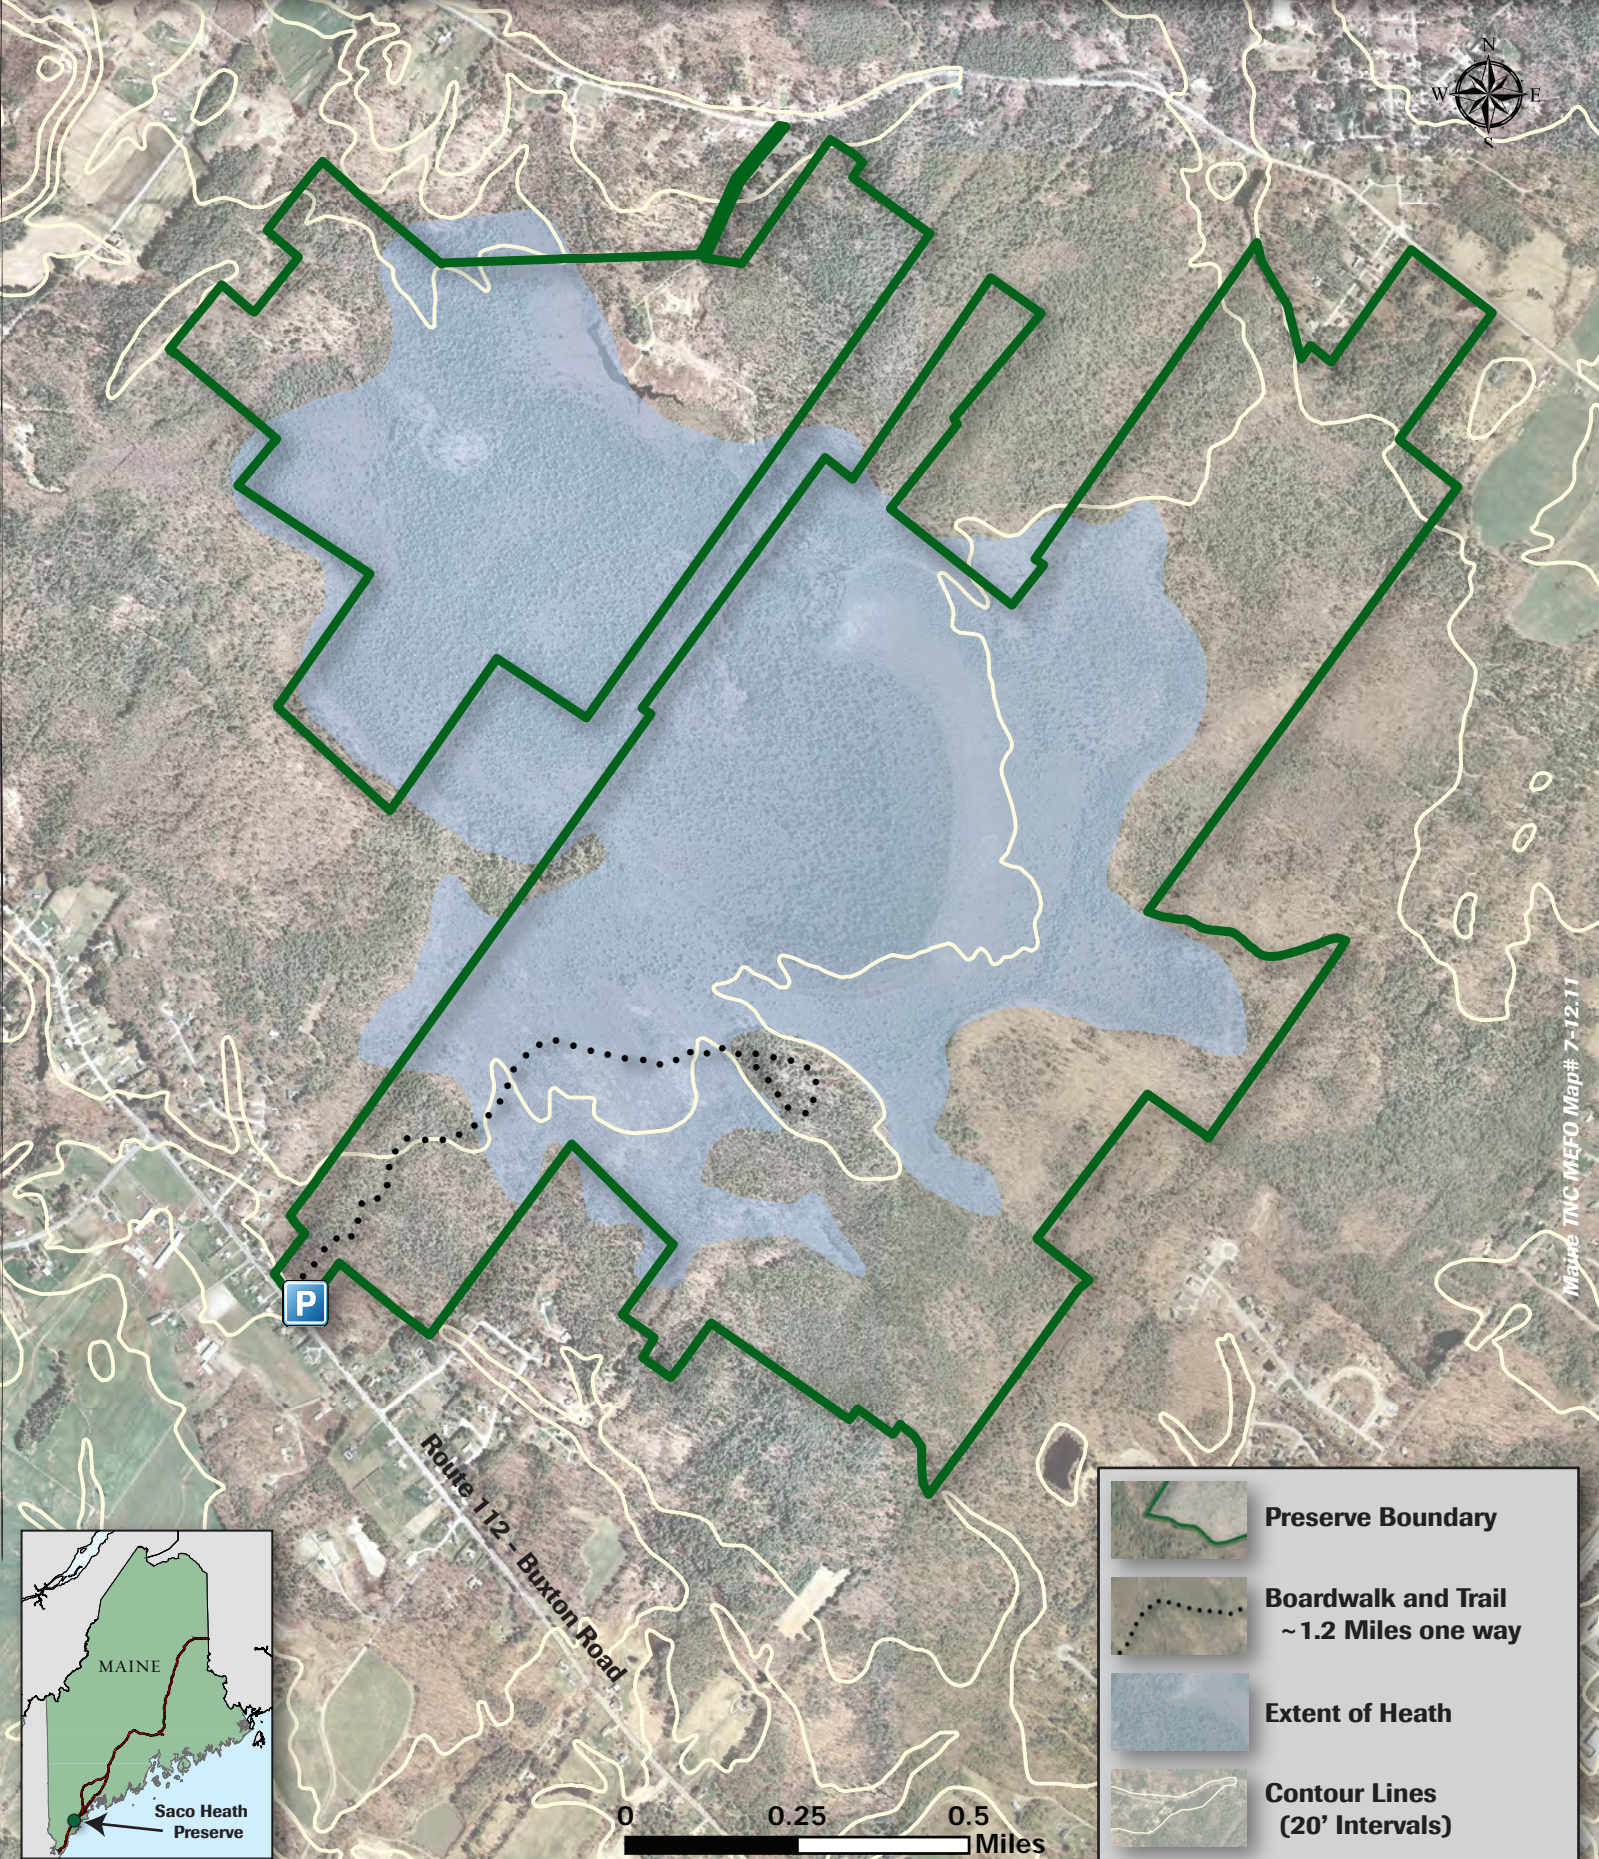

Saco Heath Preserve

Saco, Maine

November 18, 2015

Maître TNC IMEFO Mar# 7-12-11

	Preserve Boundary
	Boardwalk and Trail ~ 1.2 Miles one way
	Extent of Heath
	Contour Lines (20' Intervals)