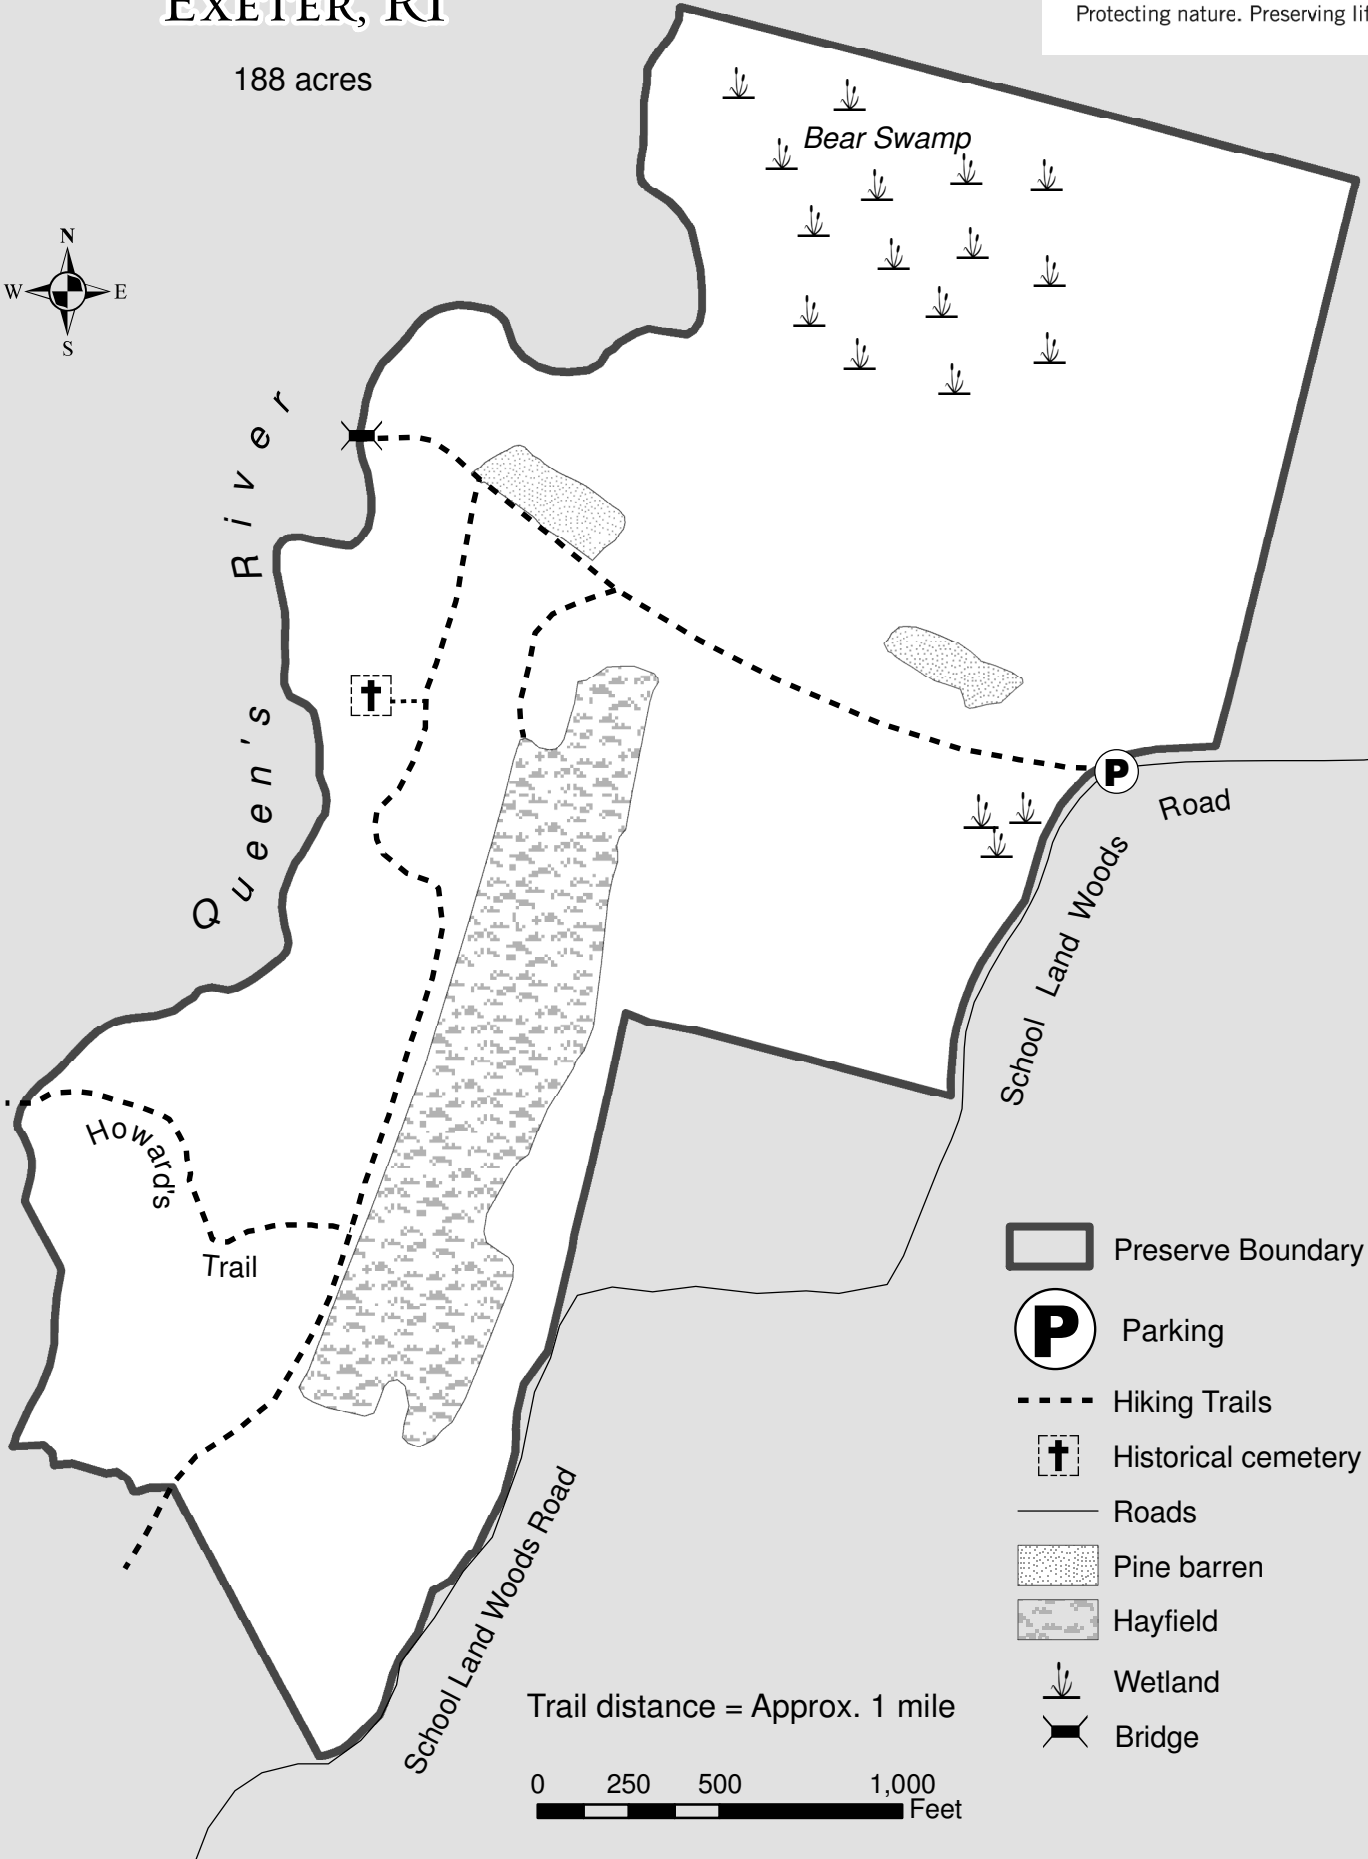

QUEEN'S RIVER PRESERVE

EXETER, RI

188 acres

- Preserve Boundary
- Parking
- Hiking Trails
- Historical cemetery
- Roads
- Pine barren
- Hayfield
- Wetland
- Bridge

Trail distance = Approx. 1 mile