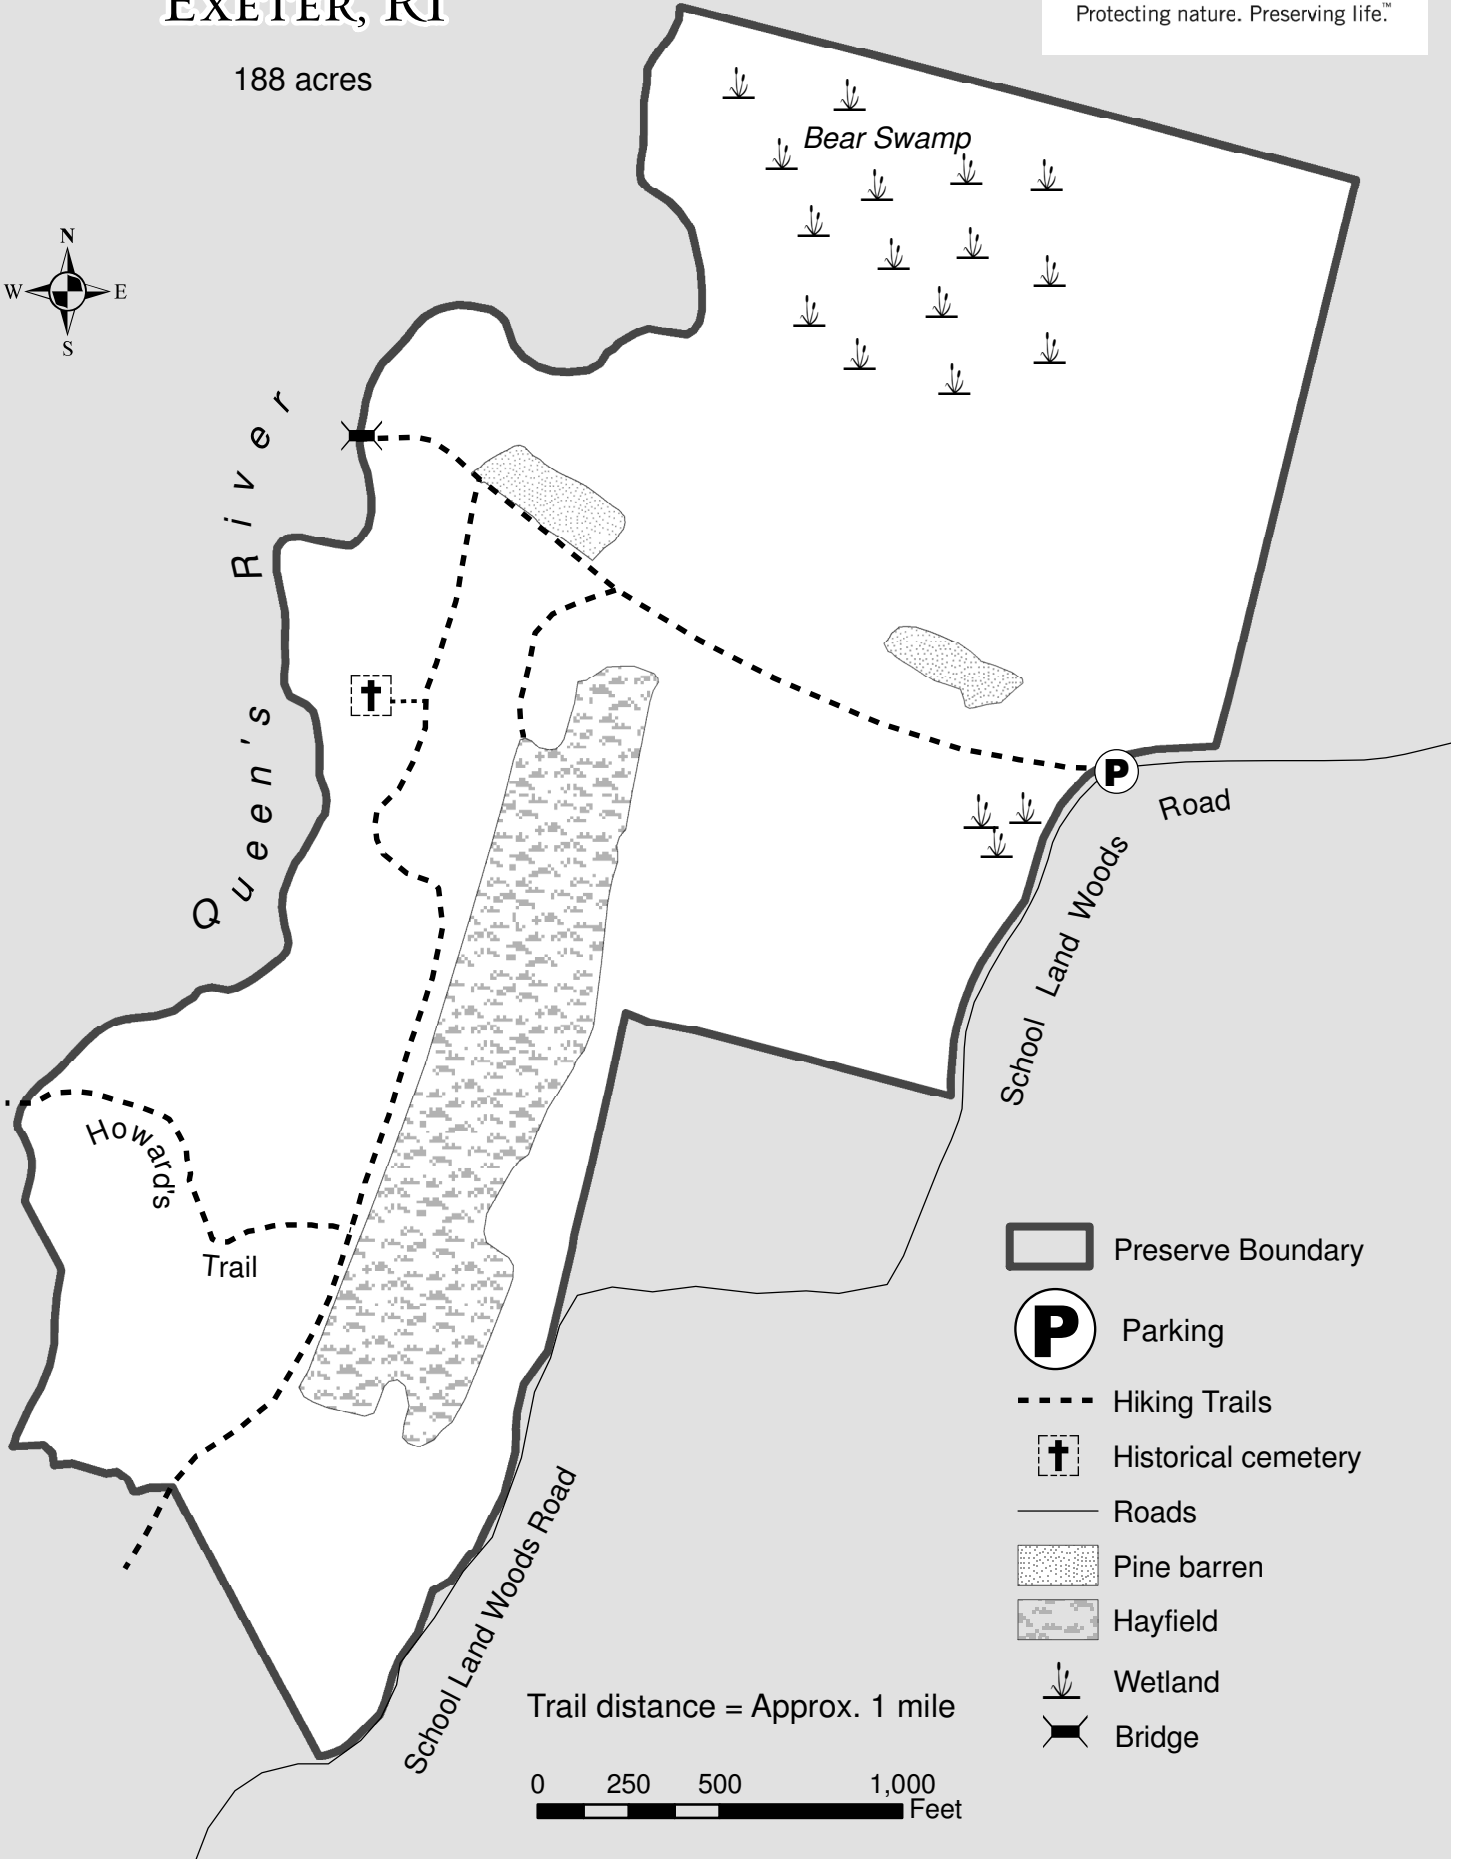

# QUEEN'S RIVER PRESERVE

EXETER, RI

188 acres

- Preserve Boundary
- Parking
- Hiking Trails
- Historical cemetery
- Roads
- Pine barren
- Hayfield
- Wetland
- Bridge

Trail distance = Approx. 1 mile