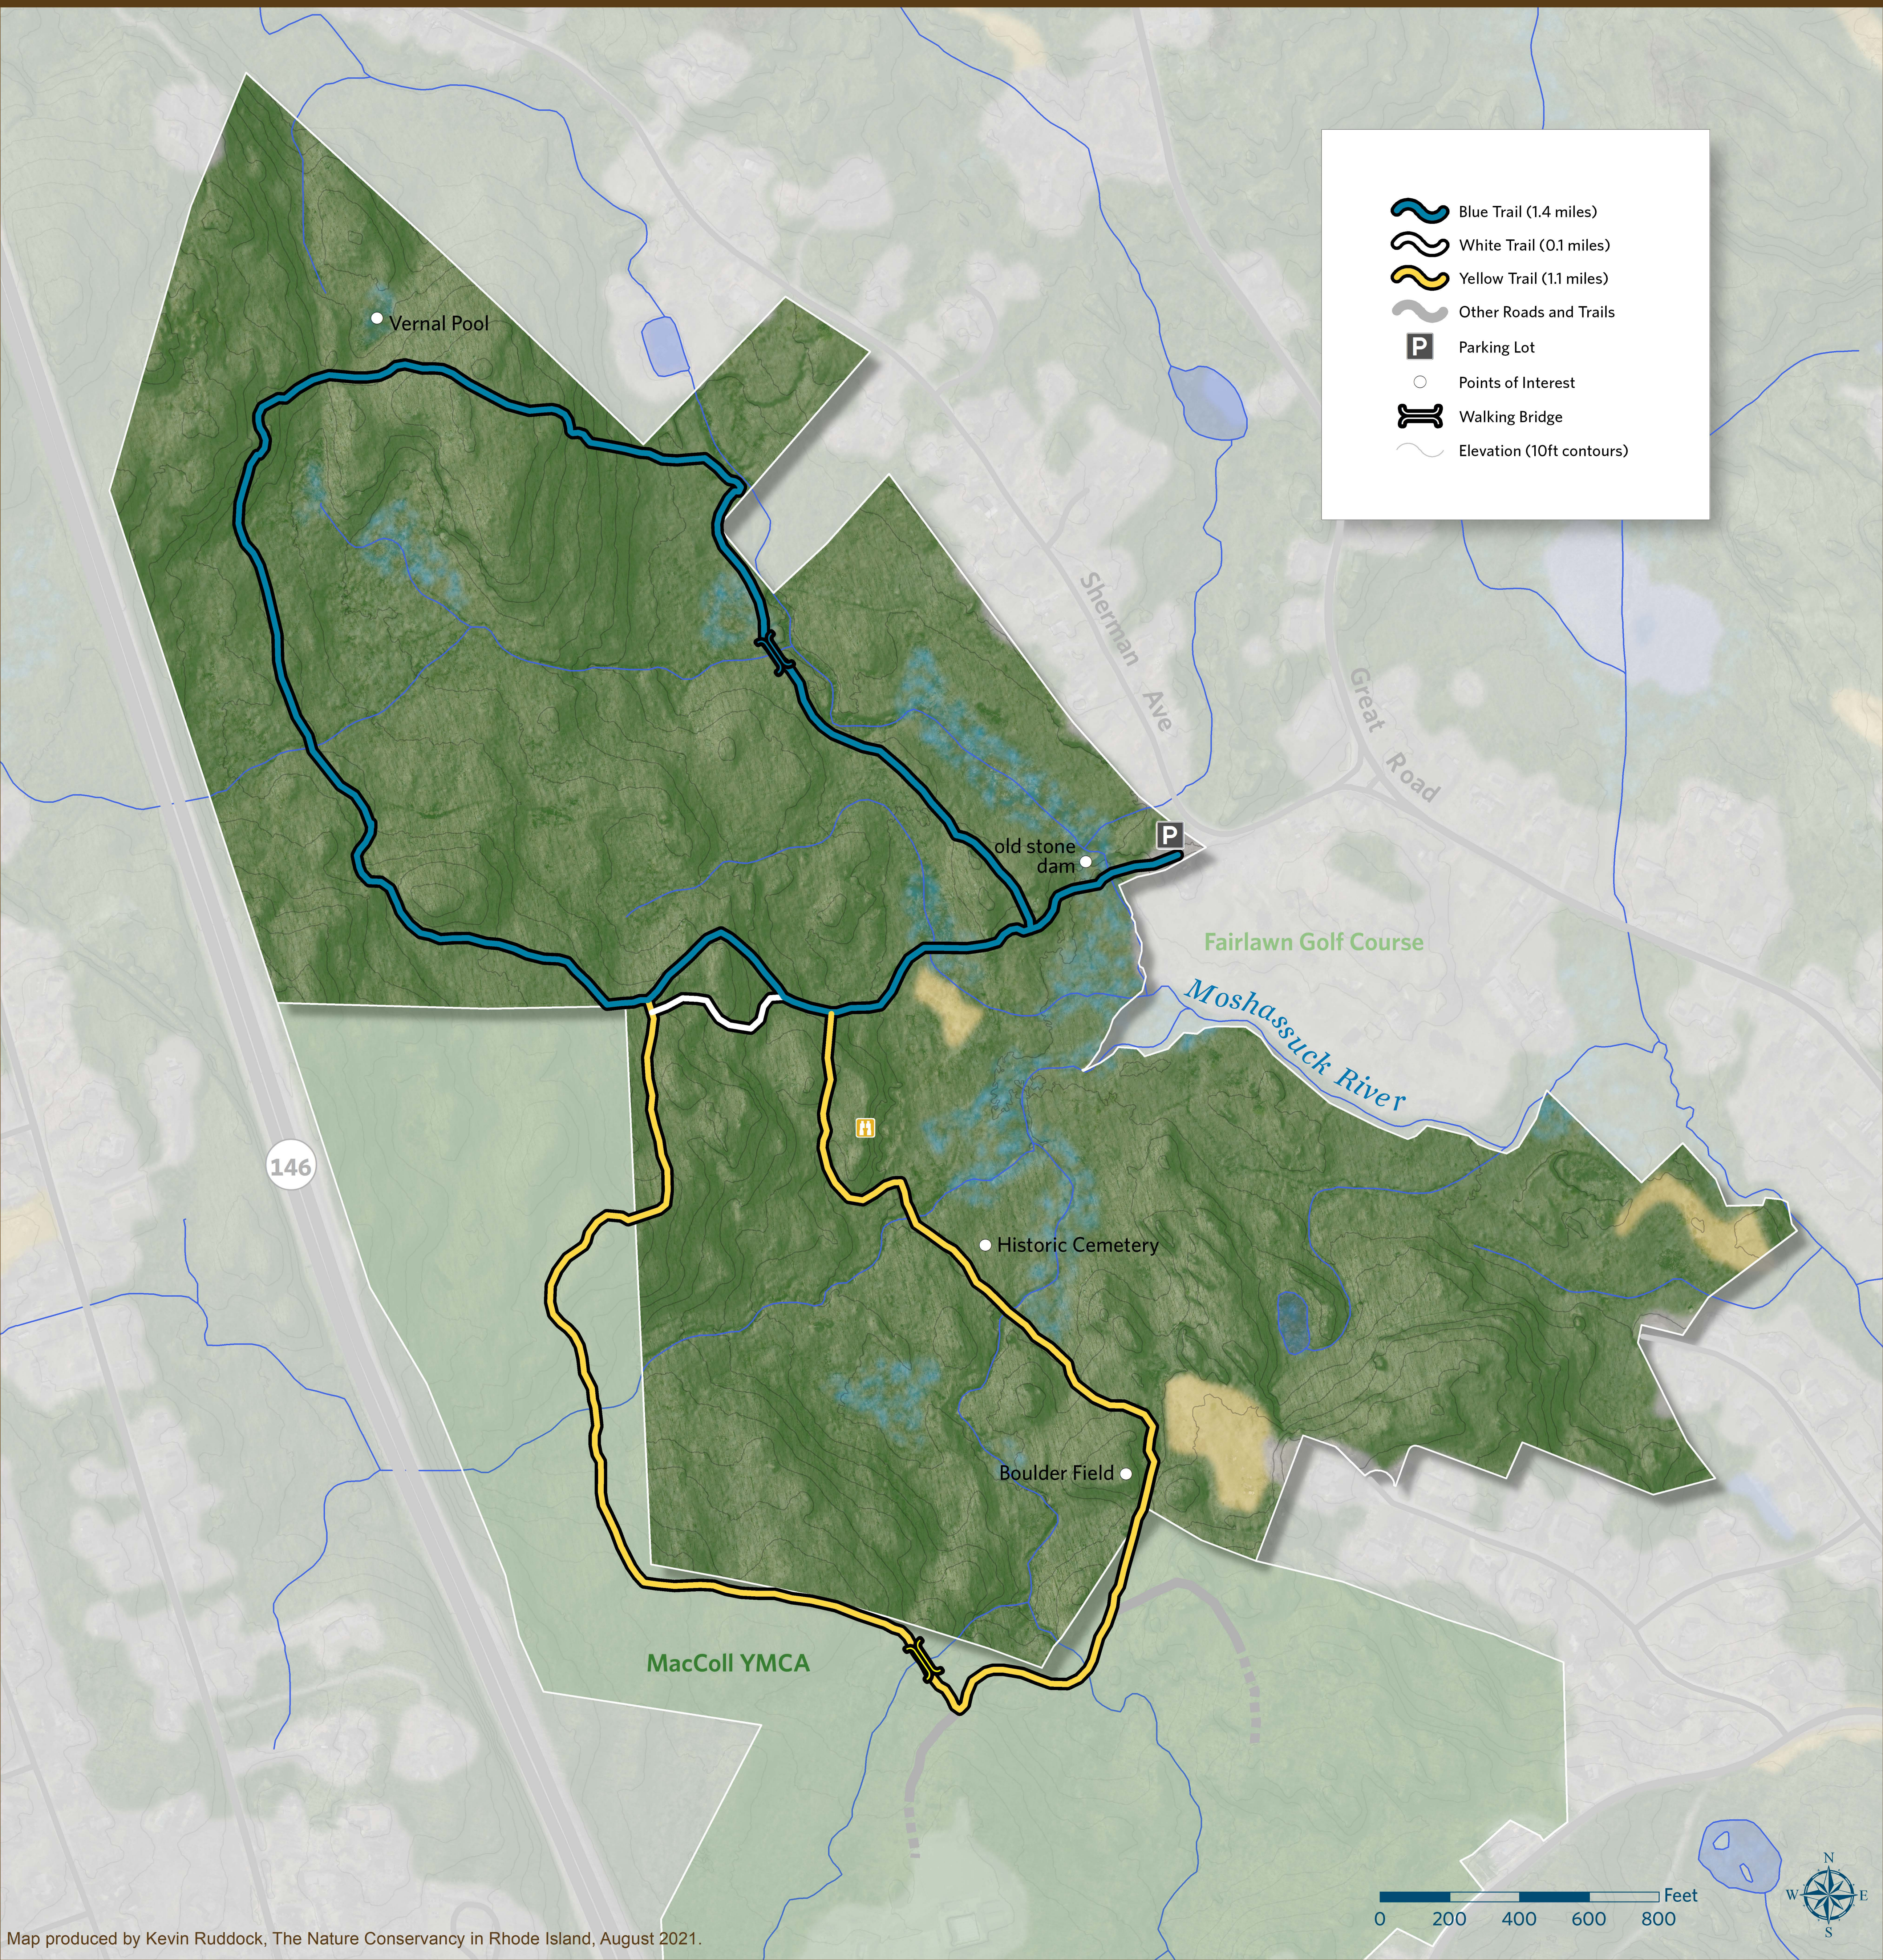

Moshassuck River Preserve Trail System

 Blue Trail (1.4 miles)
 White Trail (0.1 miles)
 Yellow Trail (1.1 miles)
 Other Roads and Trails
 Parking Lot
 Points of Interest
 Walking Bridge
 Elevation (10ft contours)