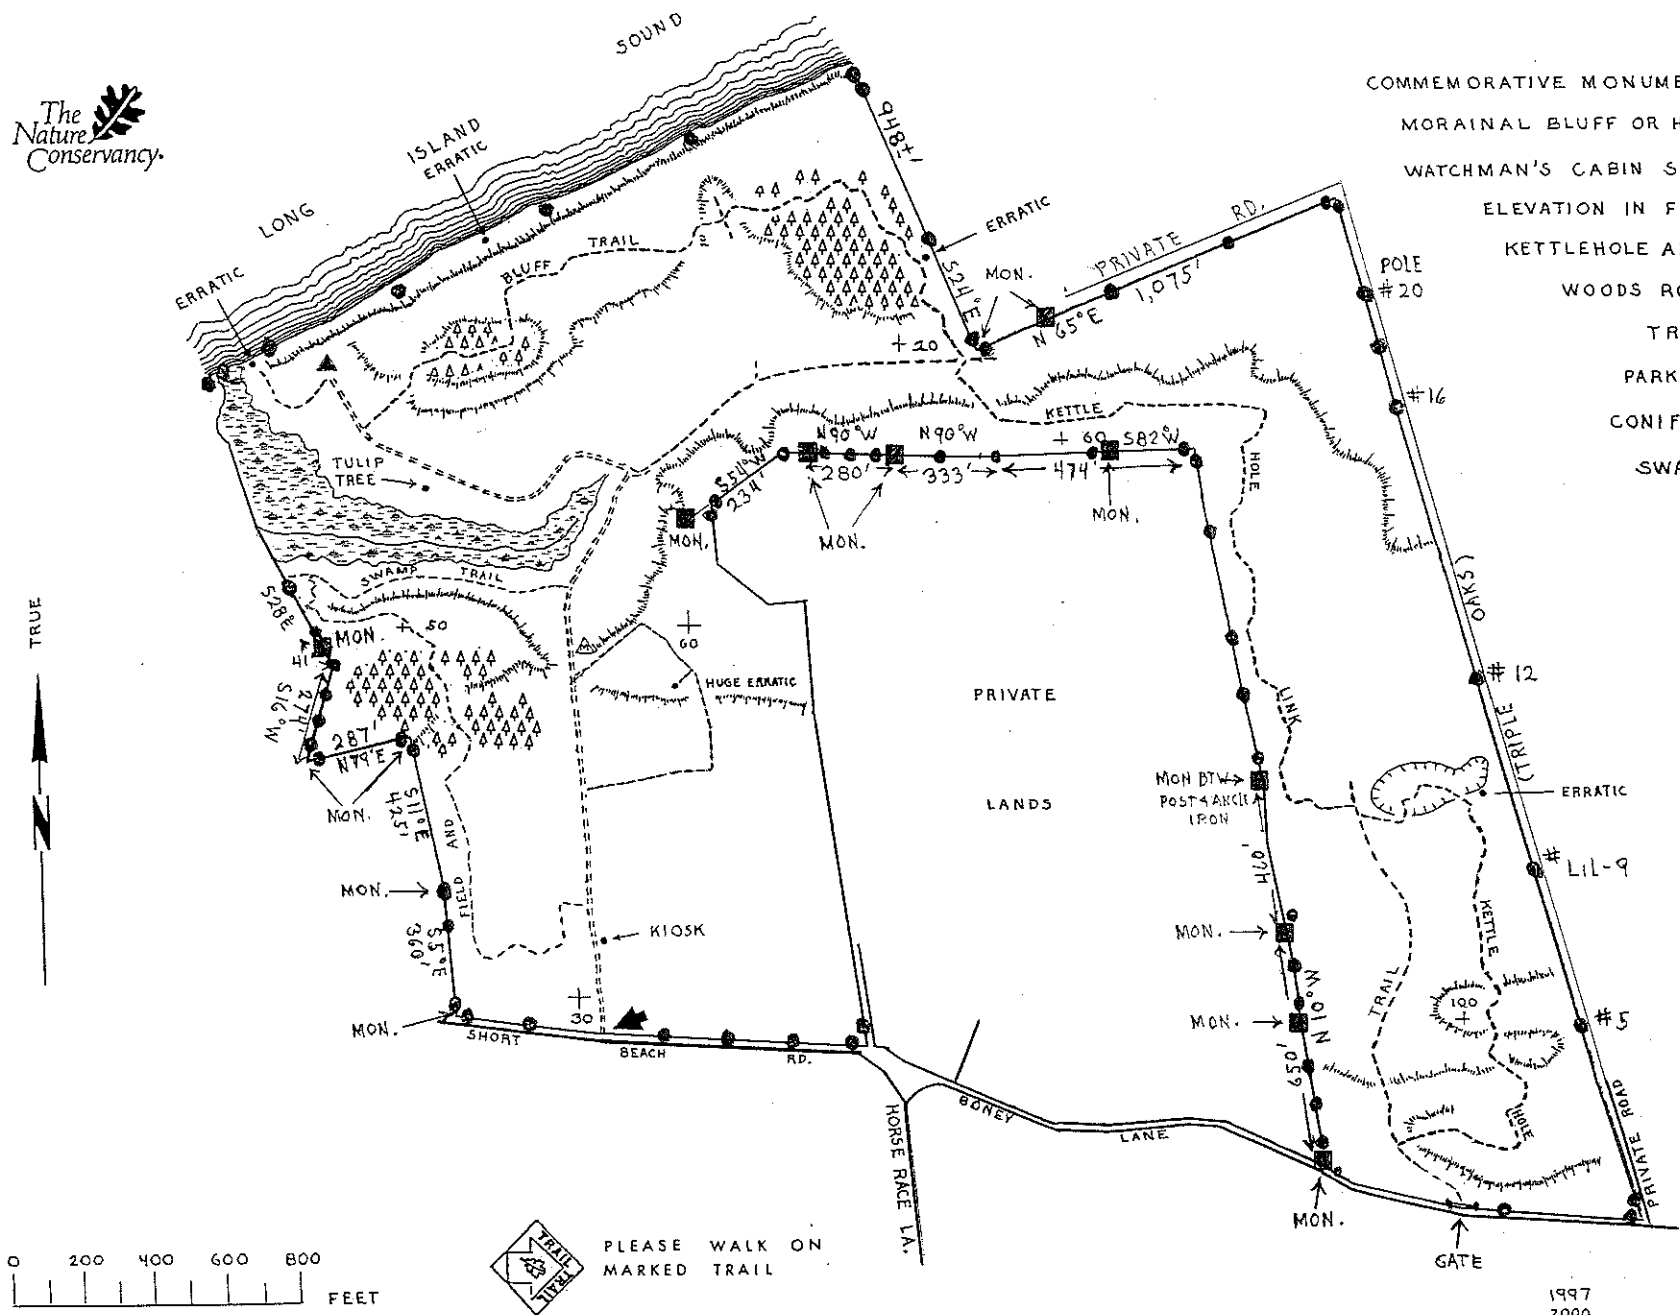

David Weld Sanctuary

LEGEND

- COMMEMORATIVE MONUMENT
- MORAINAL BLUFF OR HILL
- WATCHMAN'S CABIN SITE
- ELEVATION IN FEET
- KETTLEHOLE AREA
- WOODS ROAD
- TRAIL
- PARKING
- CONIFERS
- SWAMP

1997
2000
L.G. PAUL
REVISED