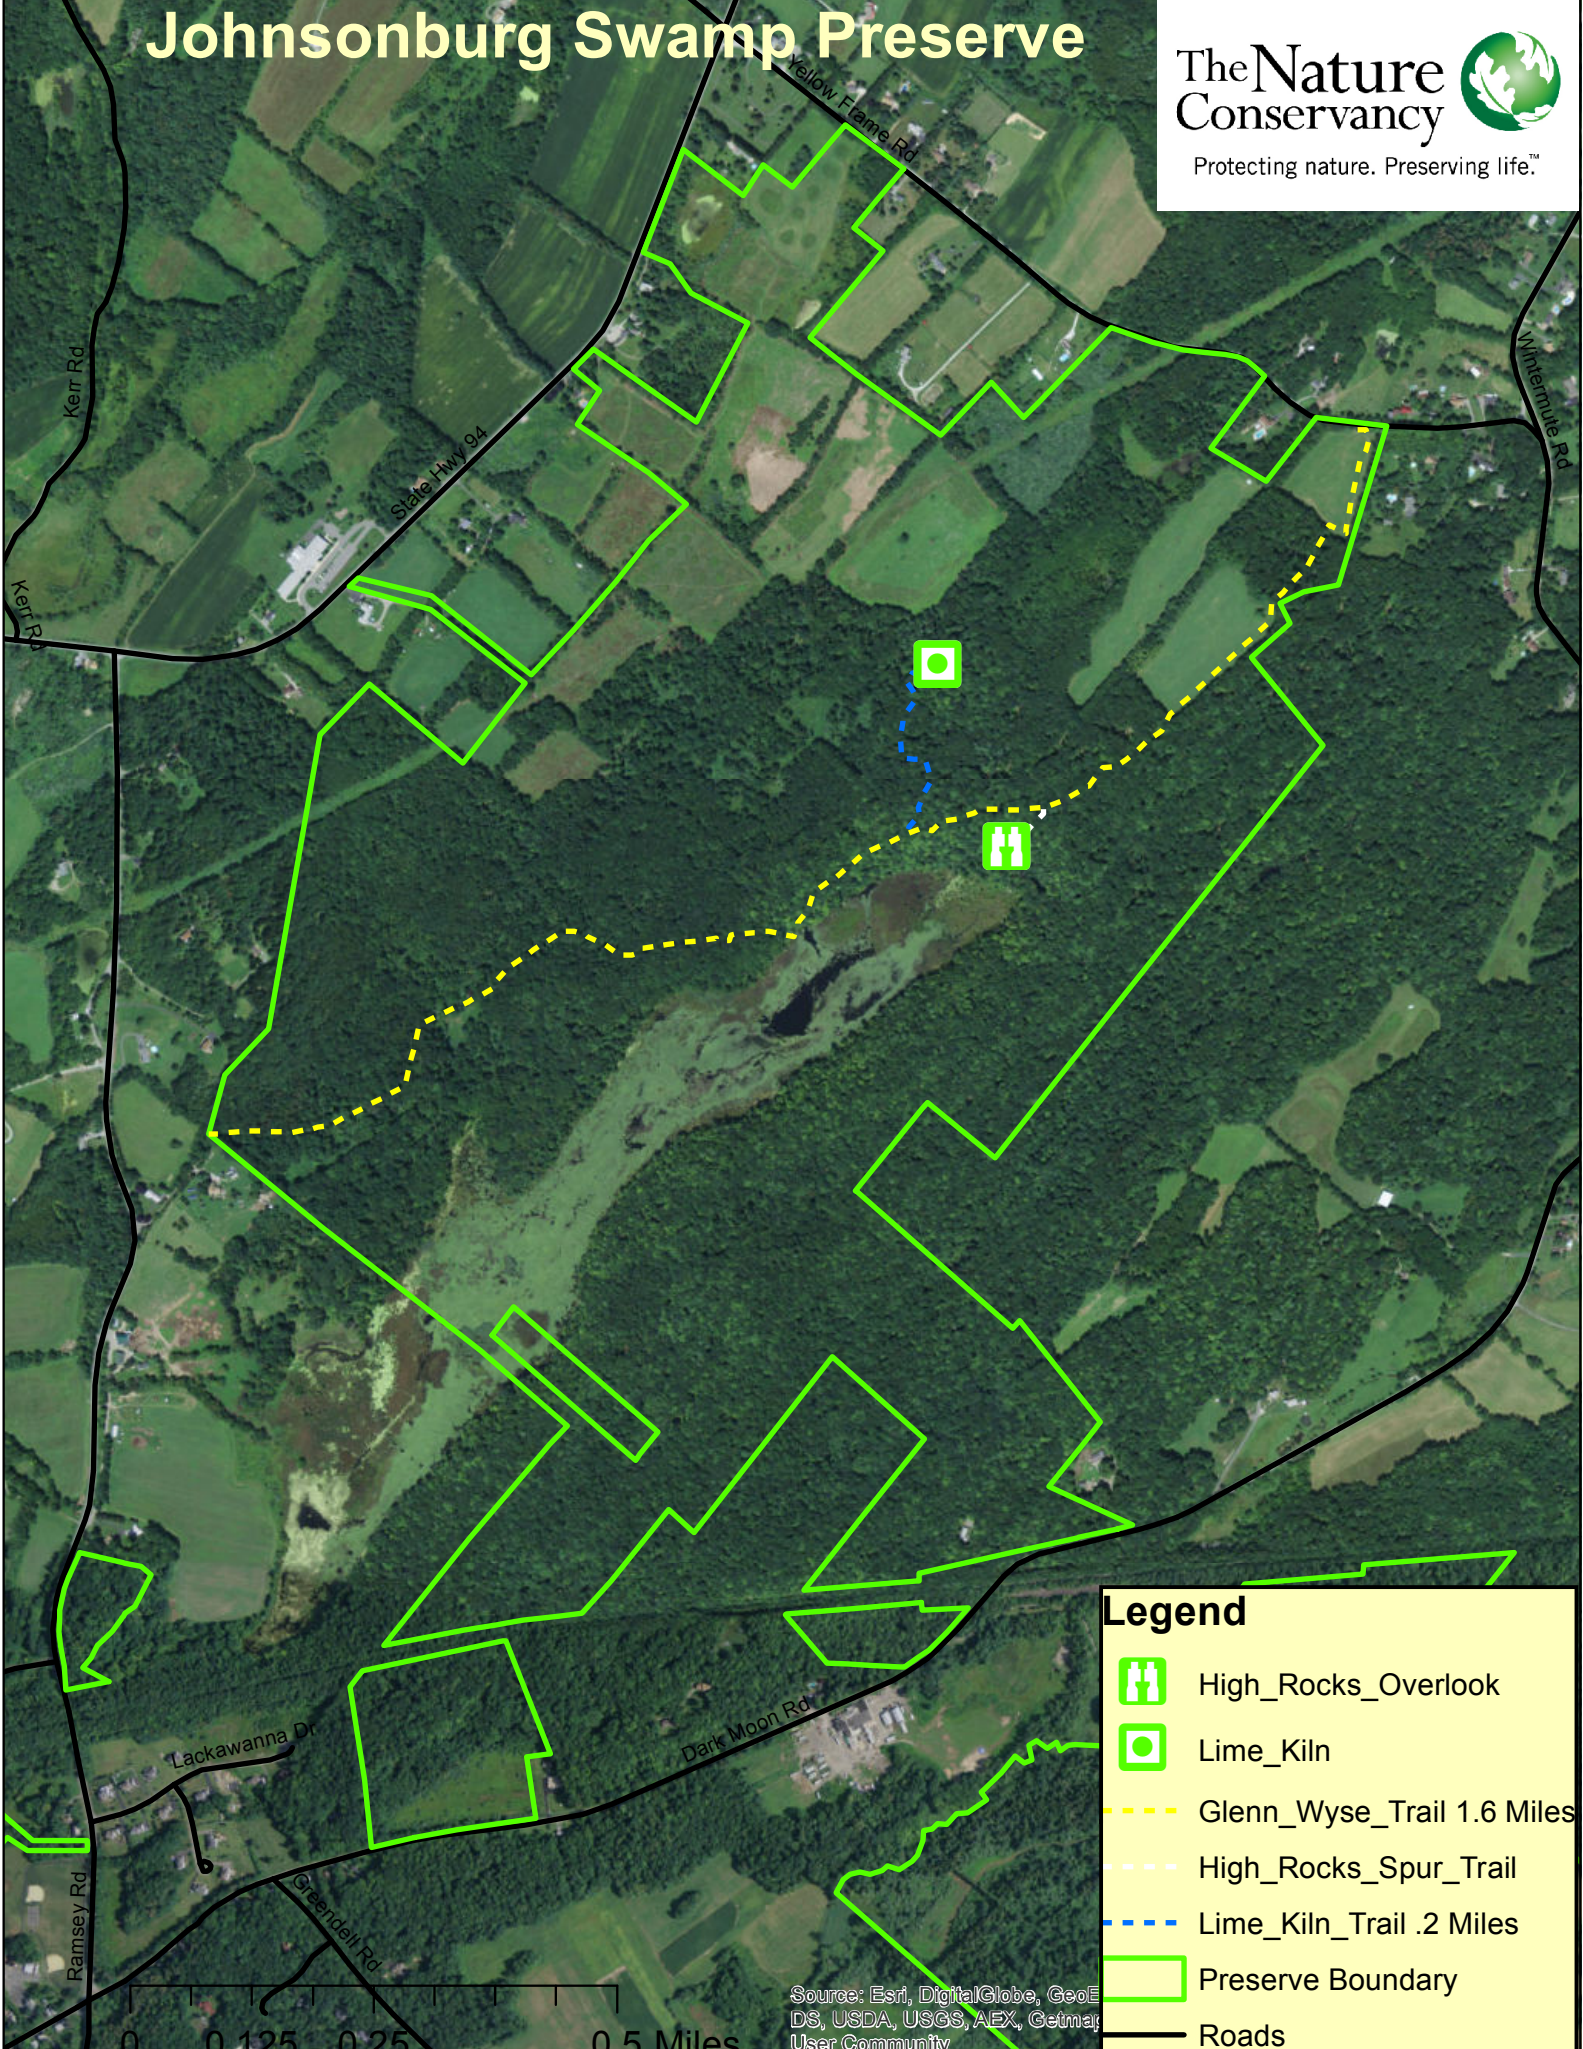

Johnsonburg Swamp Preserve

Legend

- High_Rocks_Overlook
- Lime_Kiln
- Glenn_Wyse_Trail 1.6 Miles
- High_Rocks_Spur_Trail
- Lime_Kiln_Trail .2 Miles
- Preserve Boundary
- Roads

Source: Esri, DigitalGlobe, GeoE
DS, USDA, USGS, AEX, Getmap
User Community