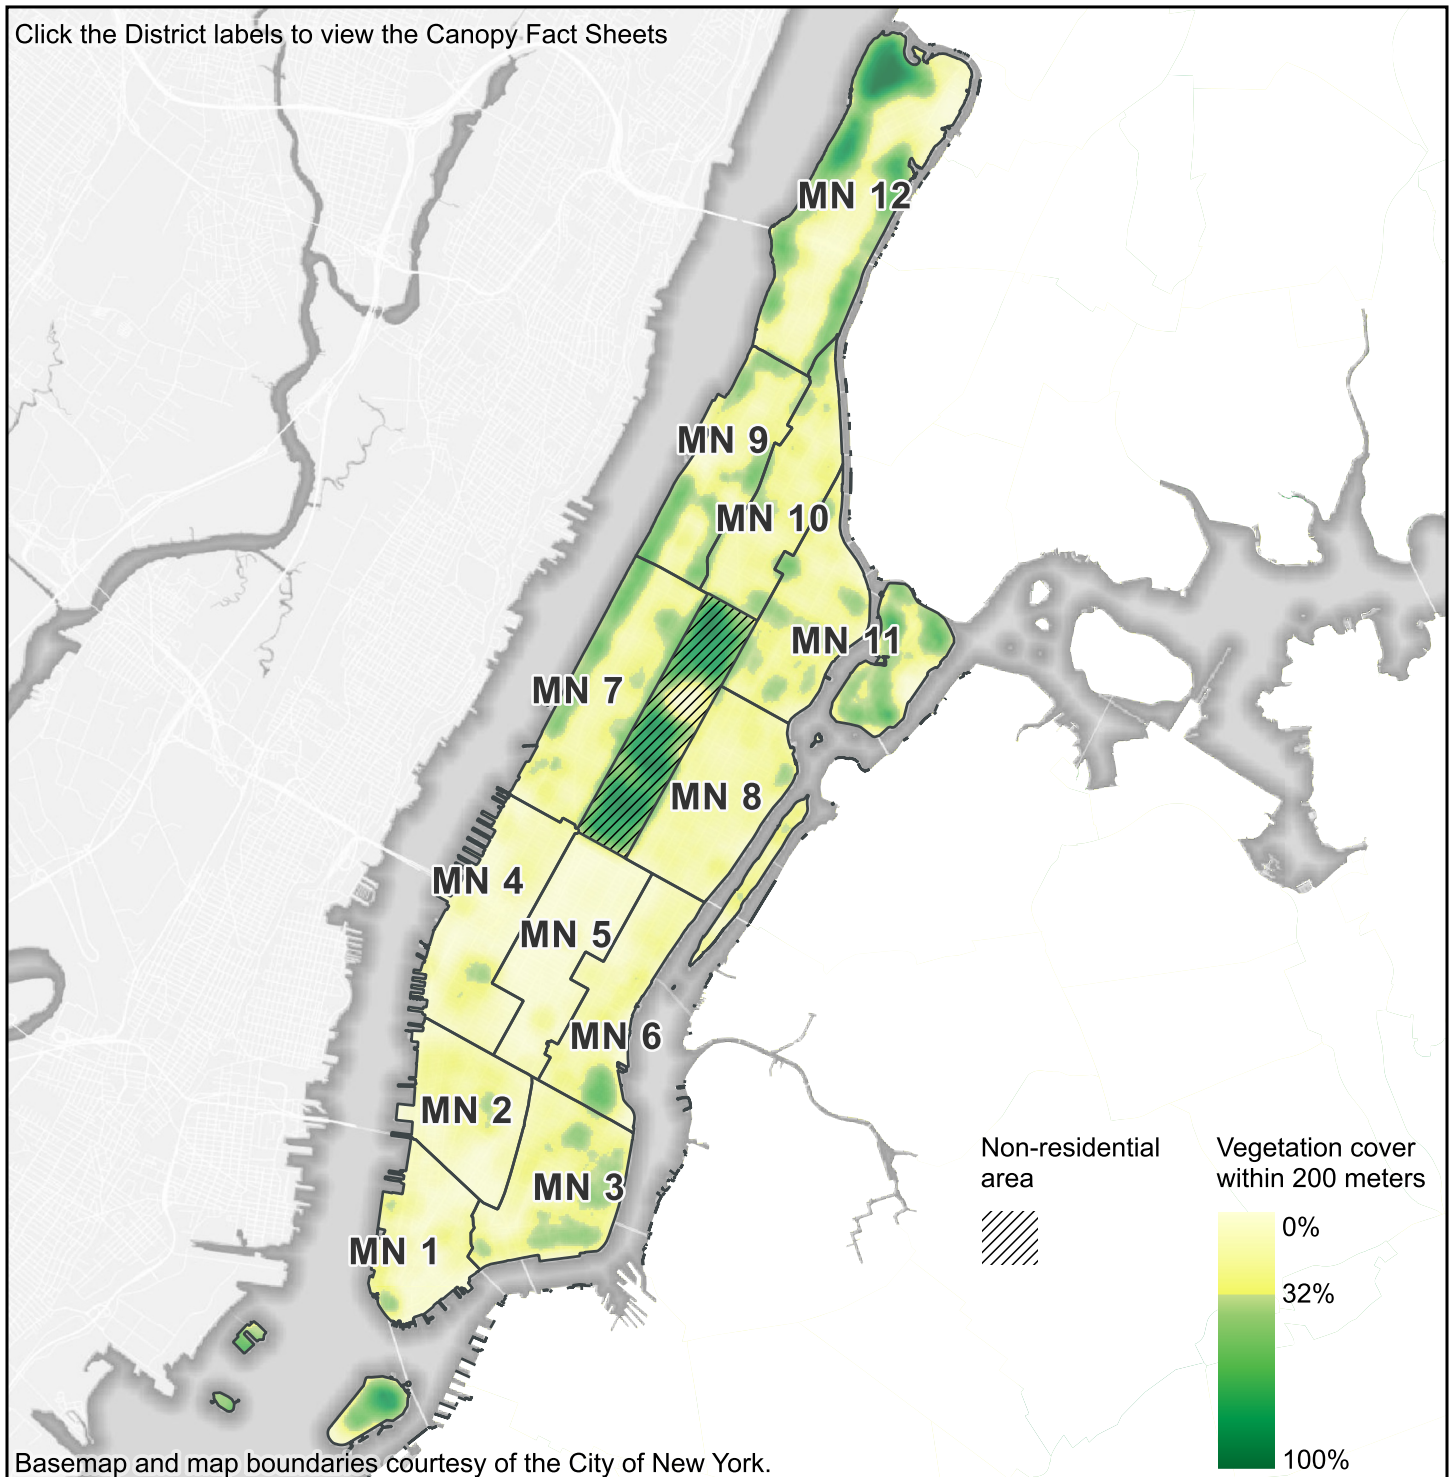

# Manhattan Community Districts

Learn more and access other NYC canopy fact sheets at [nature.org/nyccanopy](https://www.nature.org/nyccanopy)