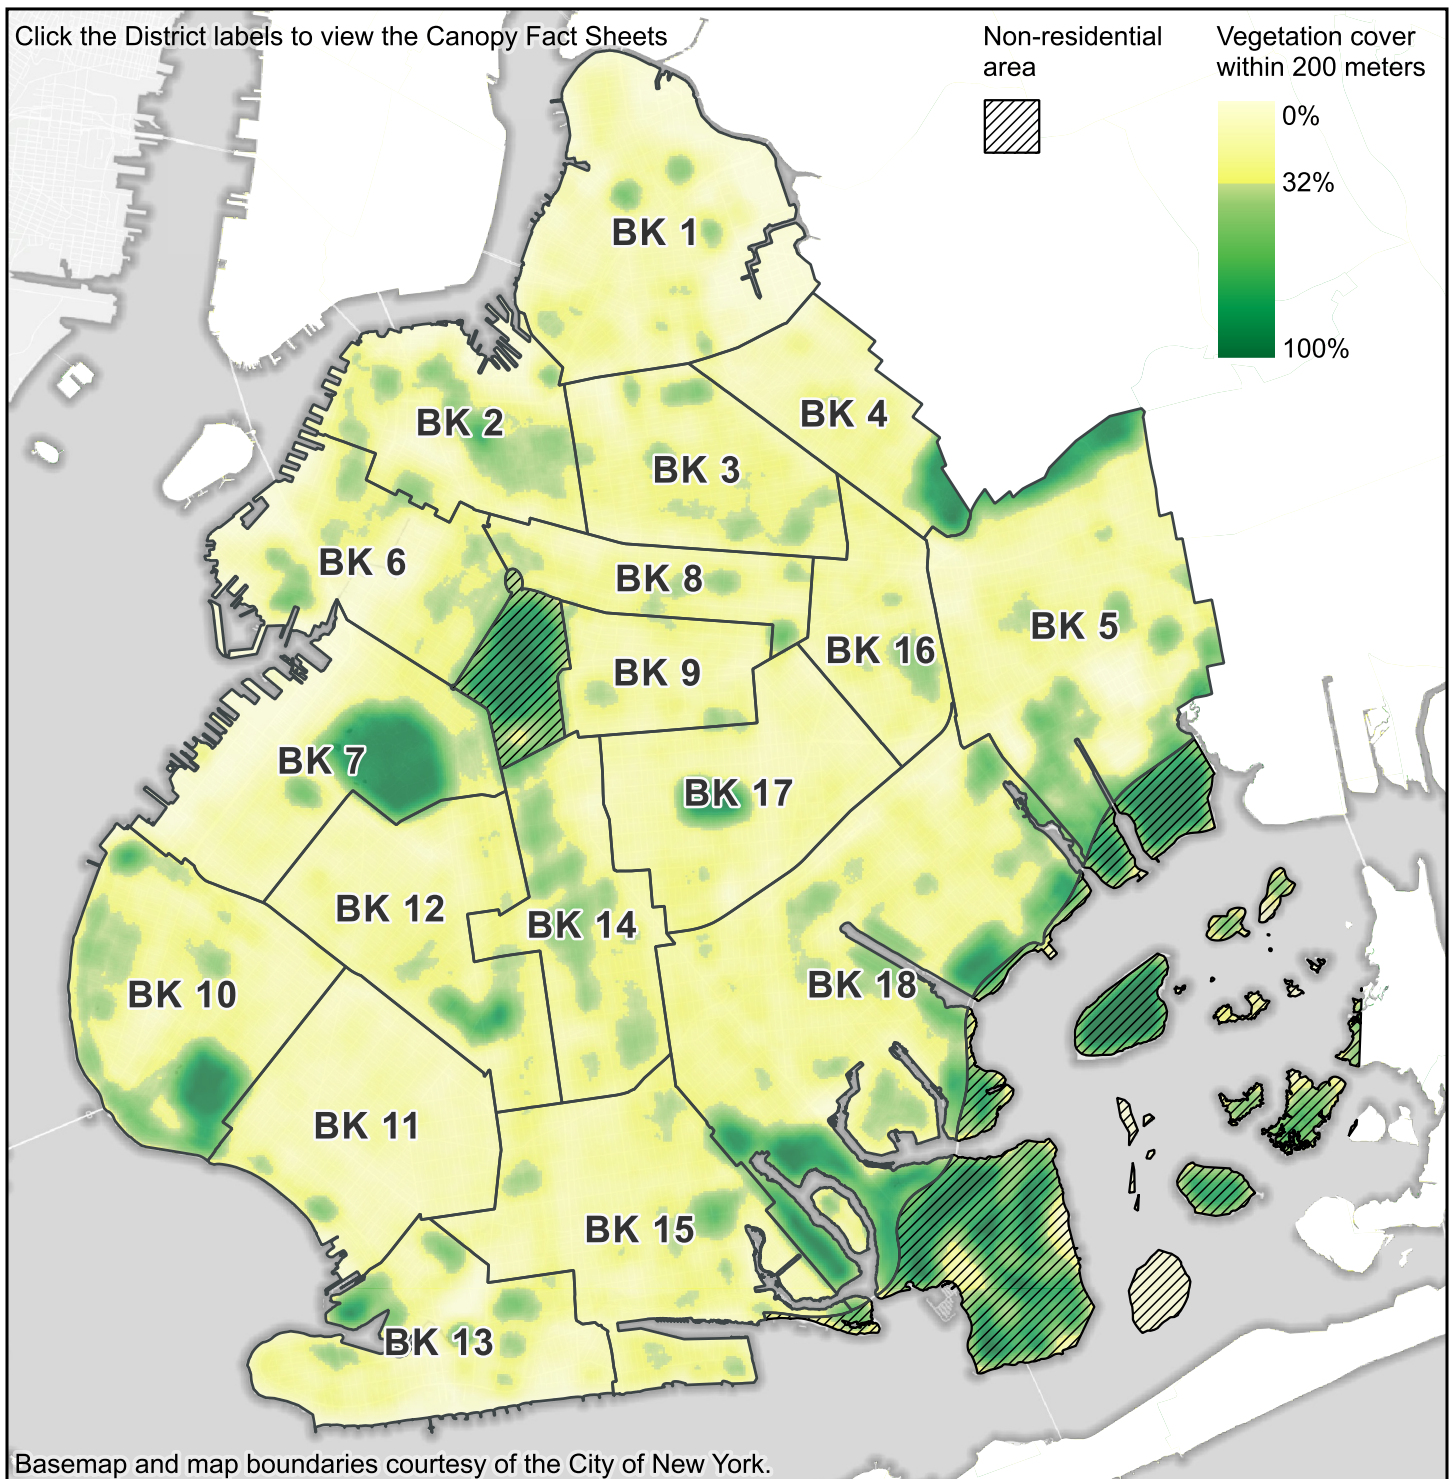

Brooklyn Community Districts

Learn more and access other NYC canopy fact sheets at [nature.org/nyccanopy](https://www.nature.org/nyccanopy)