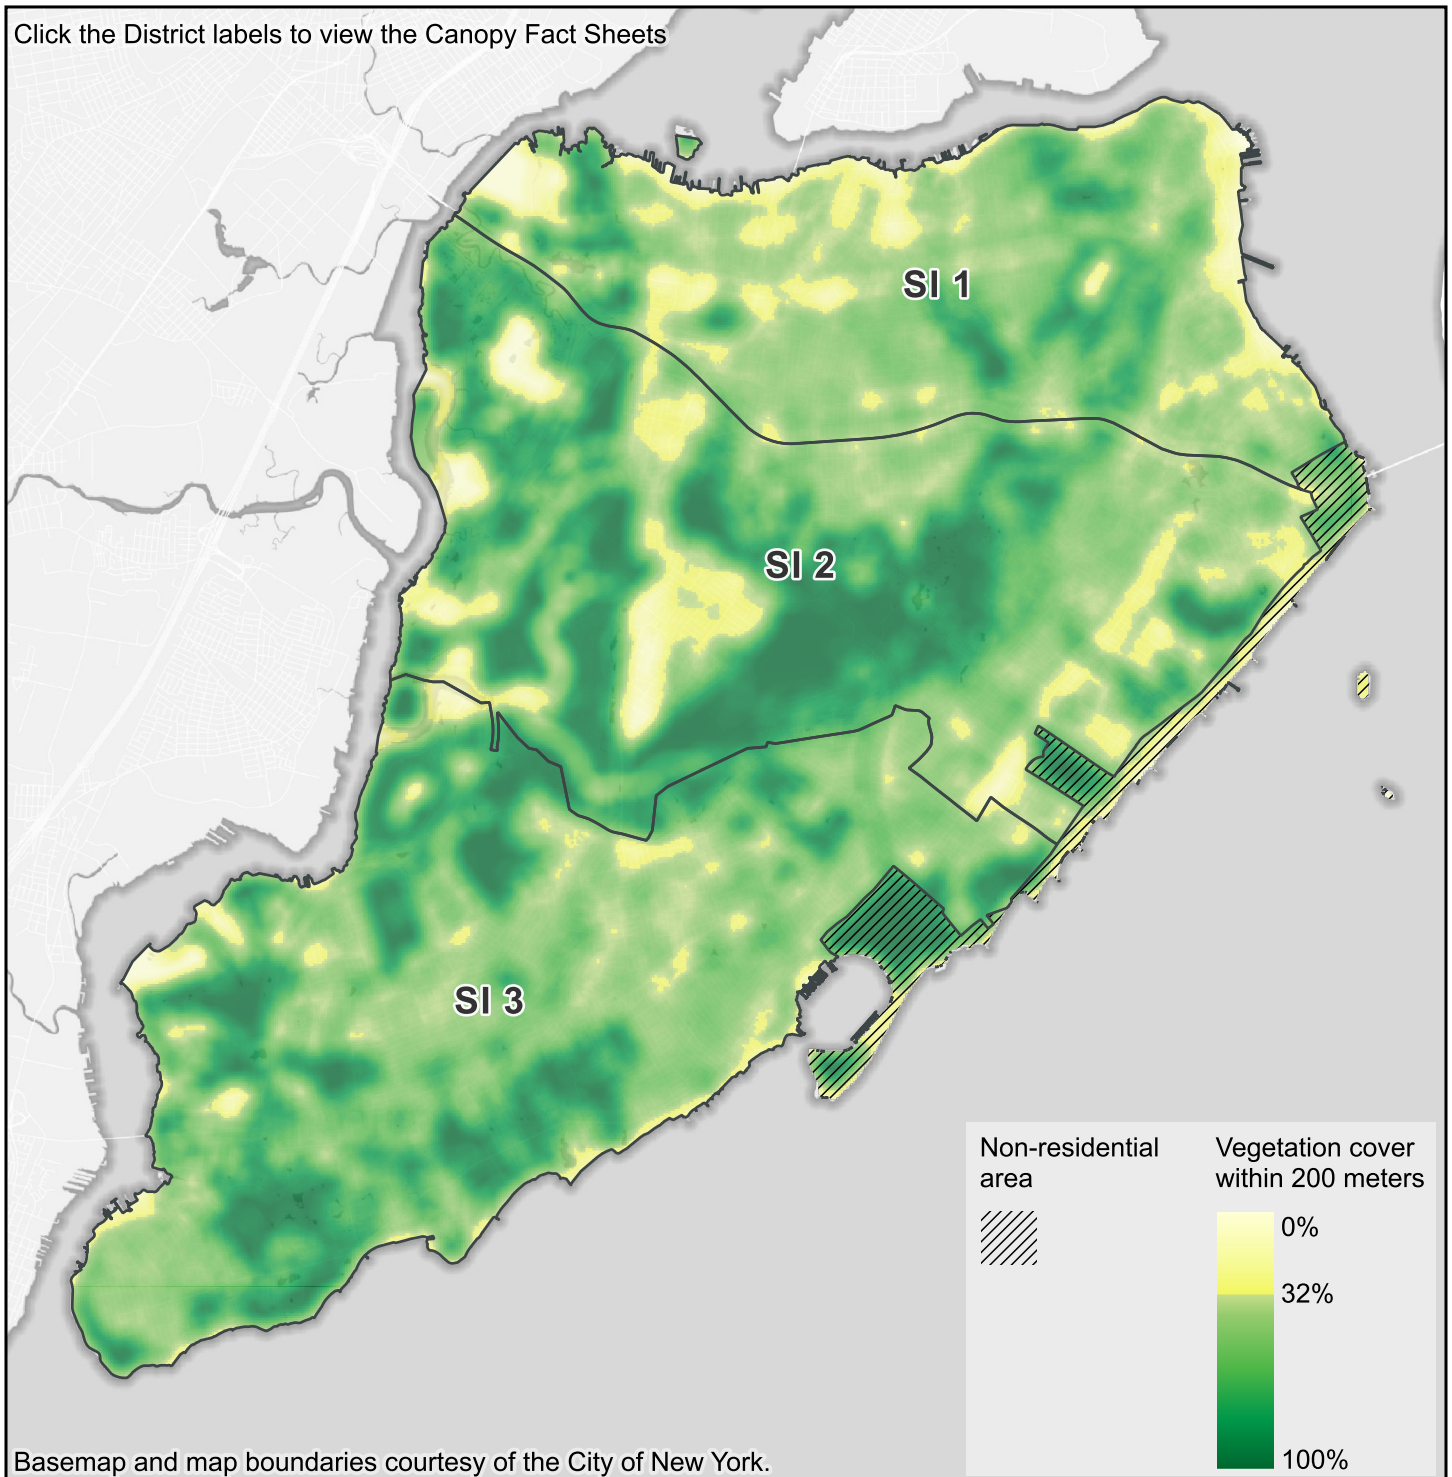

Staten Island Community Districts

Learn more and access other NYC canopy fact sheets at nature.org/nyccanopy