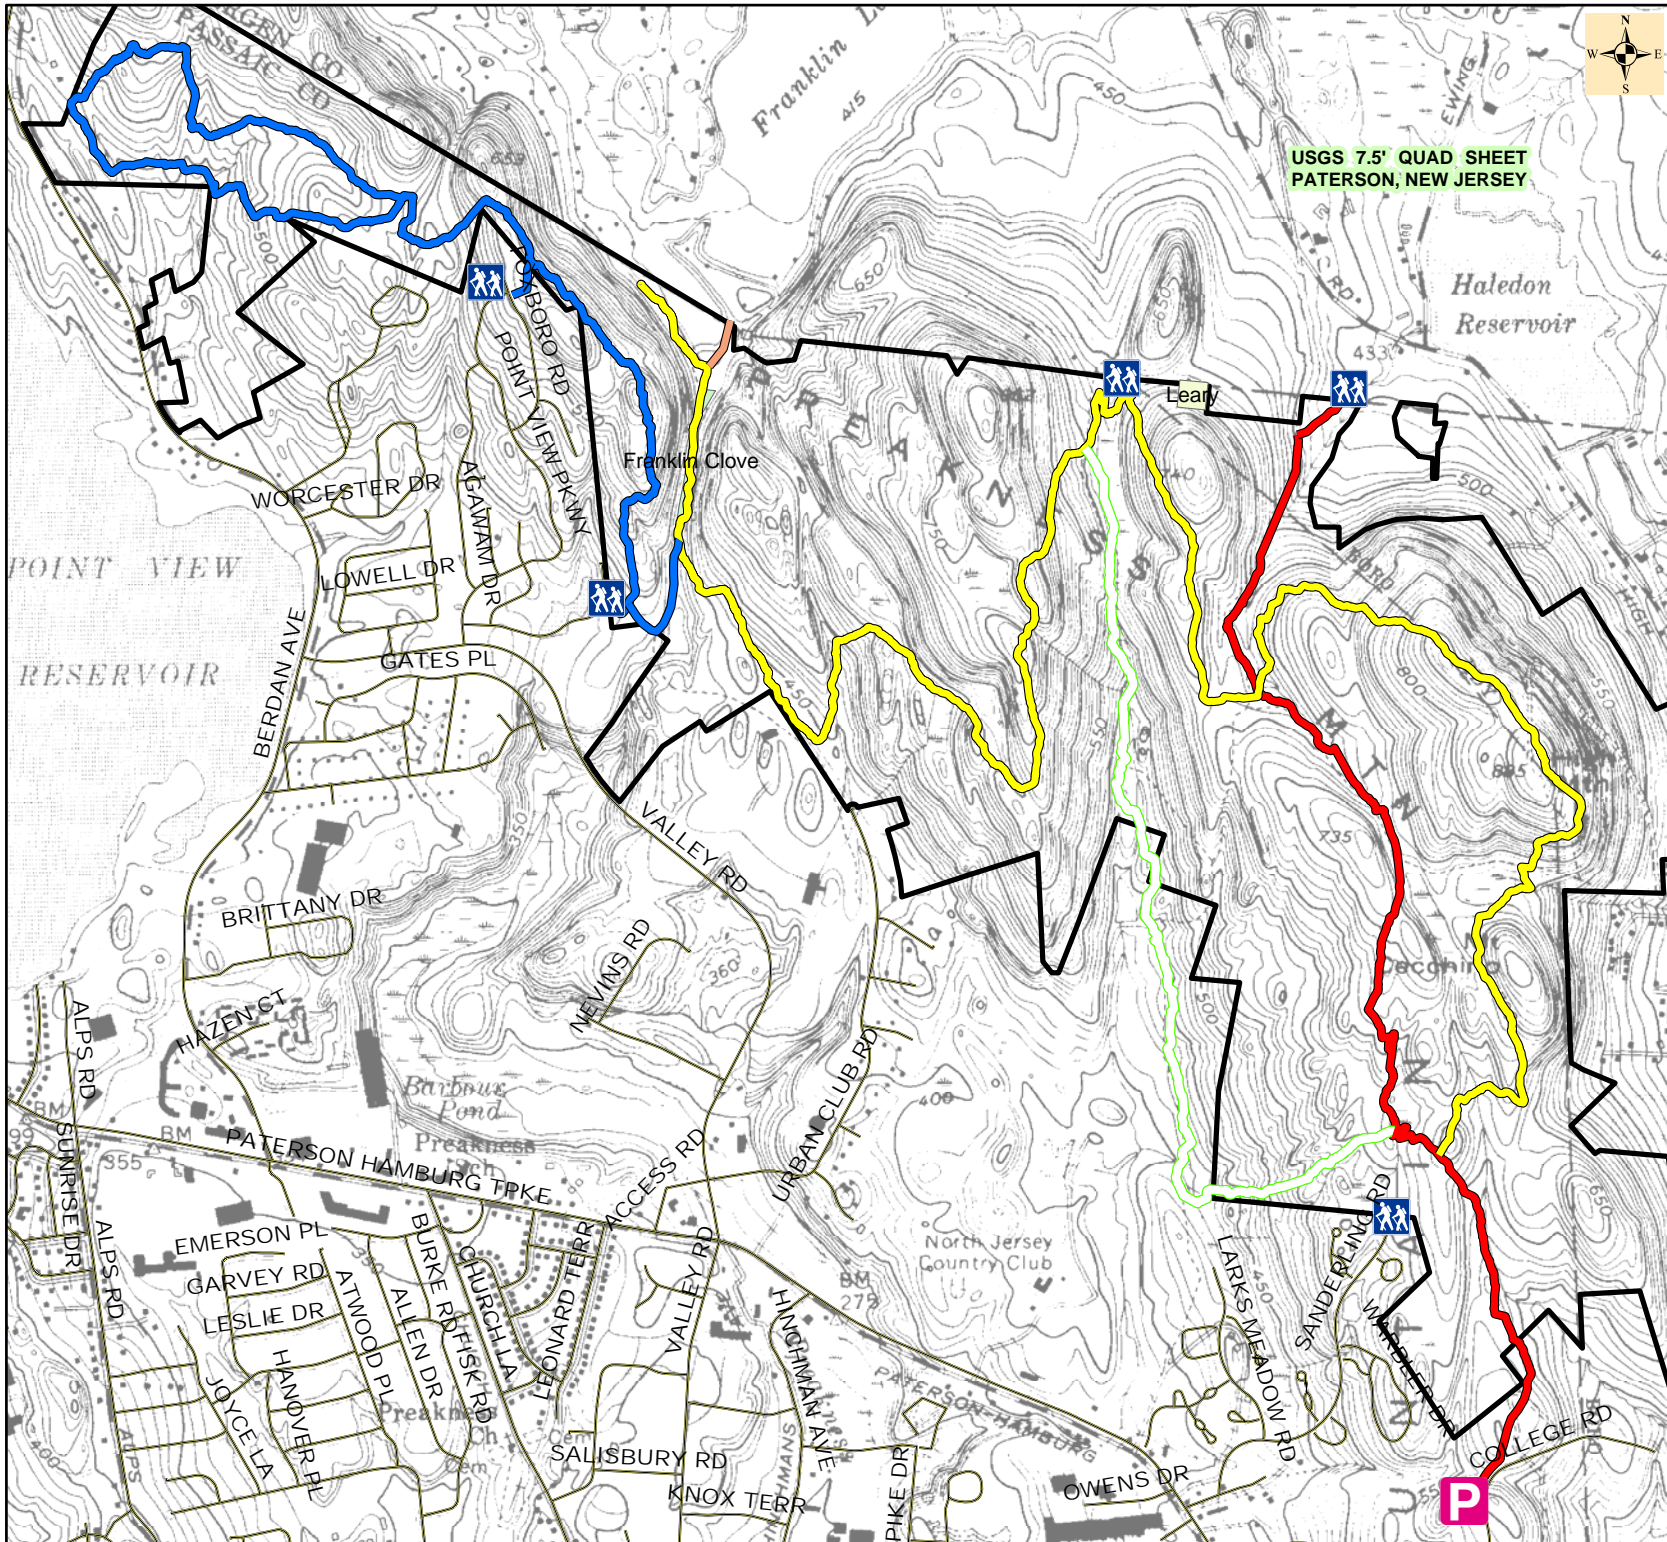

HIGH MOUNTAIN TRAIL MAP

LEGEND

-  Red Trail Parking Lot
-  Foot Path Access

Trails

COLOR

-  blue
-  orange
-  red
-  white
-  yellow
-  Franklin Clove

NOTE: The use of motorized vehicles within this park is strictly prohibited. Vehicle access points are only for the use of authorized emergency vehicles.