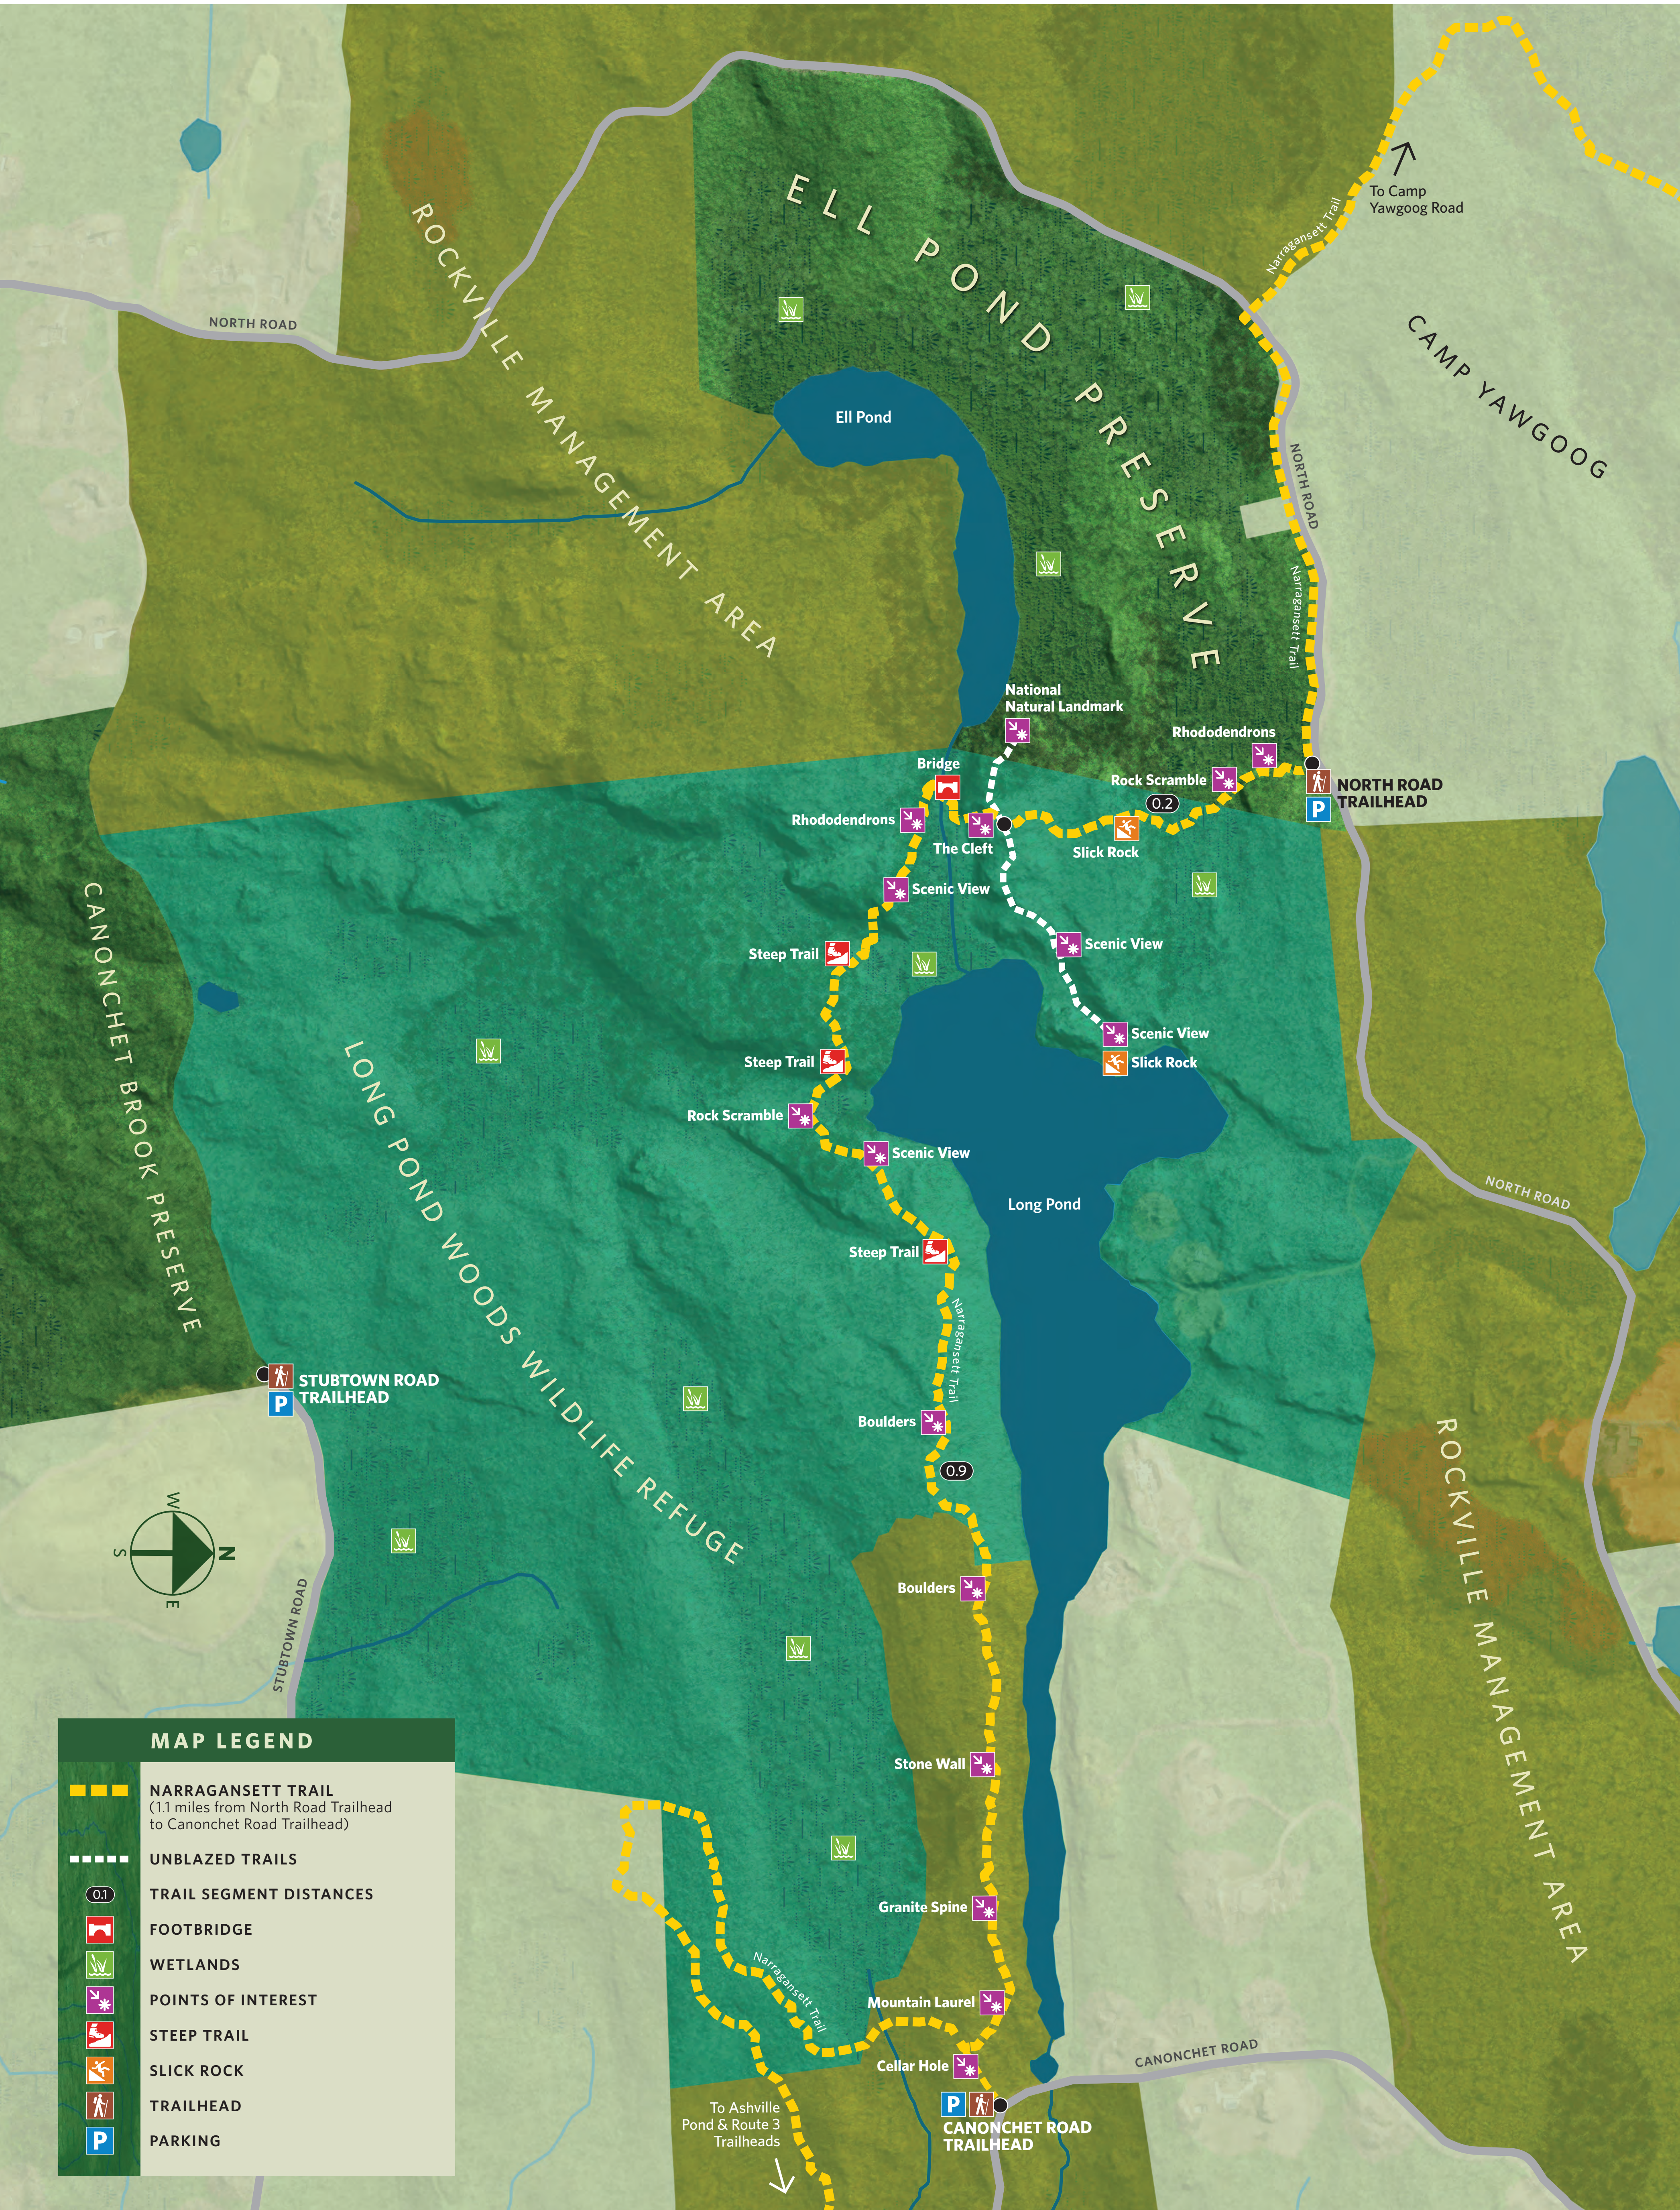

Ell Pond Preserve

MAP LEGEND

-  **NARRAGANSETT TRAIL**
(1.1 miles from North Road Trailhead to Canonchet Road Trailhead)
-  **UNBLAZED TRAILS**
-  **TRAIL SEGMENT DISTANCES**
-  **FOOTBRIDGE**
-  **WETLANDS**
-  **POINTS OF INTEREST**
-  **STEEP TRAIL**
-  **SLICK ROCK**
-  **TRAILHEAD**
-  **PARKING**