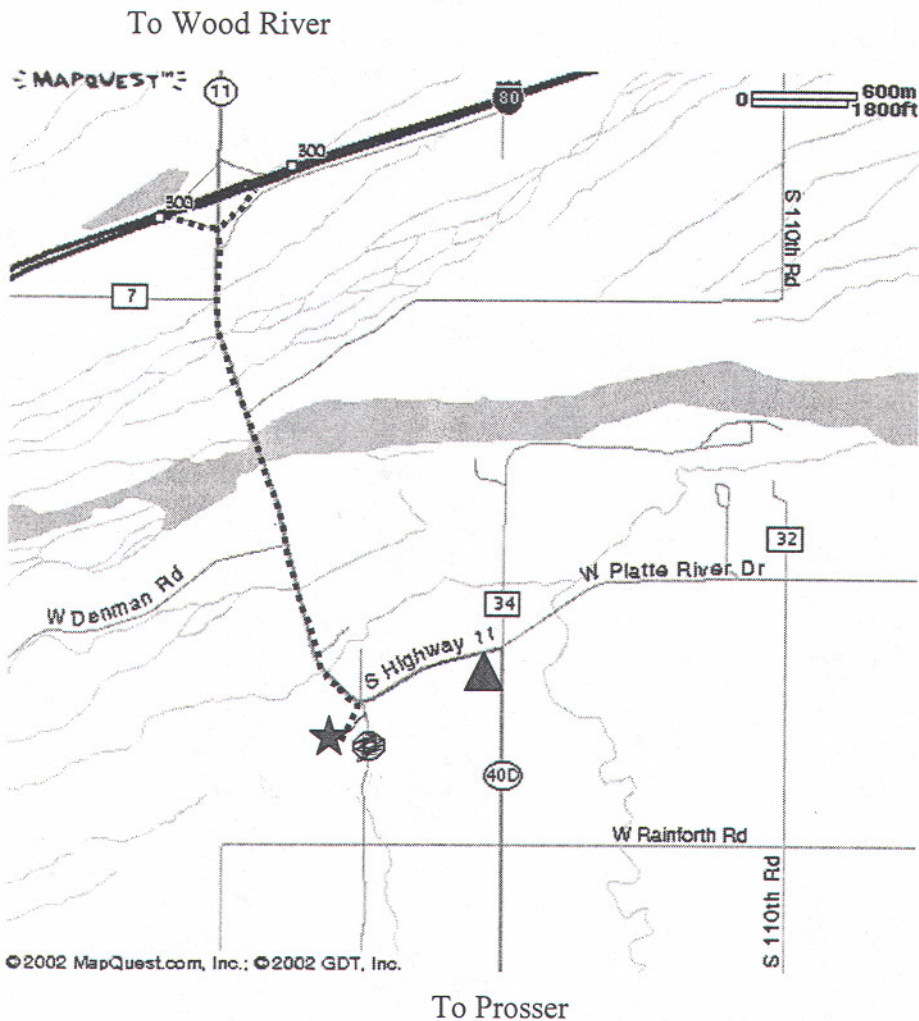

The Nature Conservancy's Derr House  
 13650 S. Platte River Drive  
 Wood River, NE 68883  
 Phone: 308-583-2294  
 Fax: 308-583-0102

- ★ TNC Derr House
- ▲ TNC Shop and Greenhouse

At Exit 300 on Interstate 80, Take State Highway 11 South- Southeast for approximately 2 miles. Highway 11 will make a sharp curve to the East. As Highway 11 makes this curve, Platte River Drive will be the first gravel road that goes directly South from Highway 11. There will be a driveway that goes to the Derr House (the red brick house on the hill). To get to the shop and greenhouse area, continue on Highway 11 East-Northeast approximately ½ mile and they are at the corner of Highway 11 and Highway 40 D on the South side.