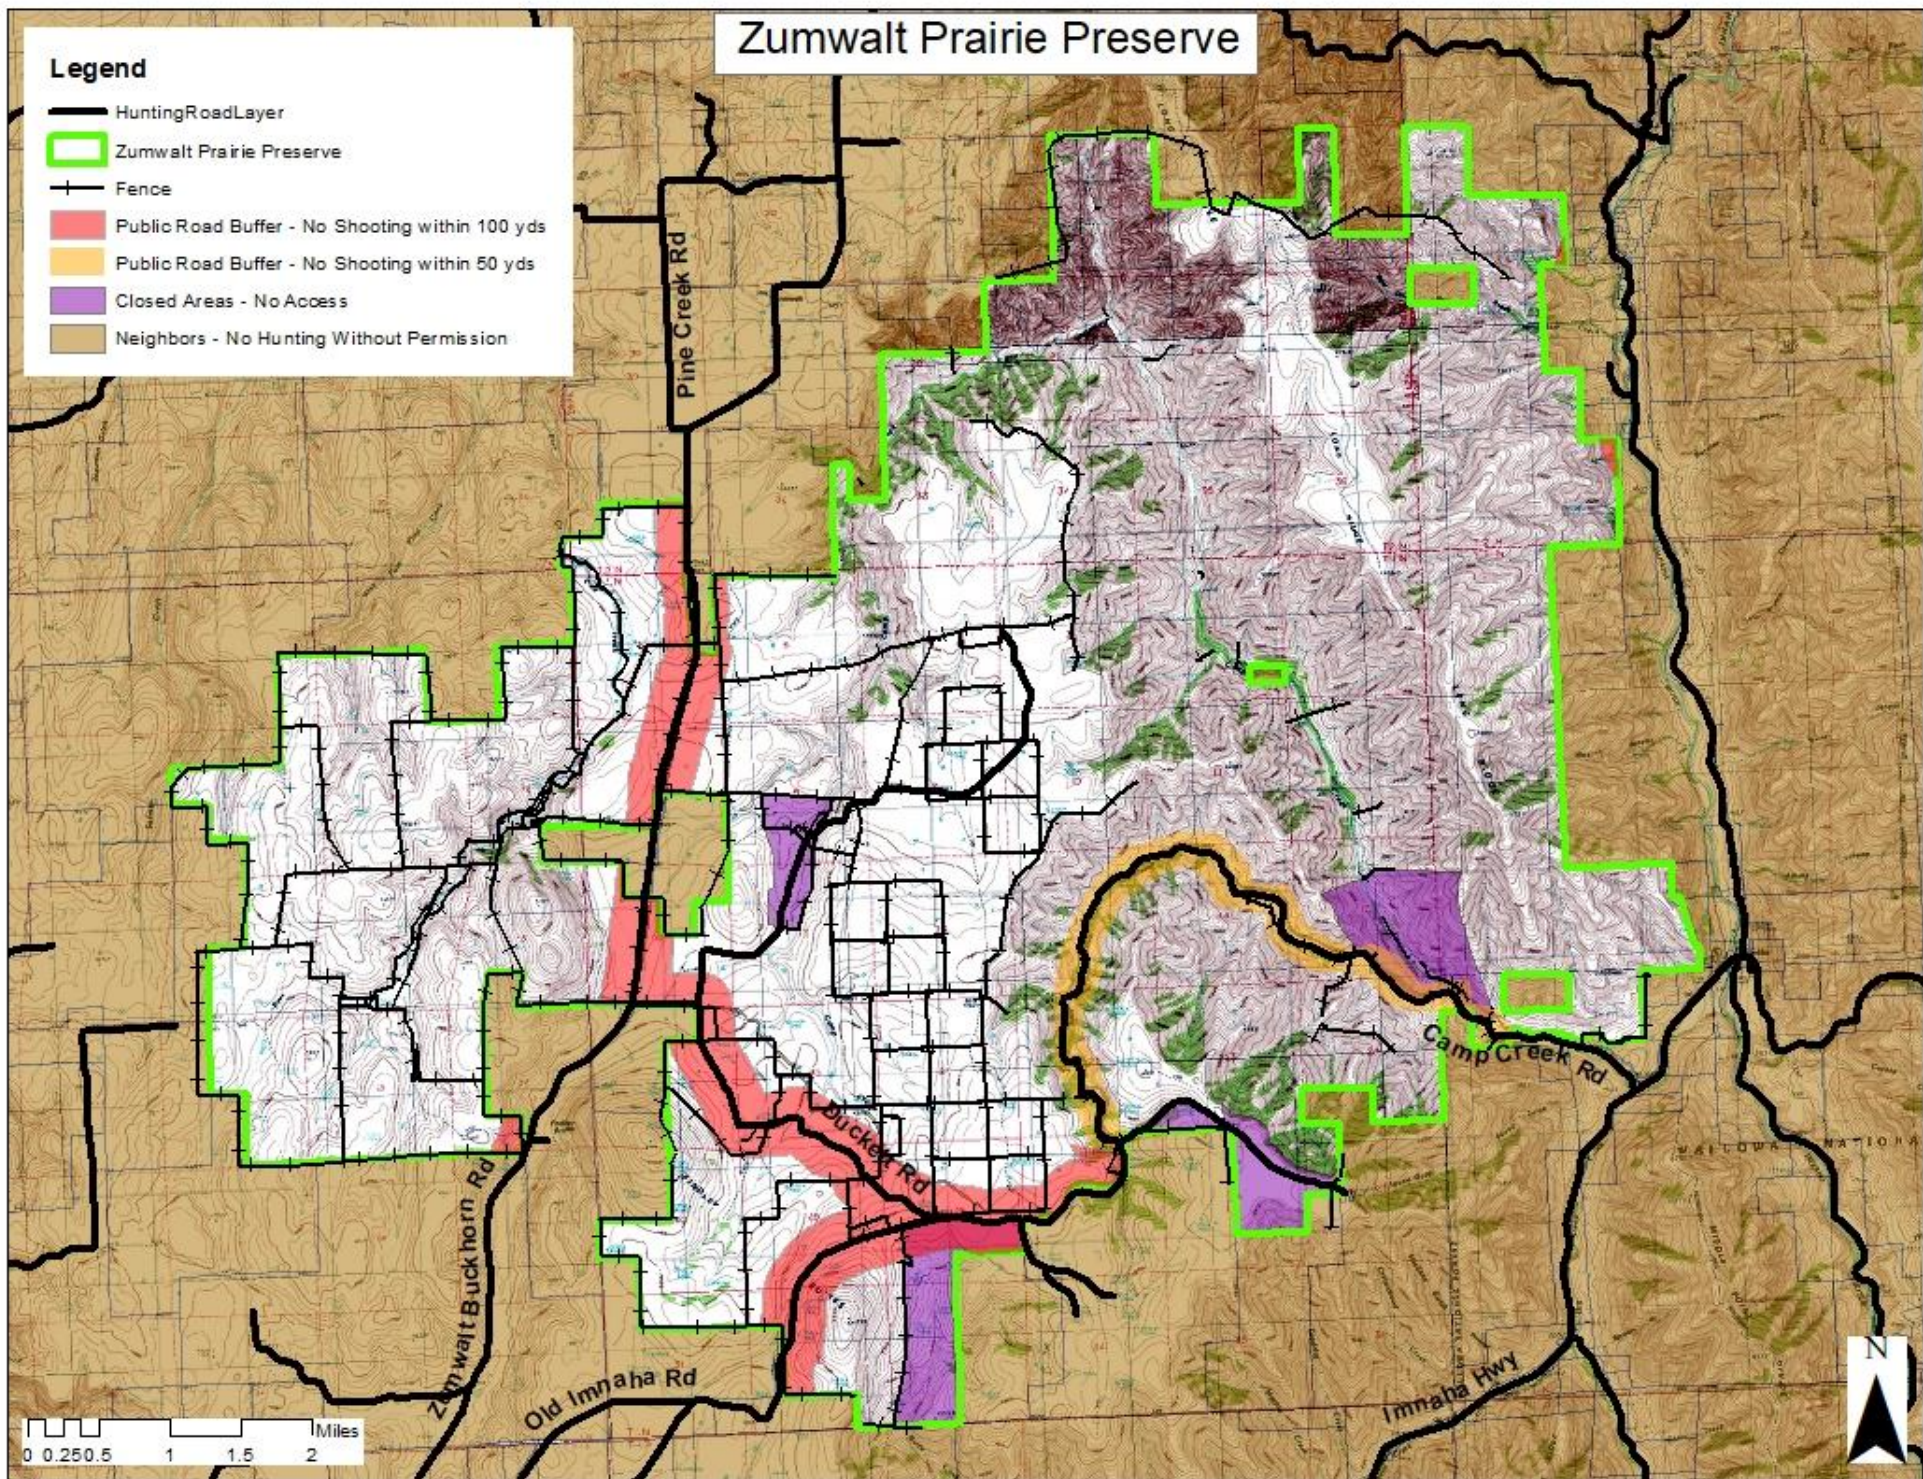

Zumwalt Prairie Preserve

Legend

- HuntingRoadLayer
- Zumwalt Prairie Preserve
- Fence
- Public Road Buffer - No Shooting within 100 yds
- Public Road Buffer - No Shooting within 50 yds
- Closed Areas - No Access
- Neighbors - No Hunting Without Permission