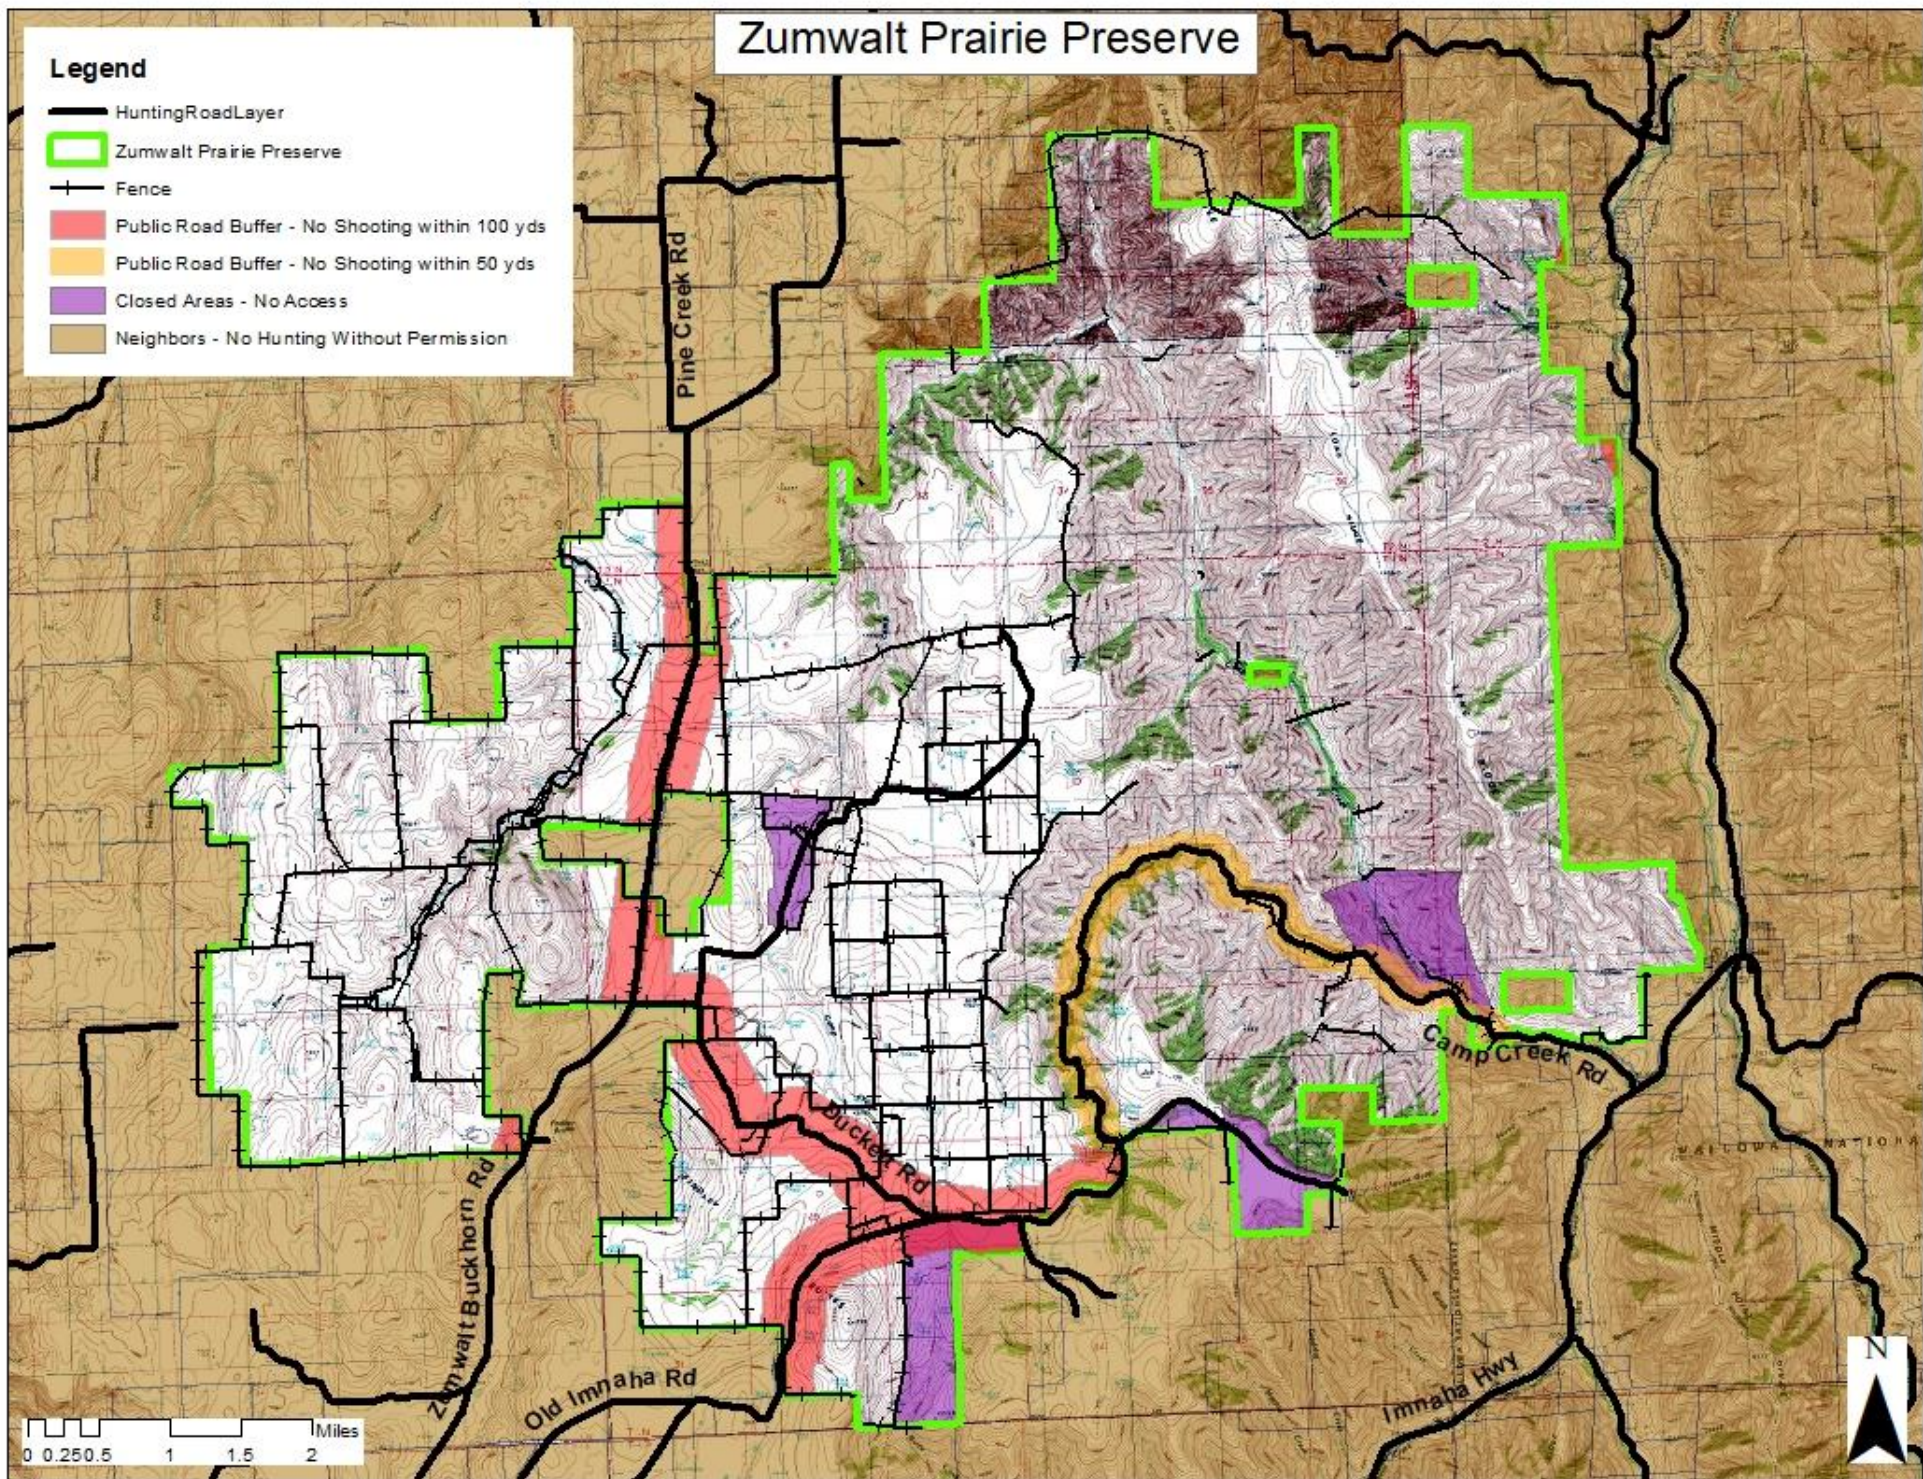

# Zumwalt Prairie Preserve

## Legend

- HuntingRoadLayer
- Zumwalt Prairie Preserve
- Fence
- Public Road Buffer - No Shooting within 100 yds
- Public Road Buffer - No Shooting within 50 yds
- Closed Areas - No Access
- Neighbors - No Hunting Without Permission