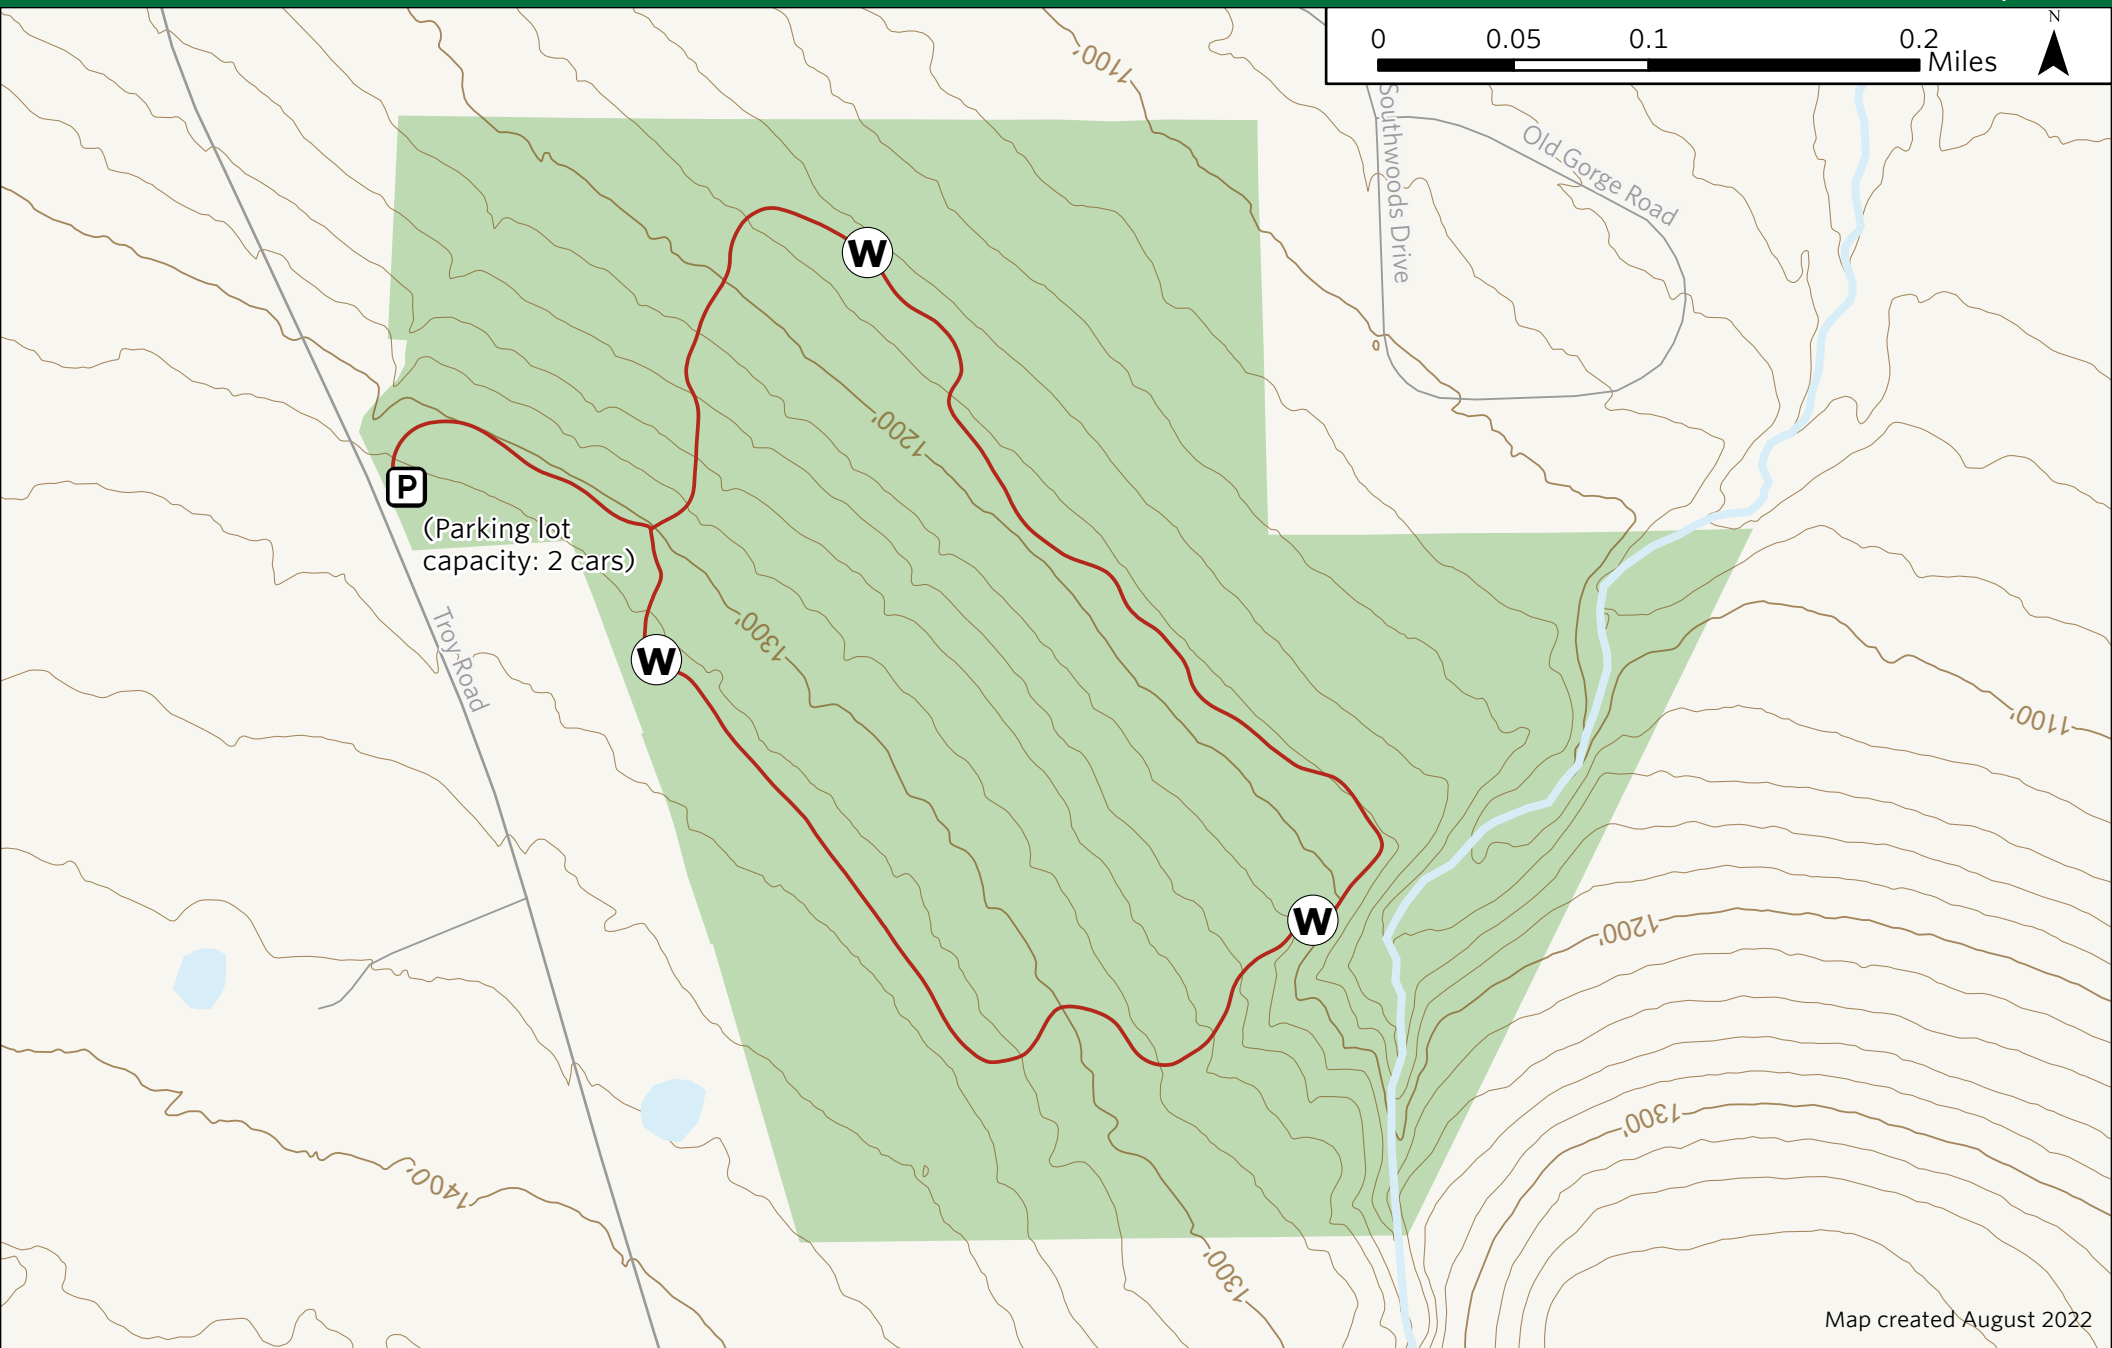

Eldridge Wilderness Preserve

Map created August 2022

Trails

 White Trail 1.1 mi