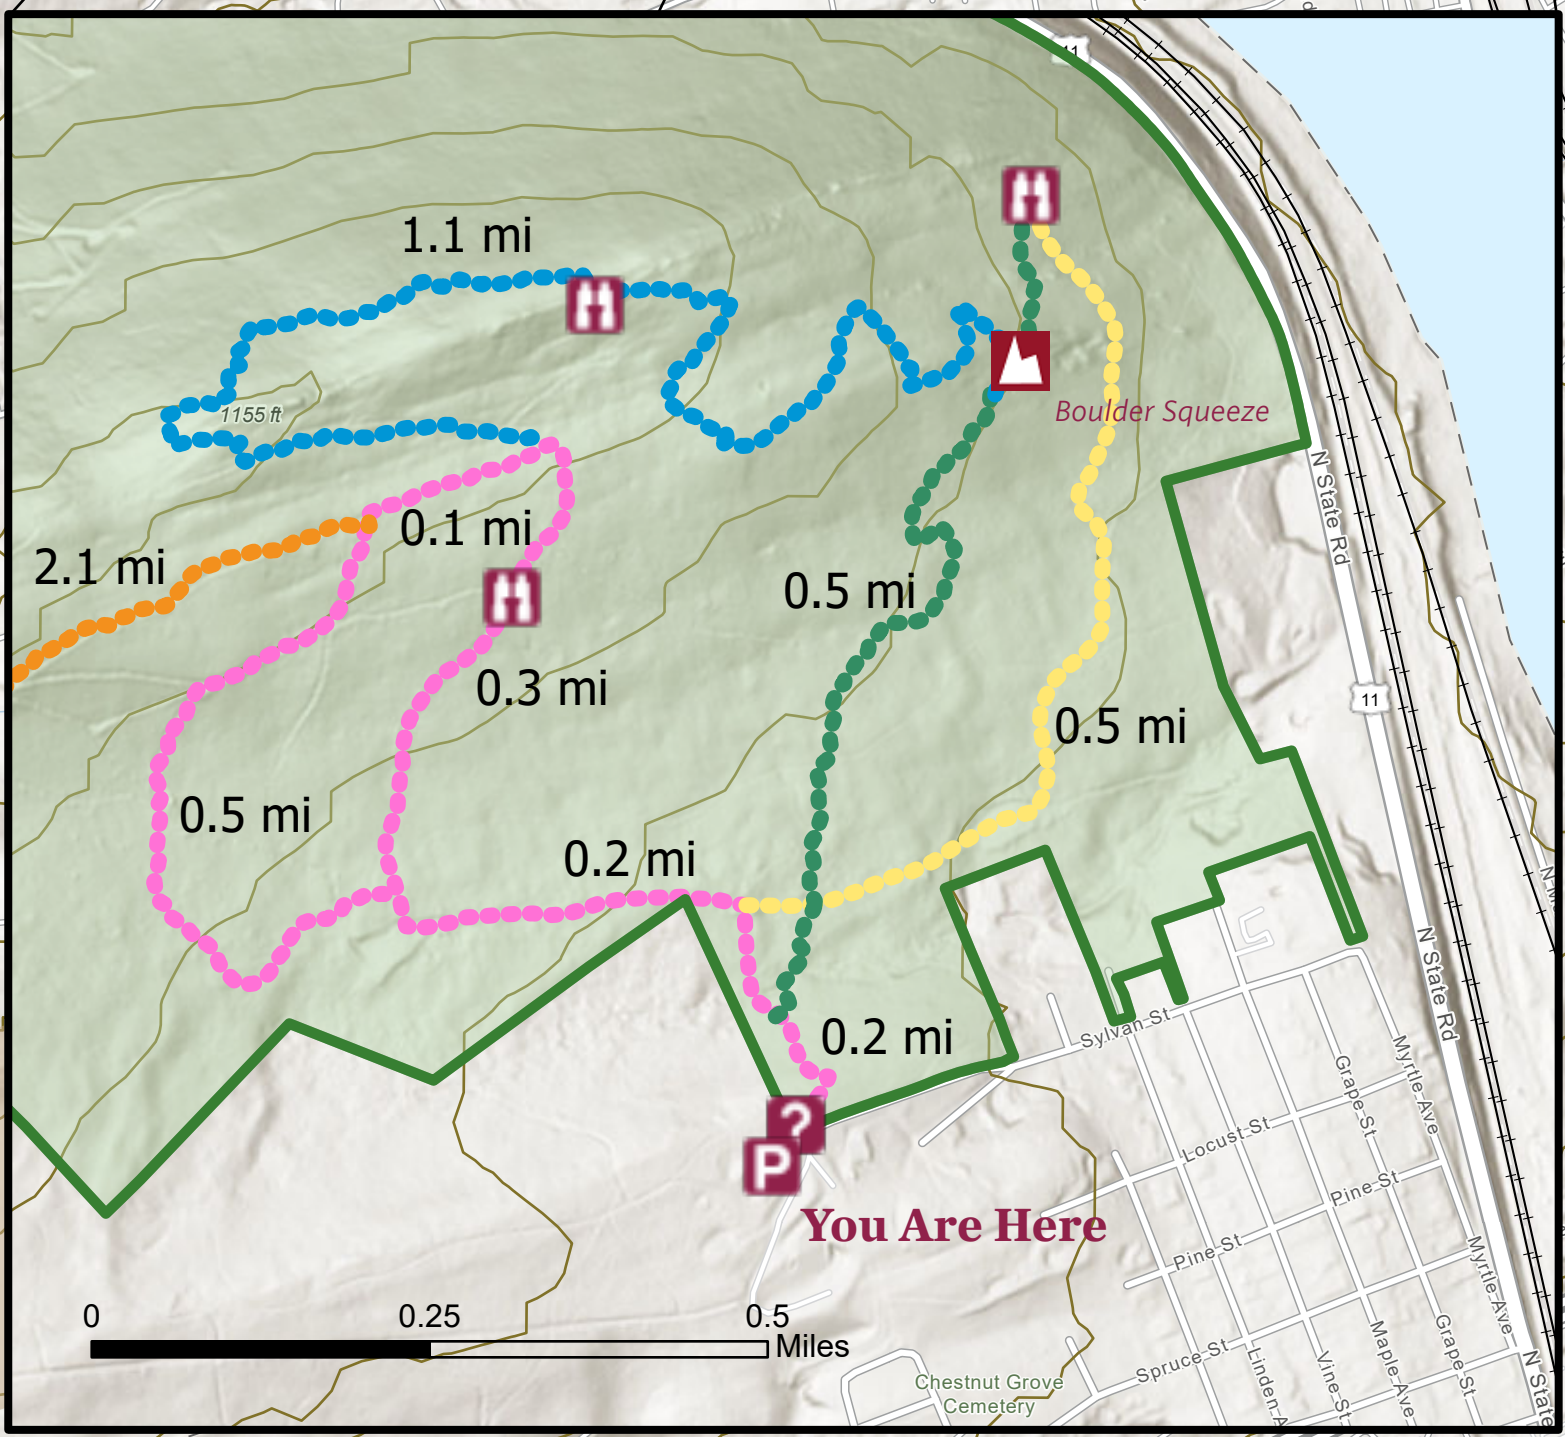

Hamer Woodlands at Cove Mountain

Preserve Boundary	Blaze Color
State Gamelands	Blue Trail
Kiosk	Green Trail
Natural Feature	Orange Trail
Observation Area	Pink Trail
Parking	Yellow Trail
Railroad	
50ft contours	

DMAP #
WMU 4B
CWD Disease Management Area 2
See PA Game Commission website
for latest information

This map is not a survey and should not be used as such. The Nature Conservancy shall not be held liable for improper or incorrect use of the data described and/or contained herein.