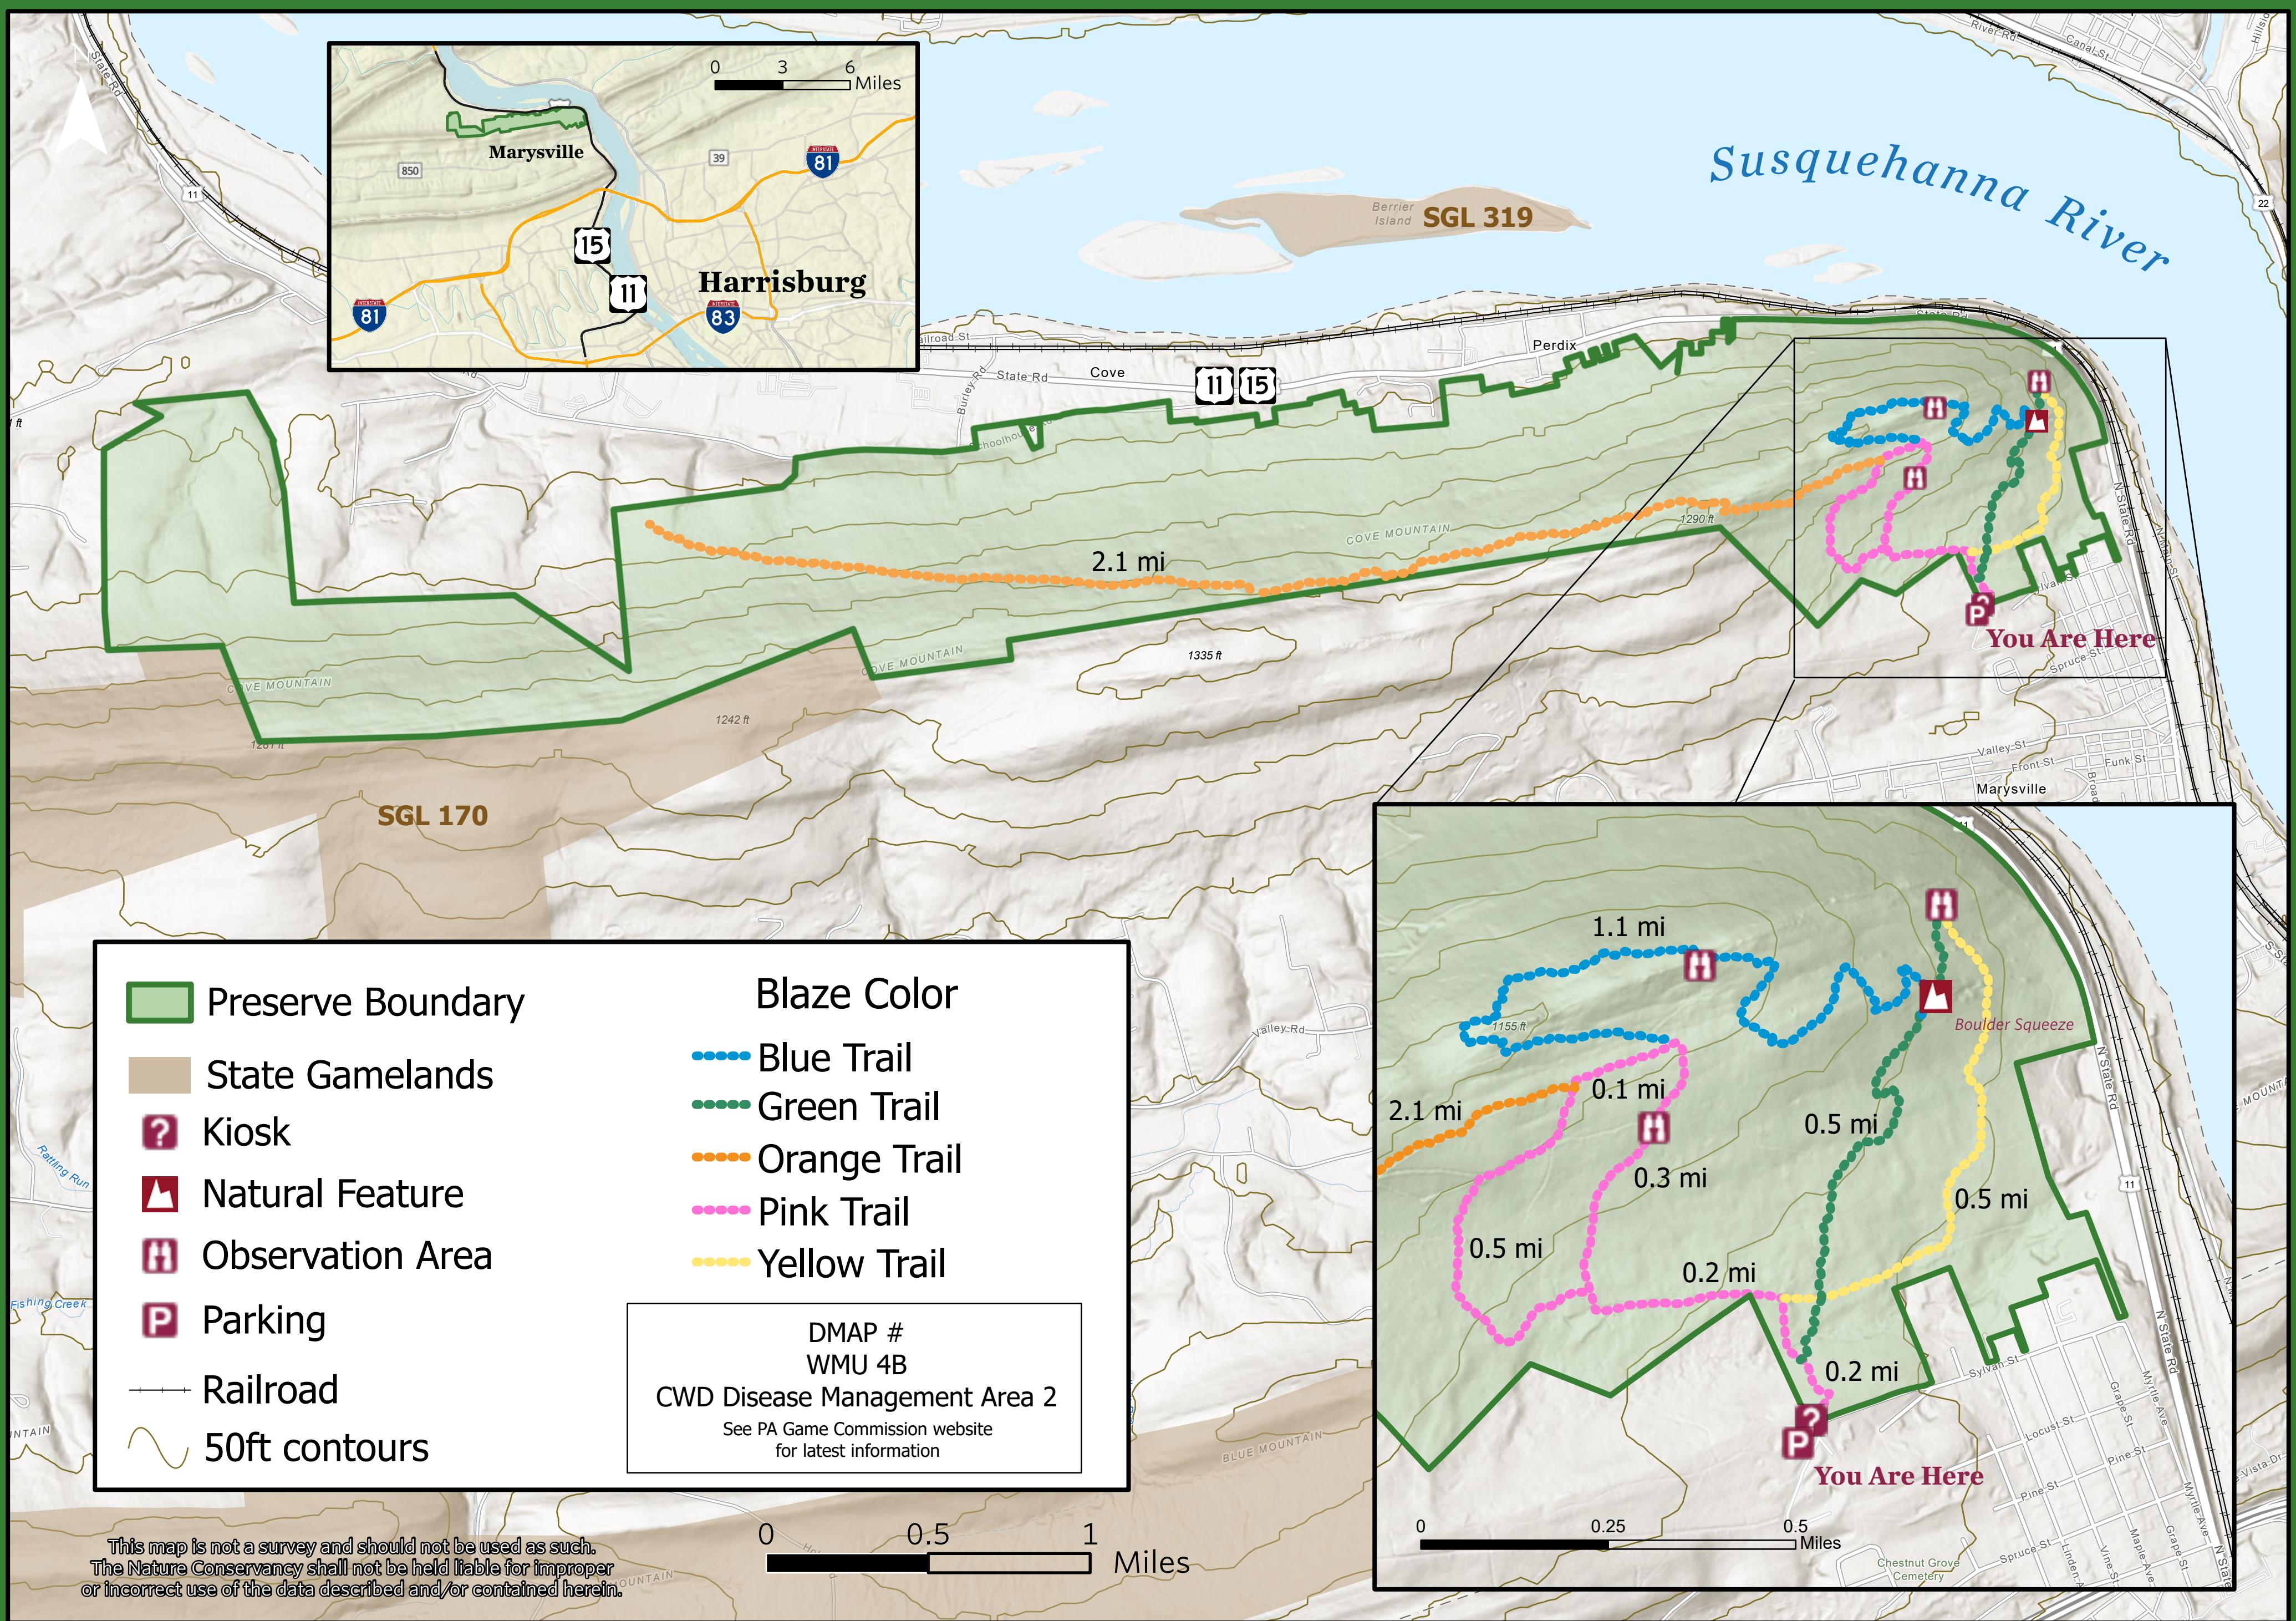

Hamer Woodlands at Cove Mountain

Preserve Boundary	Blaze Color
State Gamelands	Blue Trail
Kiosk	Green Trail
Natural Feature	Orange Trail
Observation Area	Pink Trail
Parking	Yellow Trail
Railroad	
50ft contours	

DMAP #
WMU 4B
CWD Disease Management Area 2
See PA Game Commission website
for latest information

This map is not a survey and should not be used as such. The Nature Conservancy shall not be held liable for improper or incorrect use of the data described and/or contained herein.