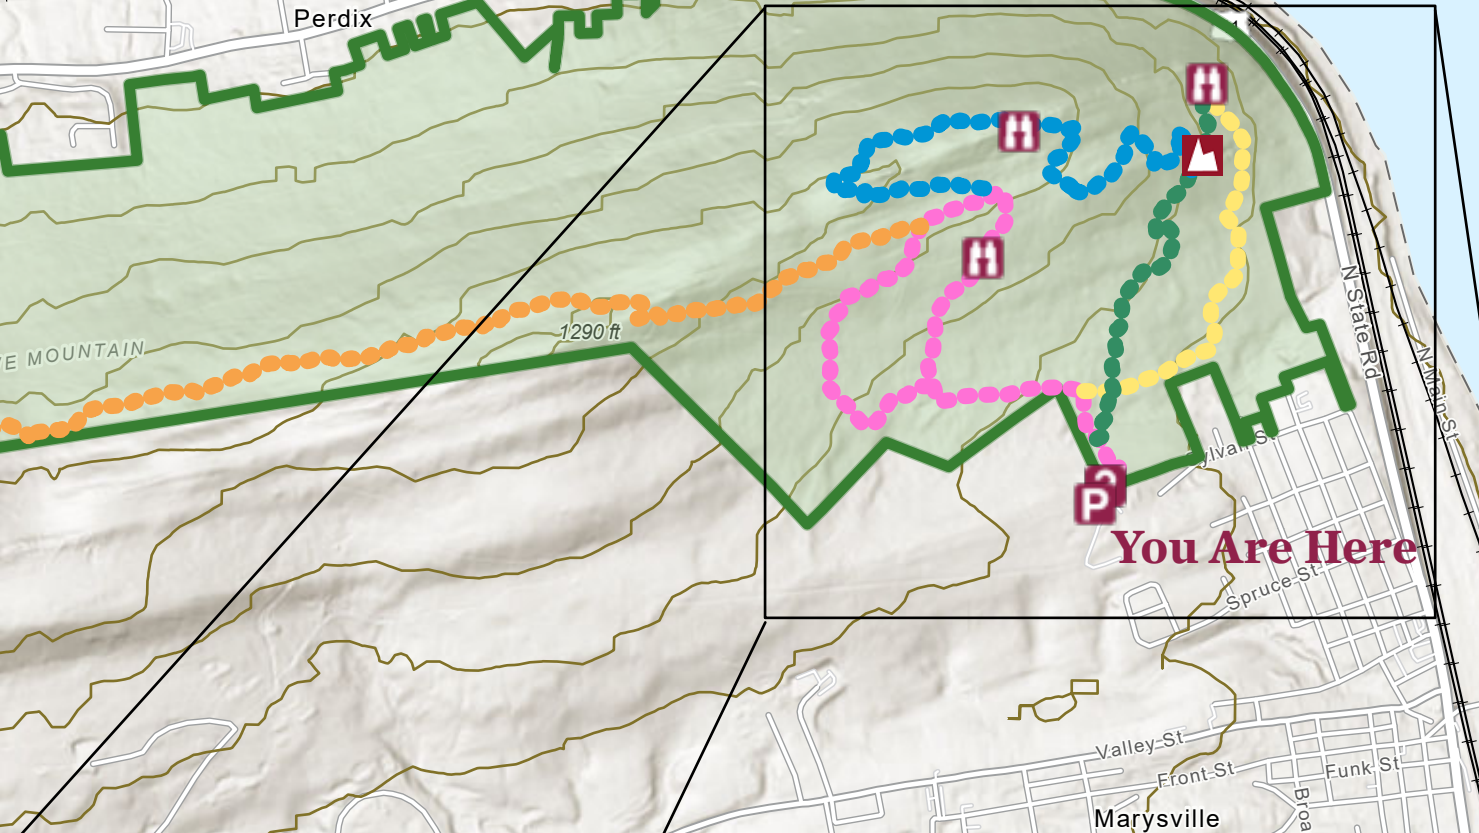

Hamer Woodlands at Cove Mountain

Preserve Boundary	Blaze Color
State Gamelands	Blue Trail
Kiosk	Green Trail
Natural Feature	Orange Trail
Observation Area	Pink Trail
Parking	Yellow Trail
Railroad	
50ft contours	

DMAP #
WMU 4B
CWD Disease Management Area 2
See PA Game Commission website
for latest information

This map is not a survey and should not be used as such. The Nature Conservancy shall not be held liable for improper or incorrect use of the data described and/or contained herein.