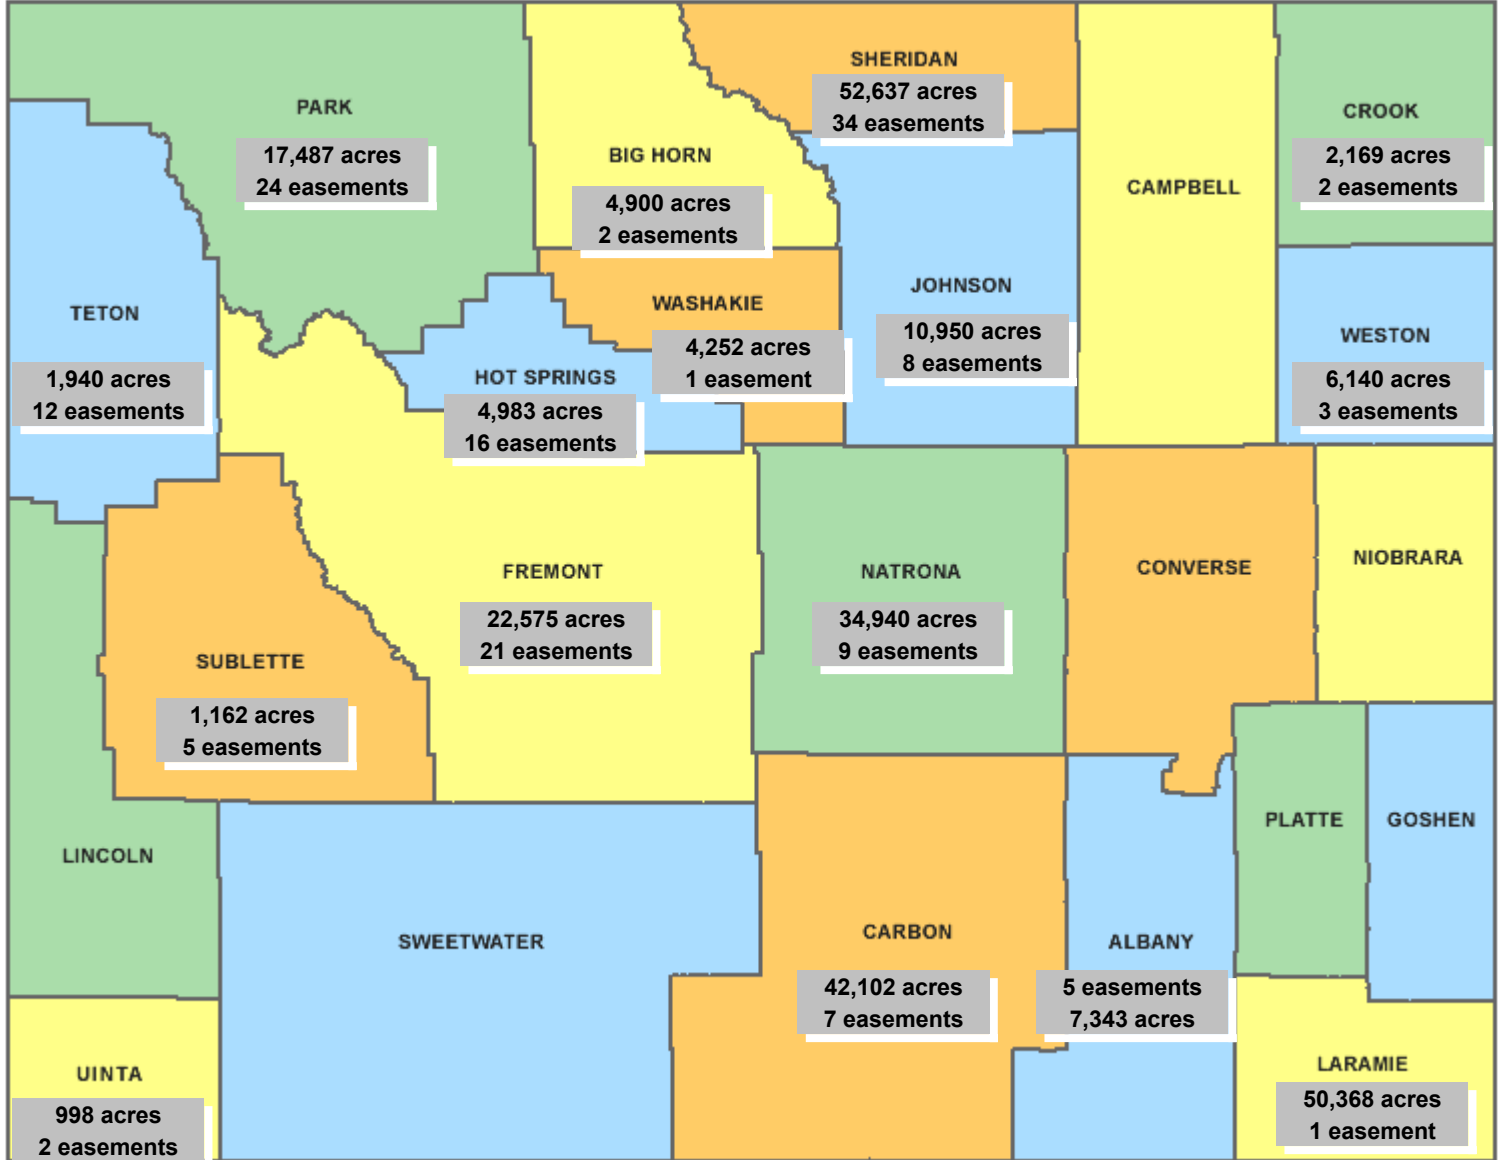

Wyoming Chapter Conservation Easements

Total acres under easement: 264,945.49 Total number of easements: 152

Copyright 2005 digital-topo-maps.com