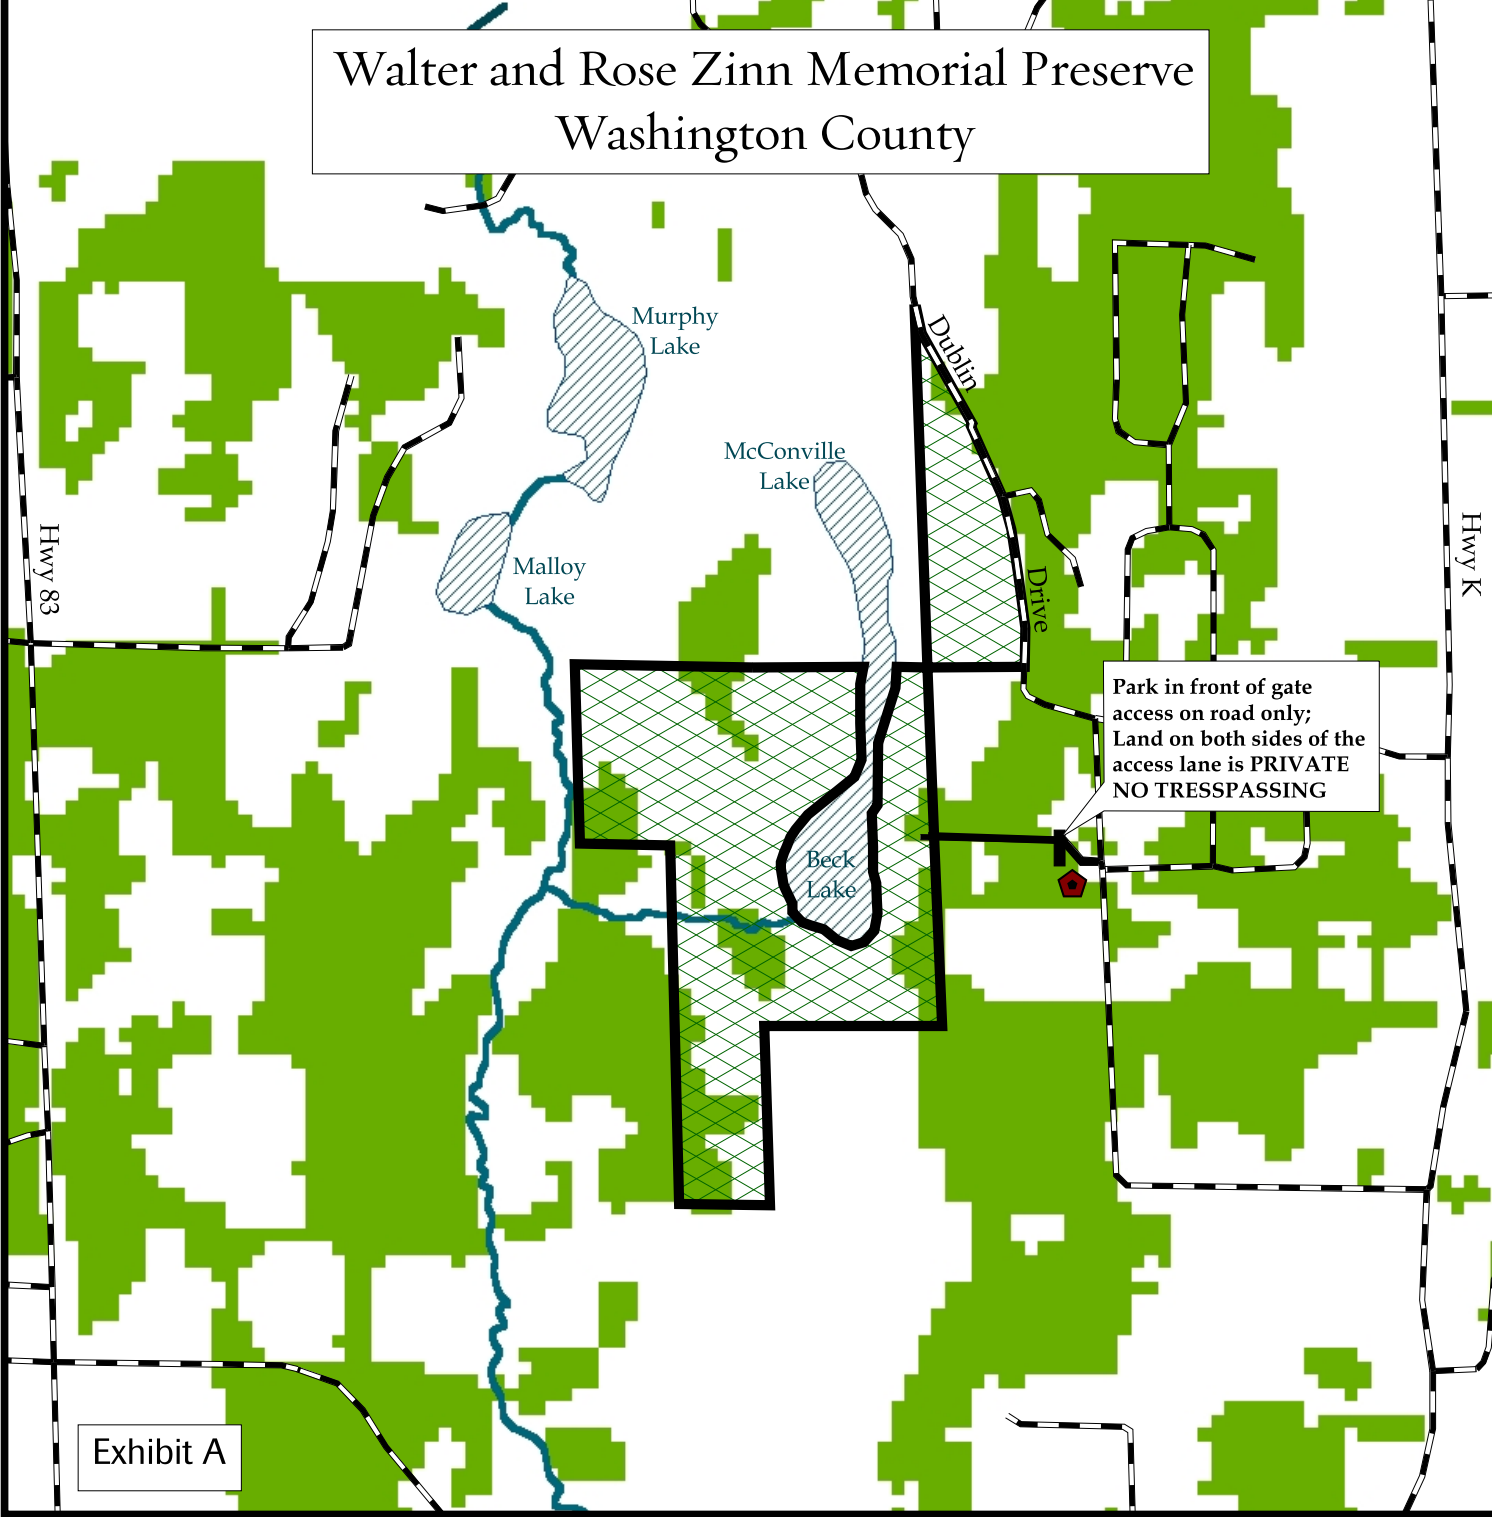

Walter and Rose Zinn Memorial Preserve Washington County

Exhibit A

-  Property of The Nature Conservancy (TNC). Permit and fee required for deer hunting.
-  Forested Land
-  Open Water
-  Roads
-  House / Lodge
-  Perennial Stream
-  Intermittent Stream

0 0.25 0.5 0.75 Miles

Zinn Memorial Preserve
is located in Erin township,
T9N - R18E, Sections
22, 27, & 28