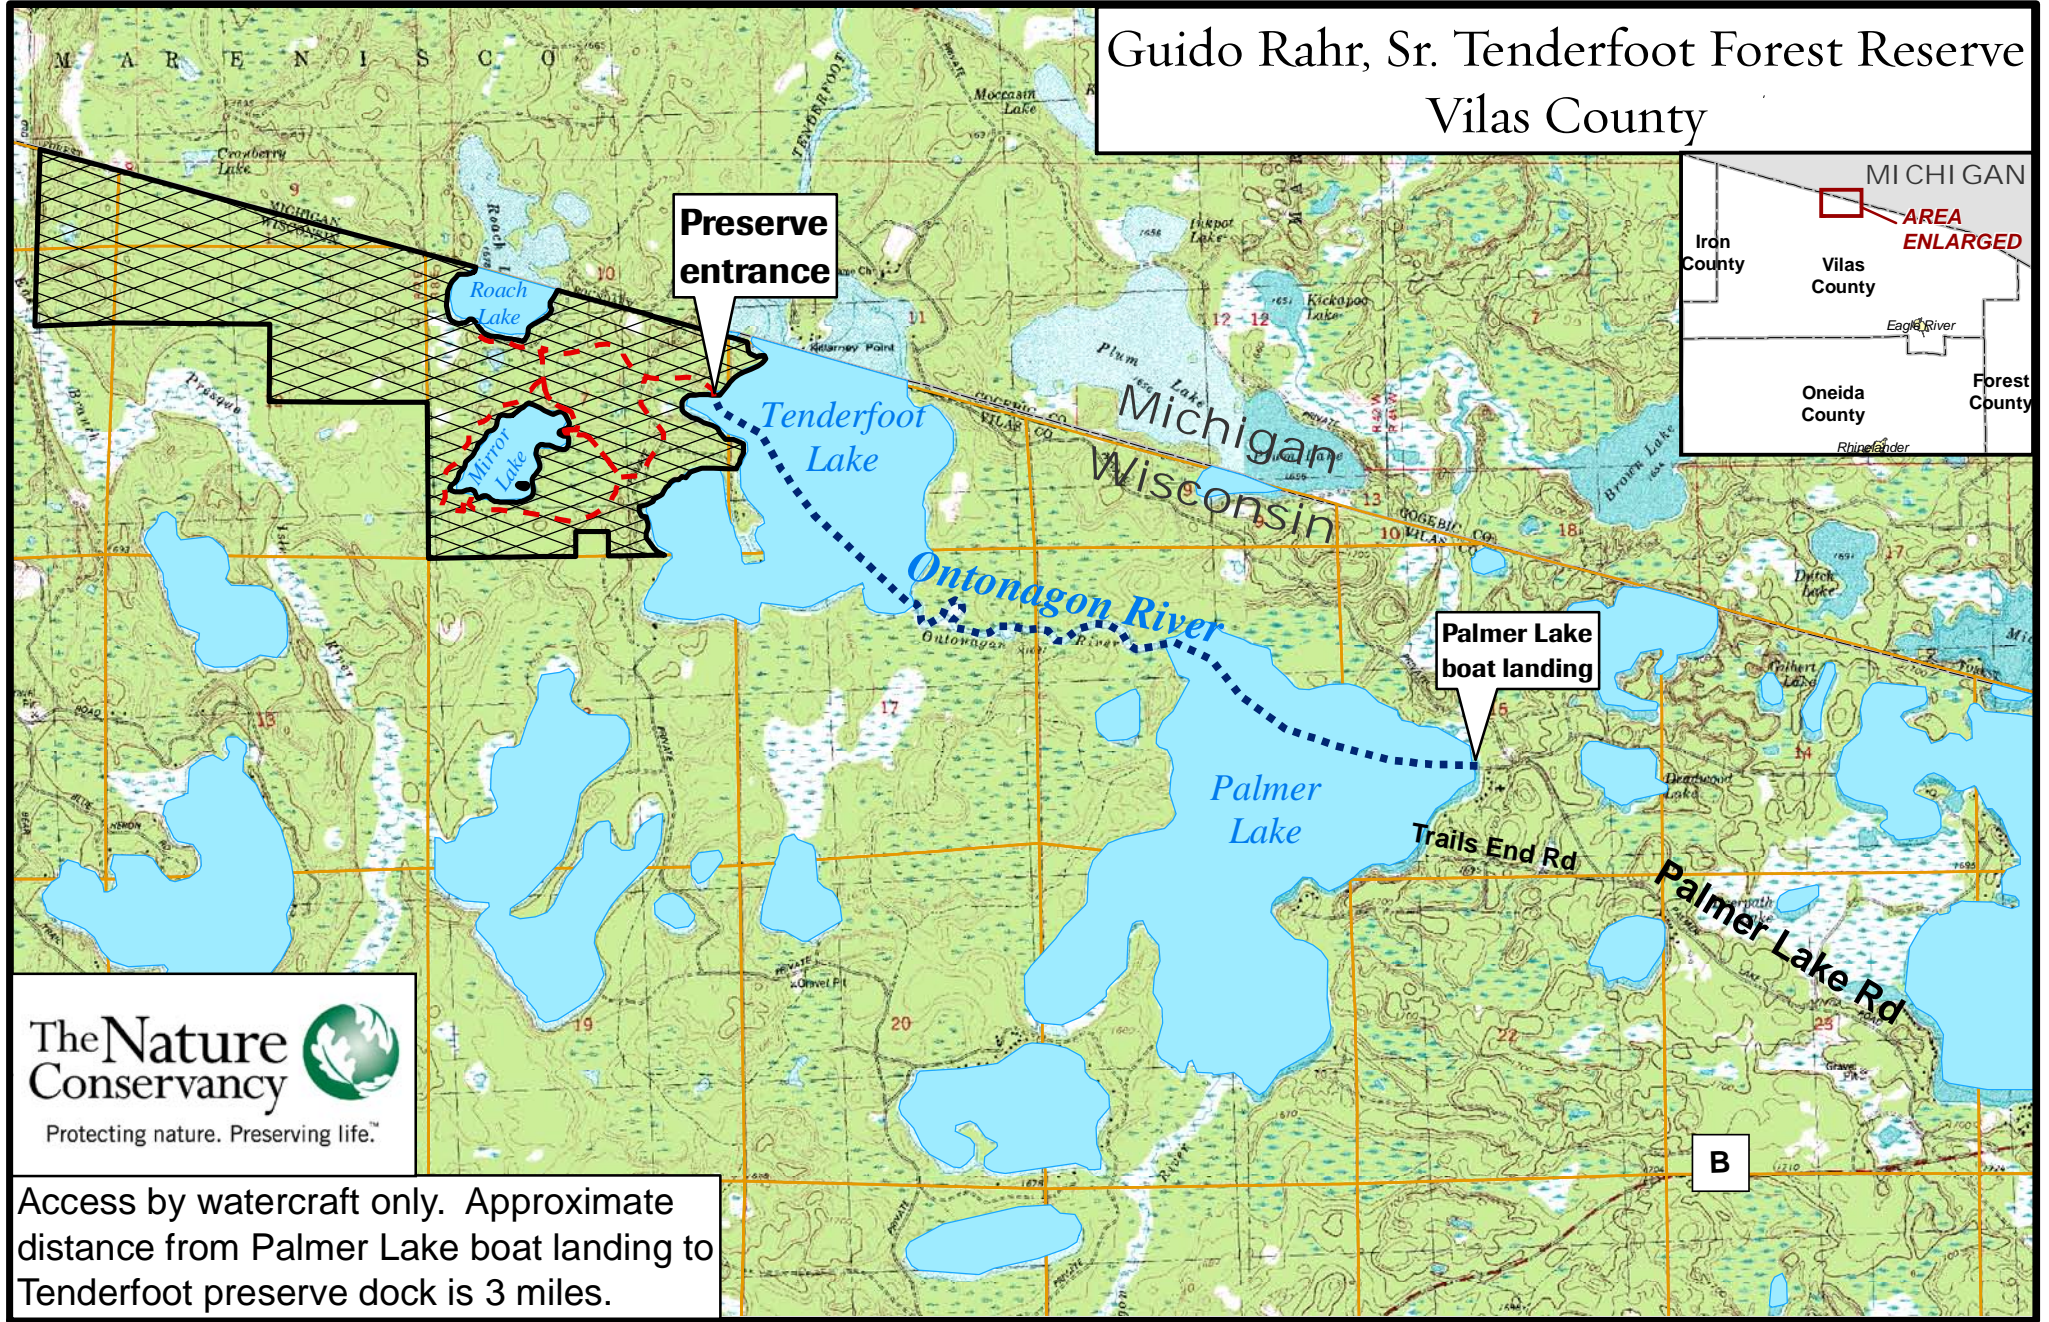

Guido Rahr, Sr. Tenderfoot Forest Reserve Vilas County

Access by watercraft only. Approximate distance from Palmer Lake boat landing to Tenderfoot preserve dock is 3 miles.

- Property of The Nature Conservancy (TNC)
- Boat route
- Preserve trails
- Lakes
- Section lines
- Highway
- Roads

Exhibit A

Guido Rahr, Sr. Tenderfoot Forest Reserve is located in Presque Isle Township, sections 1, 2, 11, and 12 and Land O' Lakes Township, sections 7 and 8, T43N-R7-8E; 791 acres.

April 7, 2009