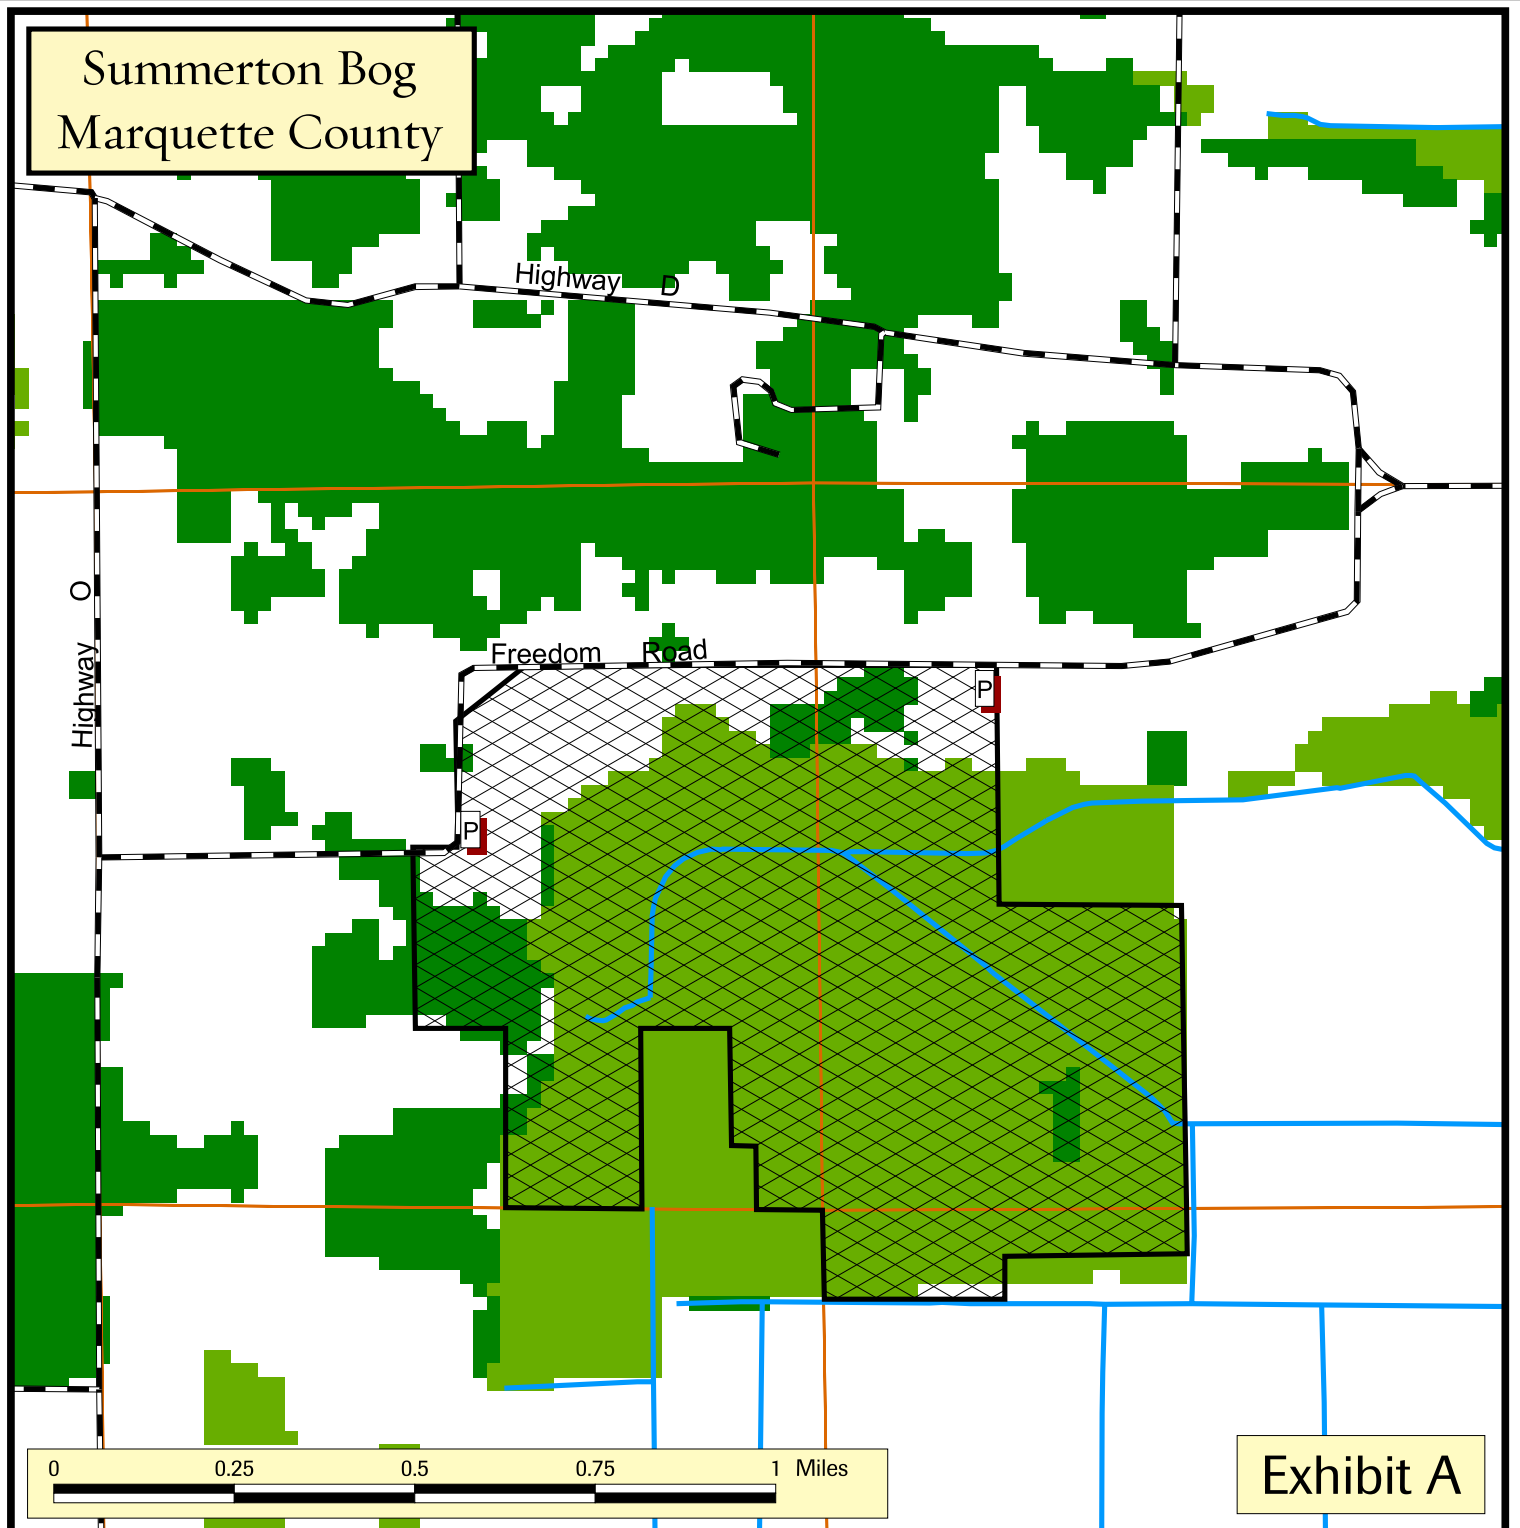

Summerton Bog
Marquette County

-  Property of The Nature Conservancy (TNC)
-  Forested land
-  Forested wetland
-  Roads
-  Section lines
-  Streams
-  Parking

SAVING THE LAST GREAT PLACES ON EARTH

Summerton Bog is located in
Oxford township, T15N - R8E,
sections 26, 27, and 35.
423 Acres