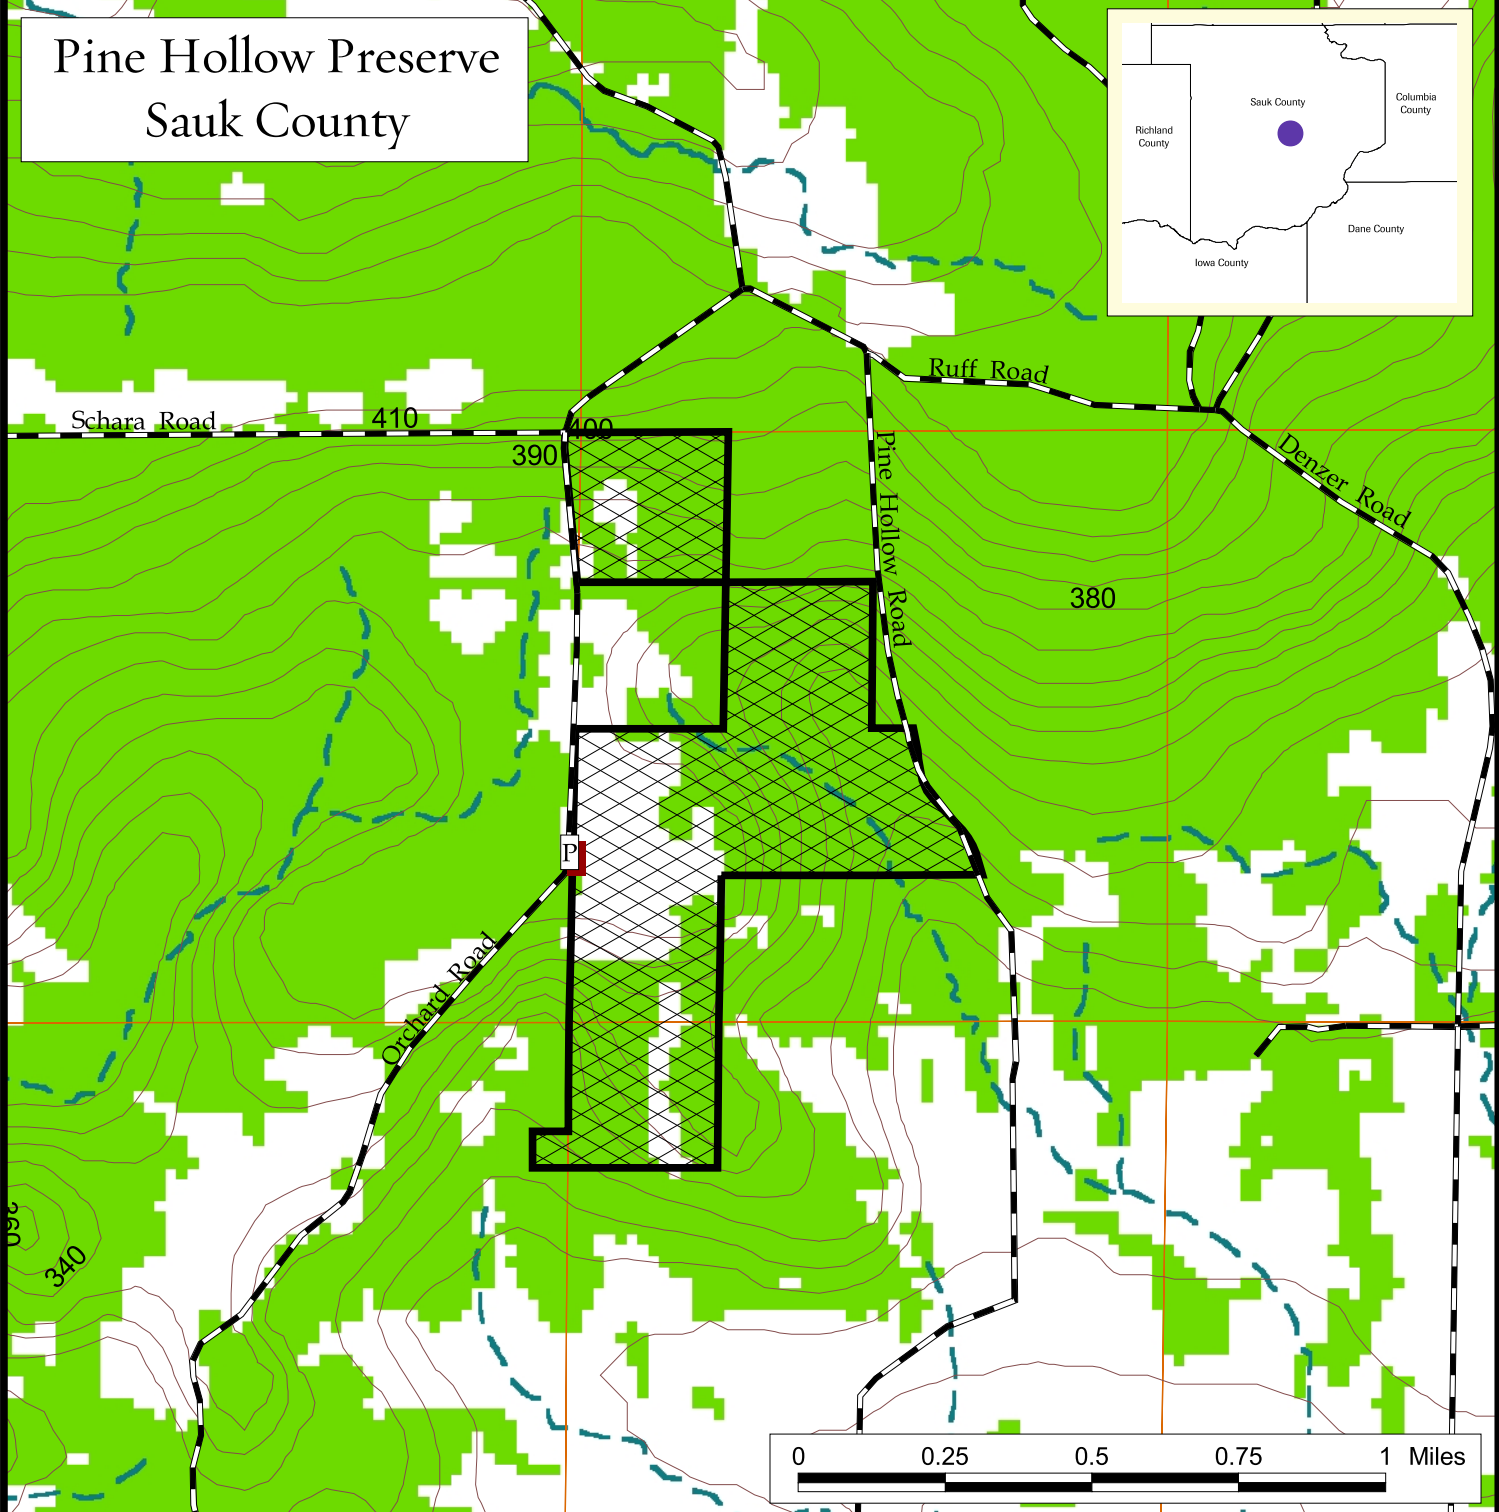

Pine Hollow Preserve Sauk County

-  Property of The Nature Conservancy (TNC).
Permit and fee required for deer hunting.
-  Forested land
-  Roads
-  Perennial stream
-  Intermittent stream
-  10m elevation contour
-  Parking
-  Section lines

Exhibit A

The Nature Conservancy 

SAVING THE LAST GREAT PLACES ON EARTH

Pine Hollow is located
in T10N, R5E, Honey Creek
township, Sections 4, 8, & 9.
404.47 acres

April 14, 2006