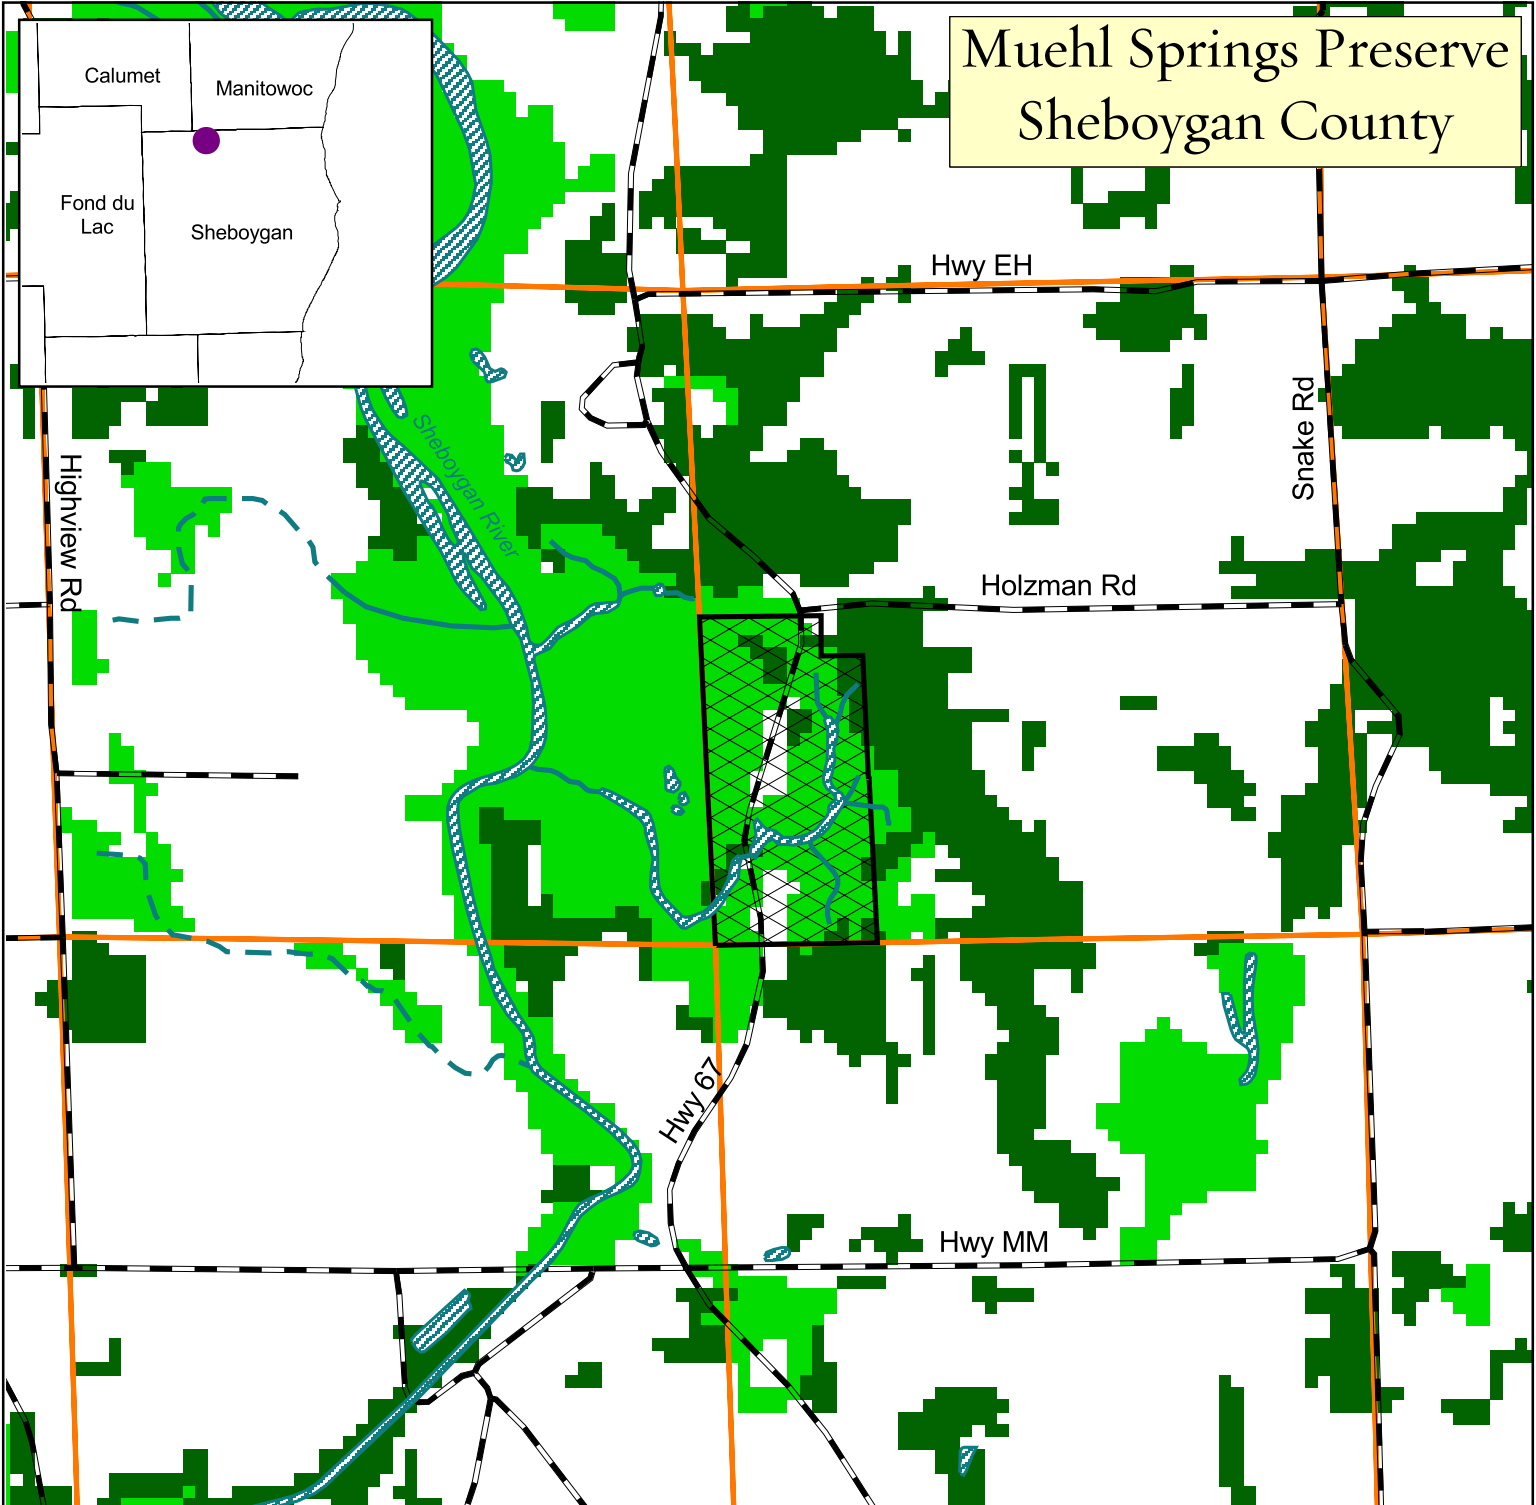

# Muehl Springs Preserve Sheboygan County

-  Property of The Nature Conservancy
-  Wetland / Forested wetland
-  Forested land
-  Open water
-  Intermittent stream
-  Stream
-  Roads
-  Section lines

Muehl Springs Preserve  
is located in Rhine  
Township, T16N - R21E,  
section 8; 75 acres.

April 17, 2007