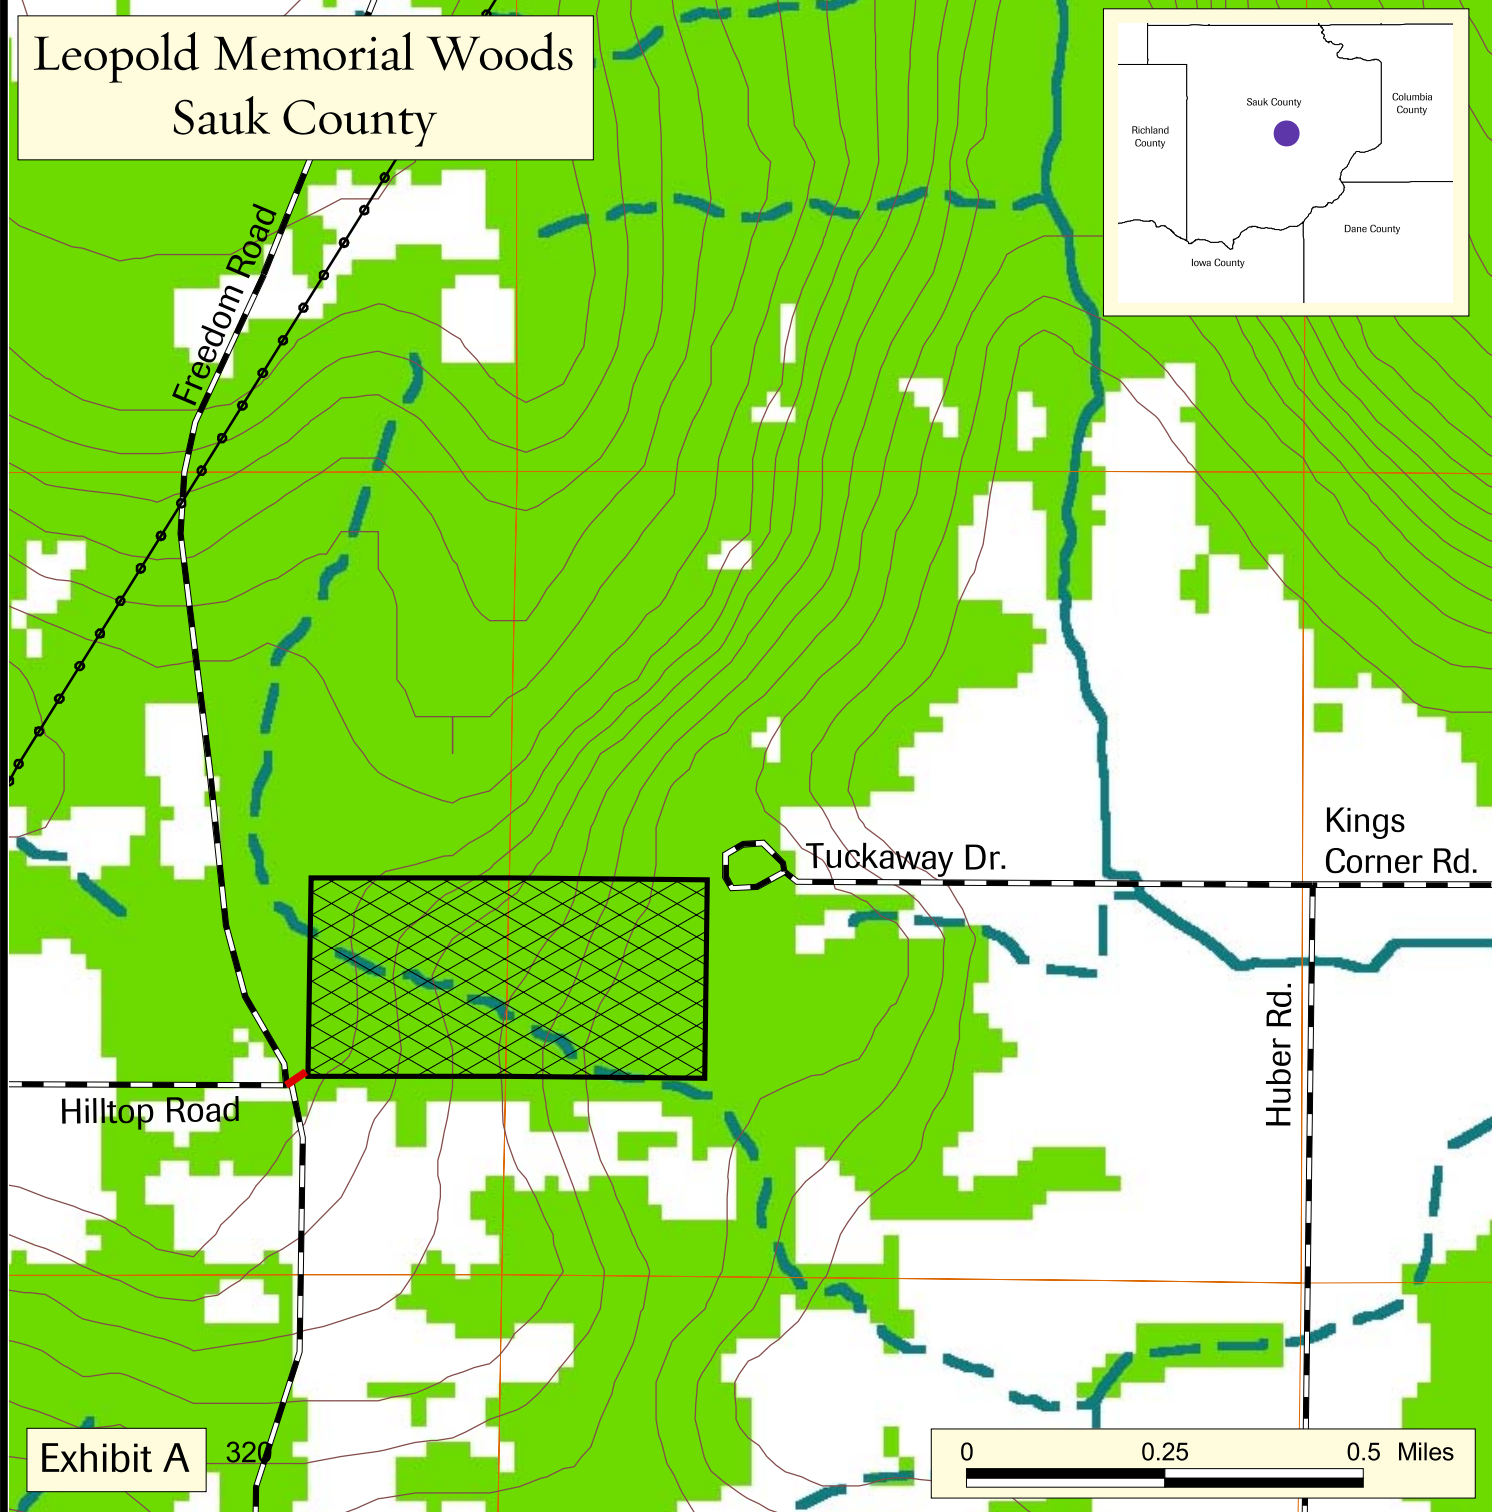

Leopold Memorial Woods Sauk County

Exhibit A 320

-  Property of The Nature Conservancy (TNC).
Permit and fee required for deer hunting.
-  Forested land
-  Roads
-  Intermittent stream
-  Perennial stream
-  Section lines
-  Transmission line
-  Access to preserve is along transmission line across from Hilltop Road.
-  10m elevation contour

Leopold Memorial Woods is located in T10N, R5E, Honey Creek township, sections 1 & 2; 80 acres.

April 14, 2006