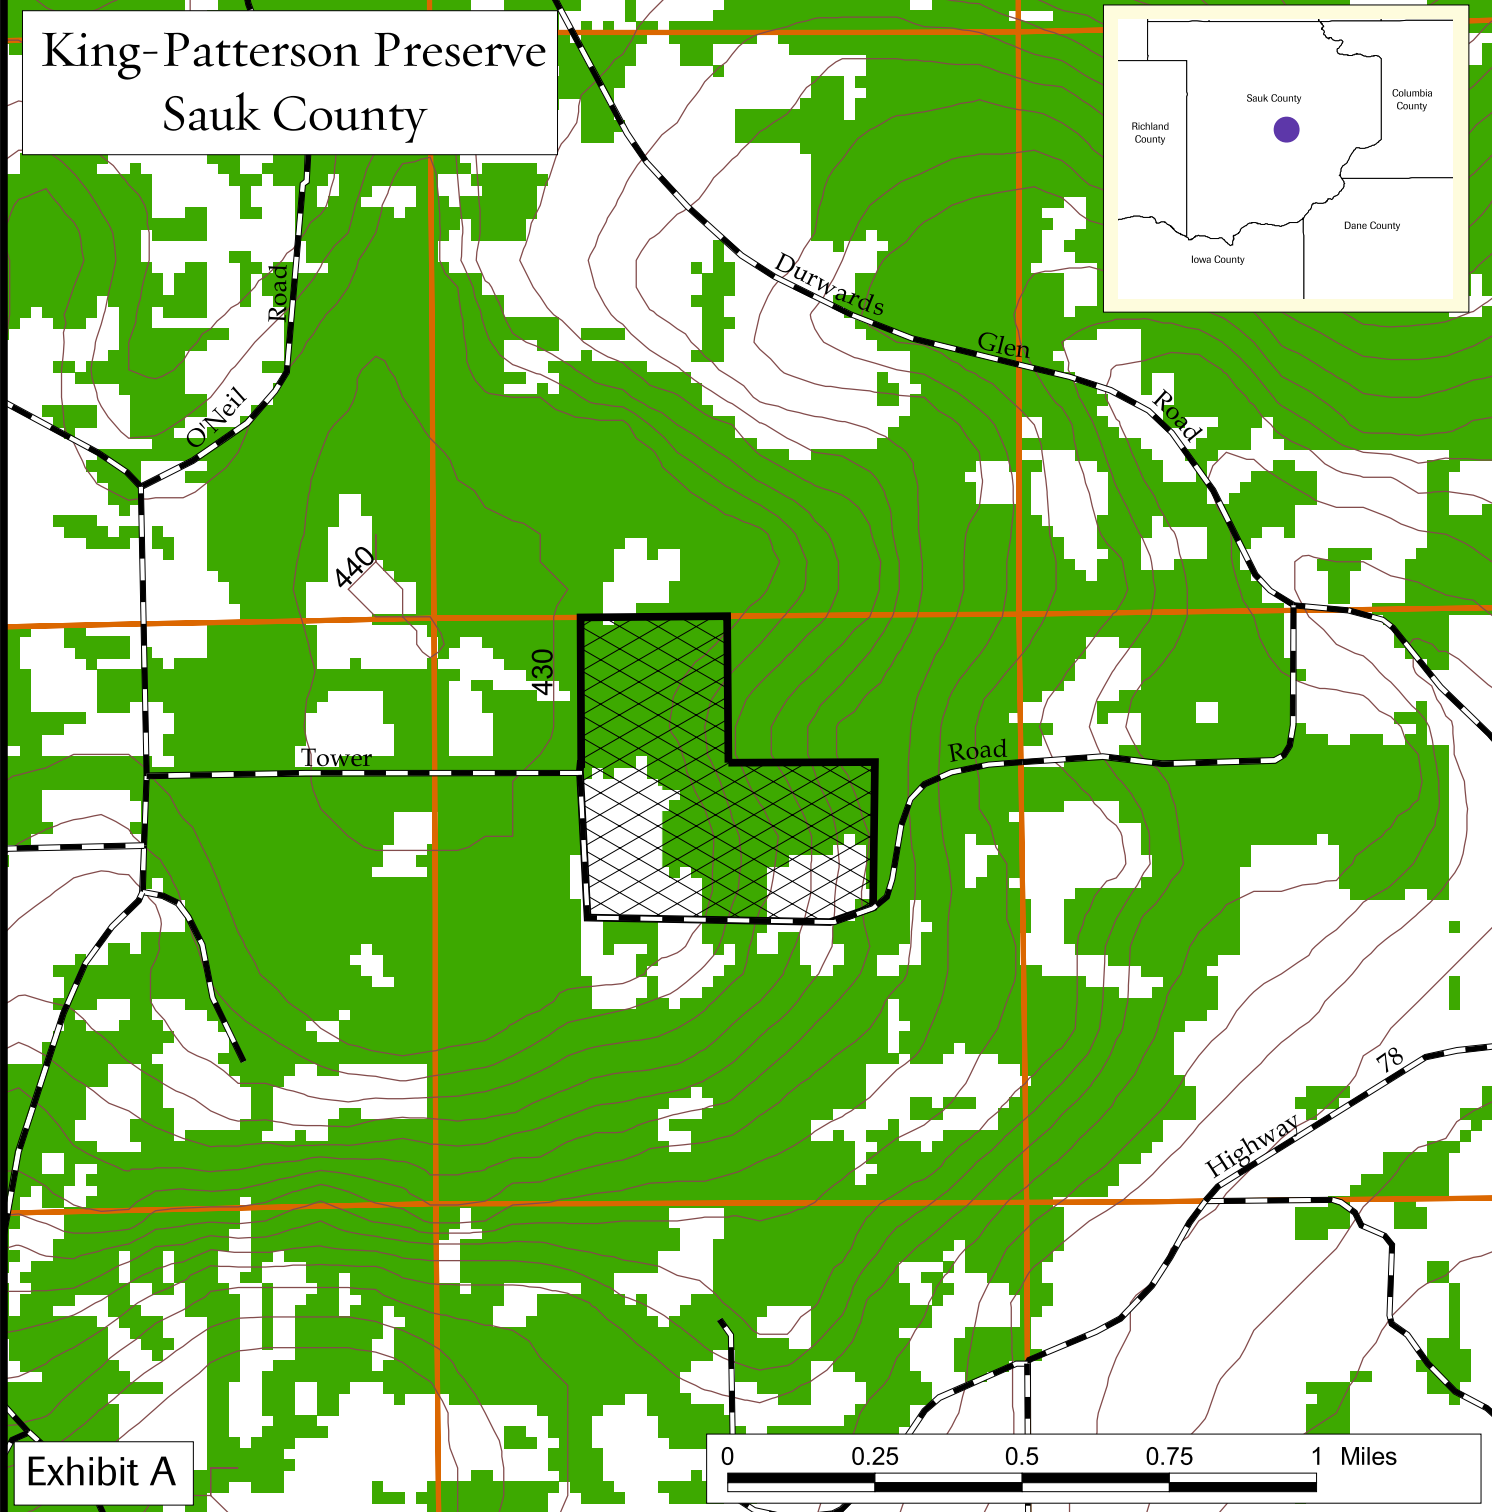

King-Patterson Preserve Sauk County

Exhibit A

-  Property of The Nature Conservancy (TNC).
Permit and fee required for deer hunting.
-  Forested Land
-  Roads
-  Perennial stream
-  Intermittent stream
-  10m elevation contour
-  Section lines

SAVING THE LAST GREAT PLACES ON EARTH

King-Patterson Preserve is
located in T11N, R7E,
Greenfield township, Section 13.
120 acres

April 14, 2006