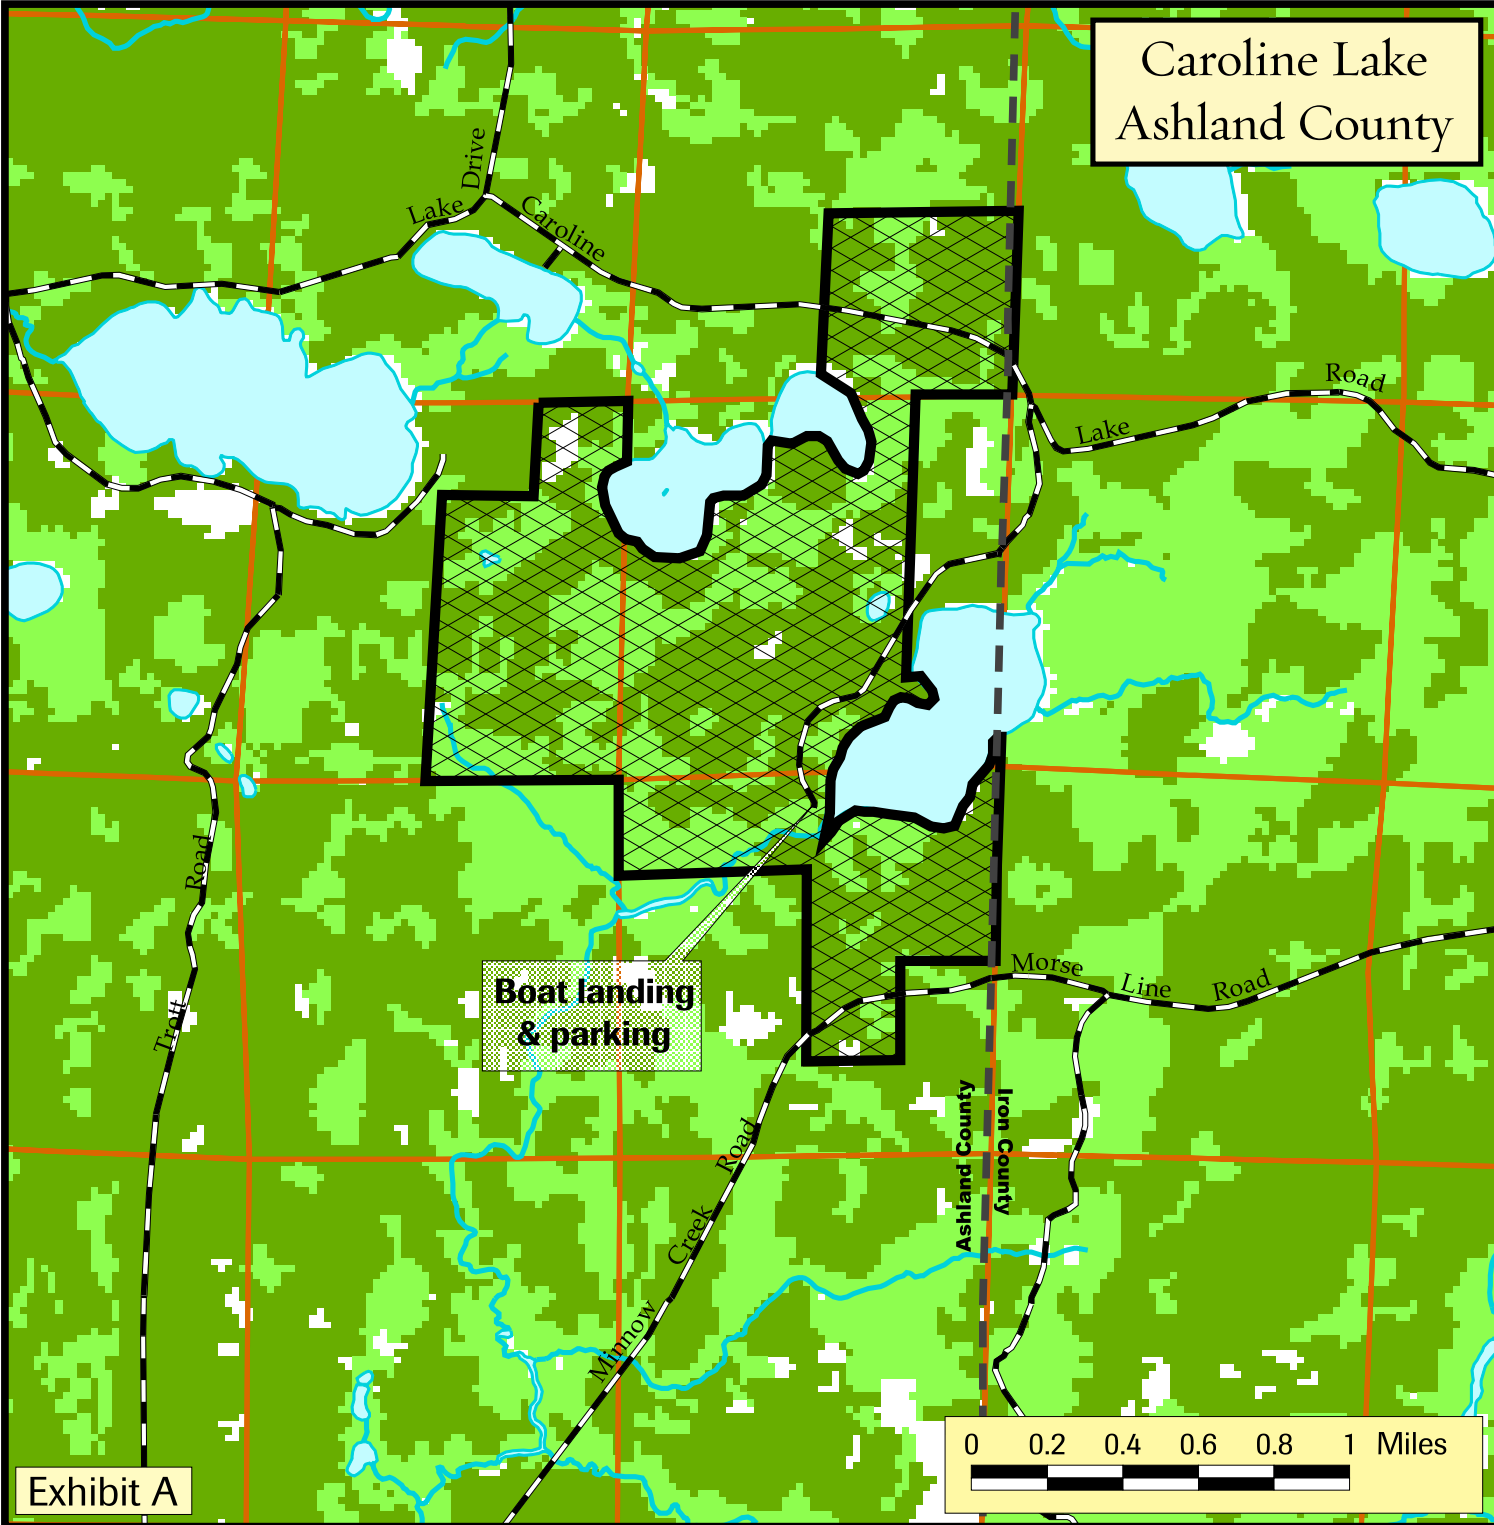

Caroline Lake  
Ashland County

Exhibit A

-  Property of The Nature Conservancy (TNC)
-  Open water
-  Wetland/forested wetland
-  Forested land
-  Roads
-  Streams
-  Section lines

*The Nature Conservancy* 

SAVING THE LAST GREAT PLACES ON EARTH

Caroline Lake is located in Morse township, T44N - R2W, sections 13, 23, 24, & 25; 1043.58 acres.

April 18, 2006