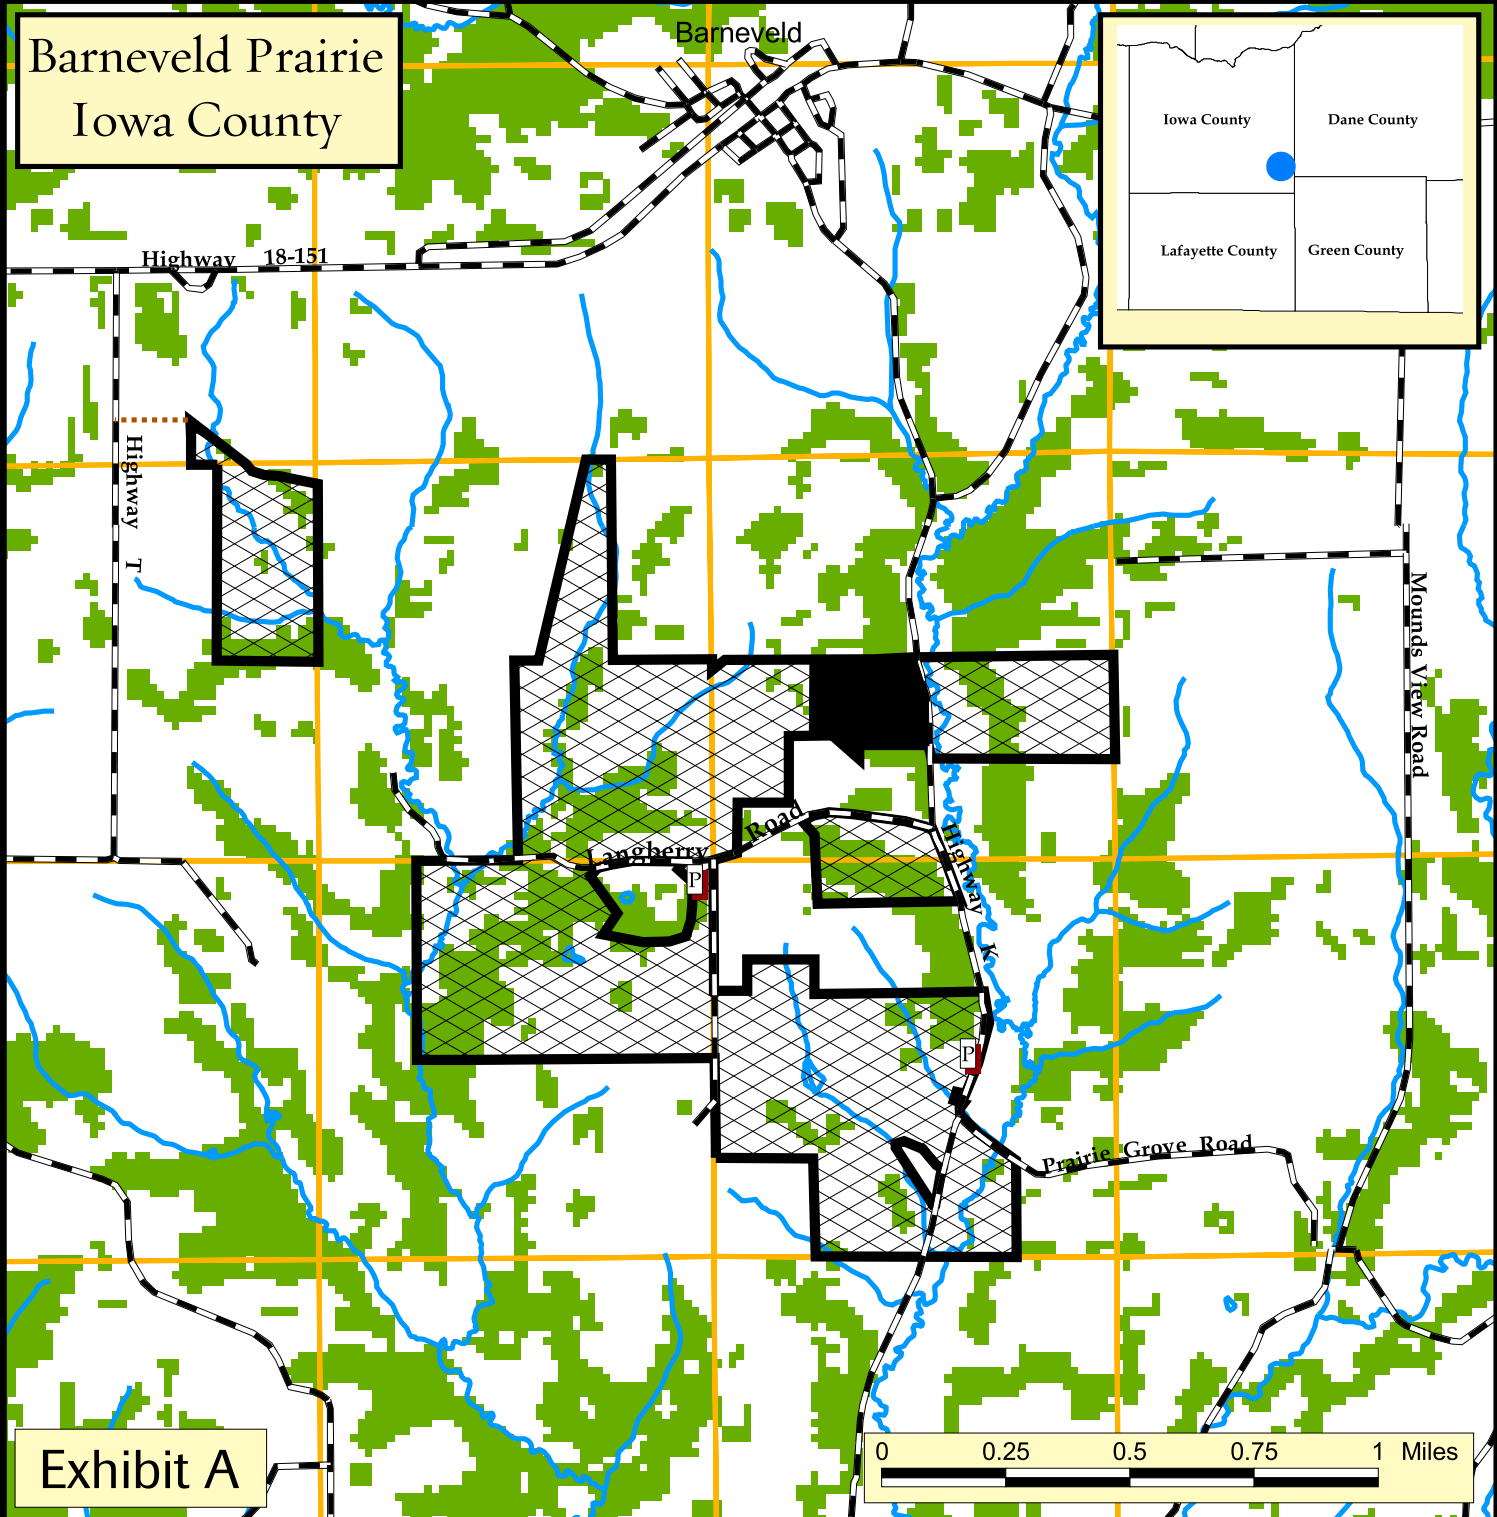

Barneveld Prairie Iowa County

Exhibit A

-  Property of The Nature Conservancy
-  Closed to all hunting
-  Forested land
-  Section lines
-  Roads
-  TNC access lane
-  Streams
-  Parking

Barneveld Prairie is located
in Brigham township, T6N - R5E,
Sections 8, 15, 16, 17, 21, & 22.
971.18 acres

April 24, 2006