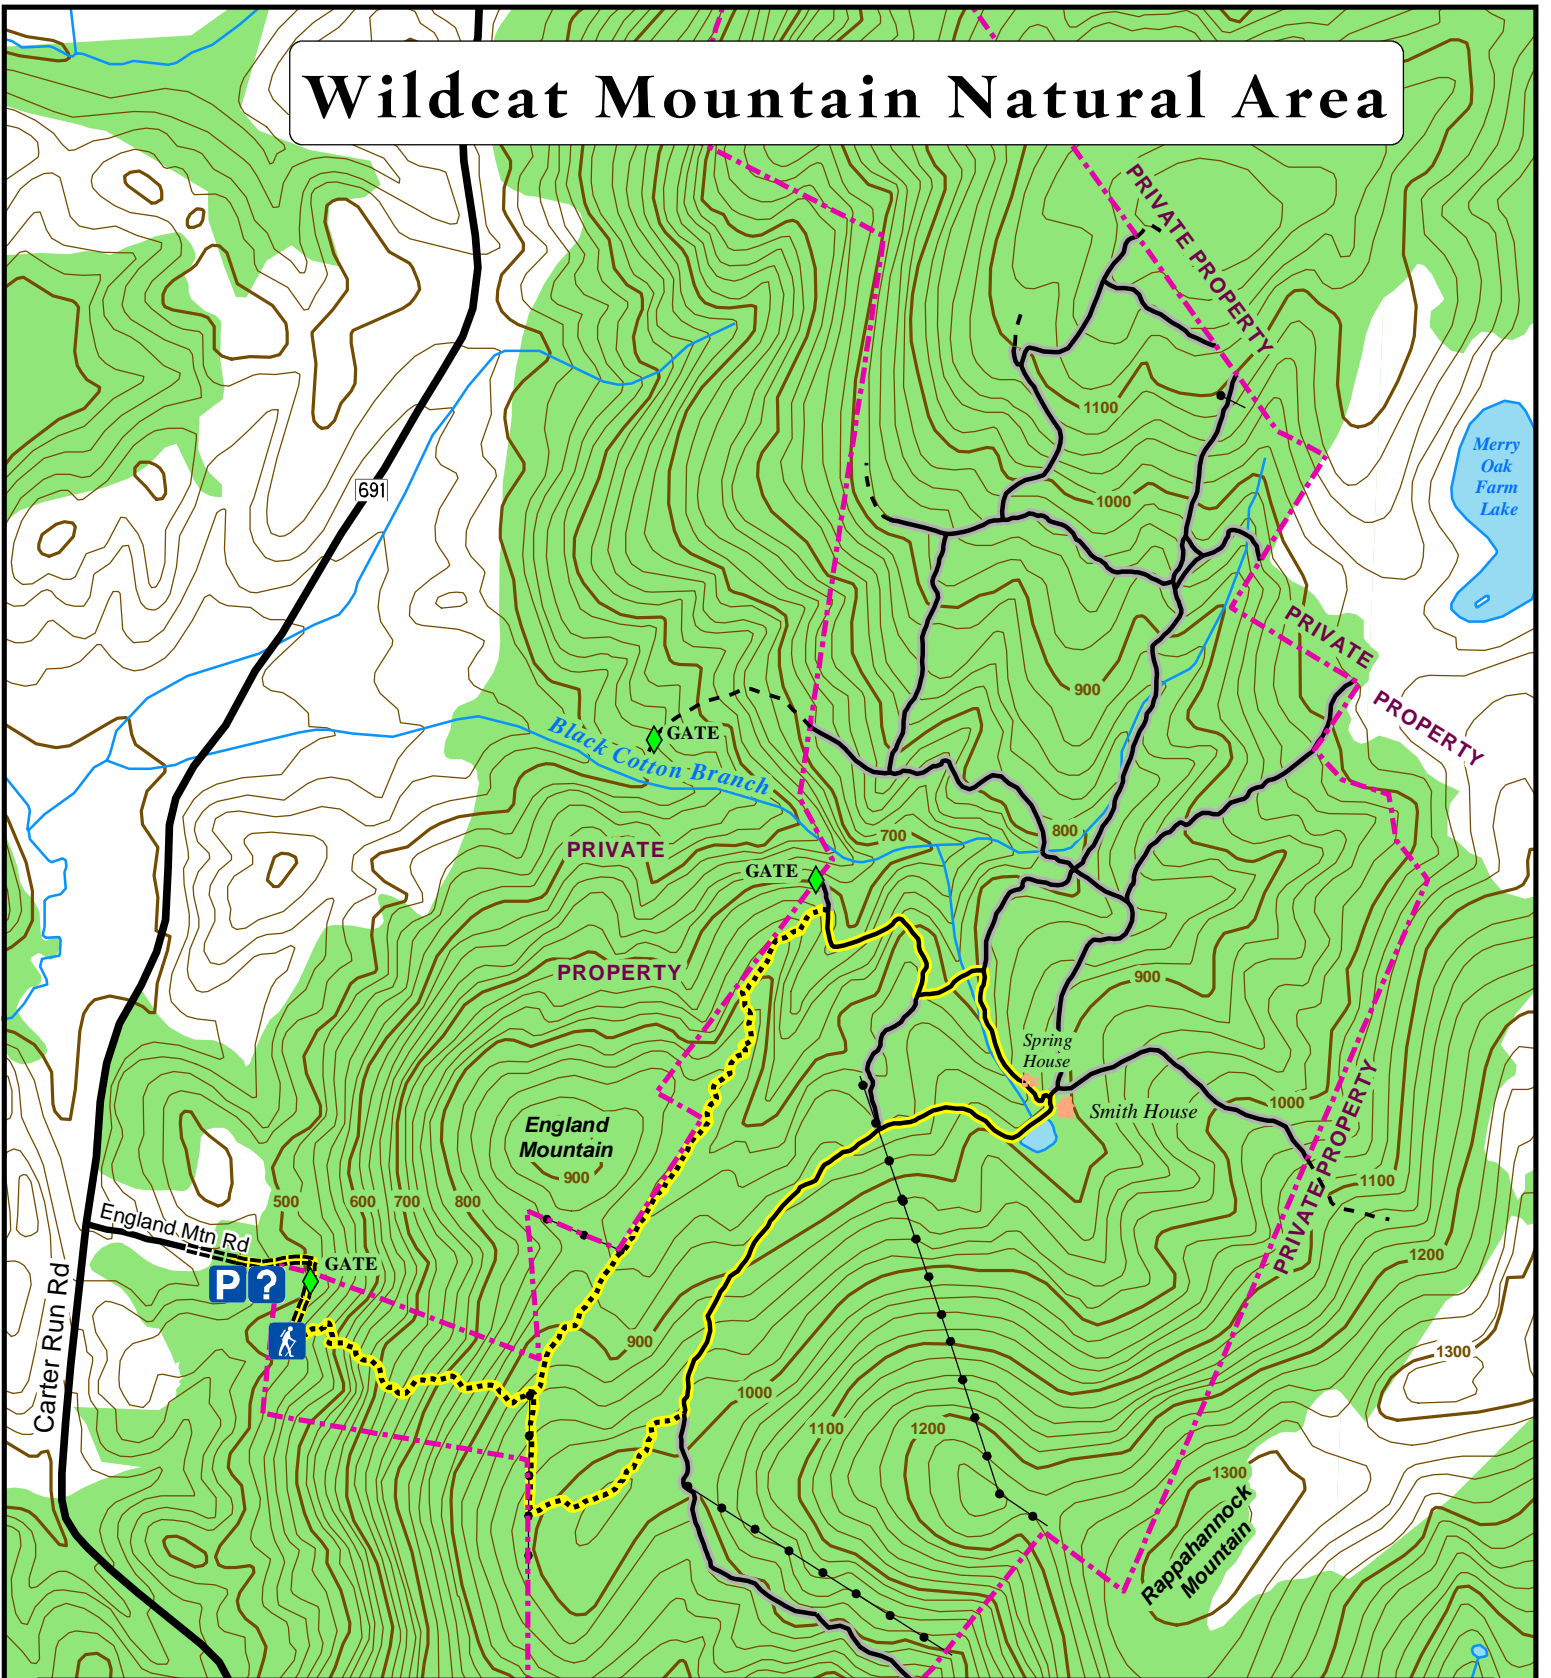

Wildcat Mountain Natural Area

- | | | |
|---|-------------------|---------------------|
| Gravel Road | Open Area | 100 Foot Contour |
| Fire Road | Forest | Hiking Trailhead |
| Foot Trail | Preserve Boundary | Parking Area |
| Preferred Route
(2.9 miles round trip) | Paved Road | Informational Kiosk |
| Other Road/Trail | Stream | |
| Stone Wall | Water | |
| | 20 Foot Contour | |

The Nature Conservancy 
Protecting nature. Preserving life.™

Please stay on designated trails!

Please note that there are many trails leading off the preserve onto private property and that these boundaries are often not posted.