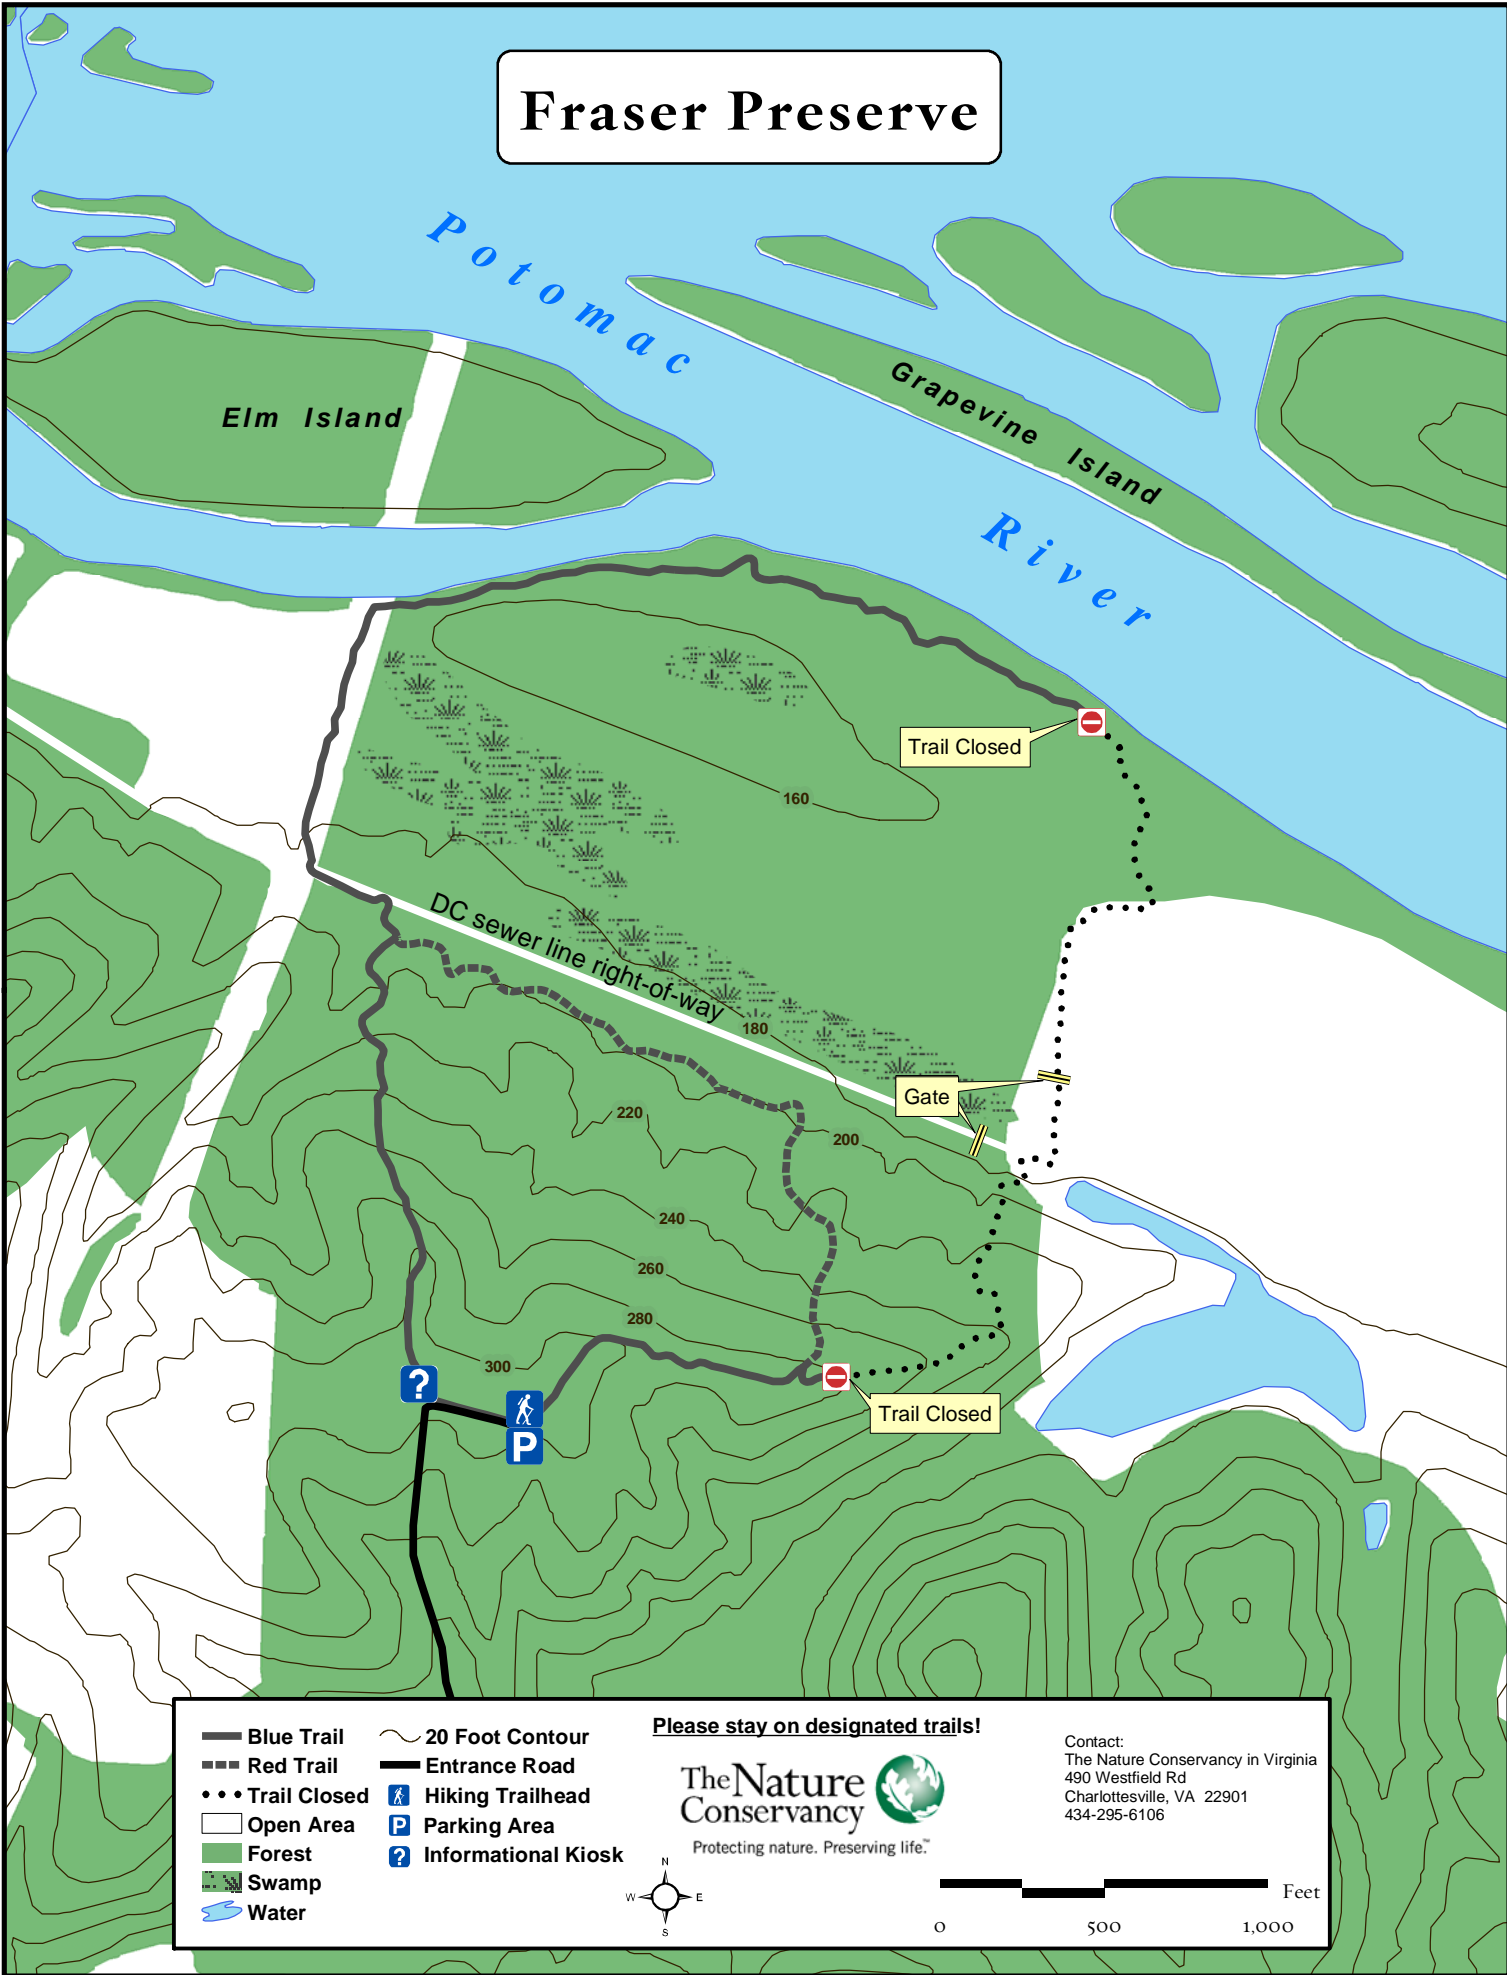

Fraser Preserve

Blue Trail	20 Foot Contour	Please stay on designated trails!		Contact: The Nature Conservancy in Virginia 490 Westfield Rd Charlottesville, VA 22901 434-295-6106
Red Trail	Entrance Road	The Nature Conservancy Protecting nature. Preserving life.™		
Trail Closed	Hiking Trailhead			
Open Area	Parking Area	0 500 1,000 Feet		
Forest	Informational Kiosk			
Swamp				
Water				