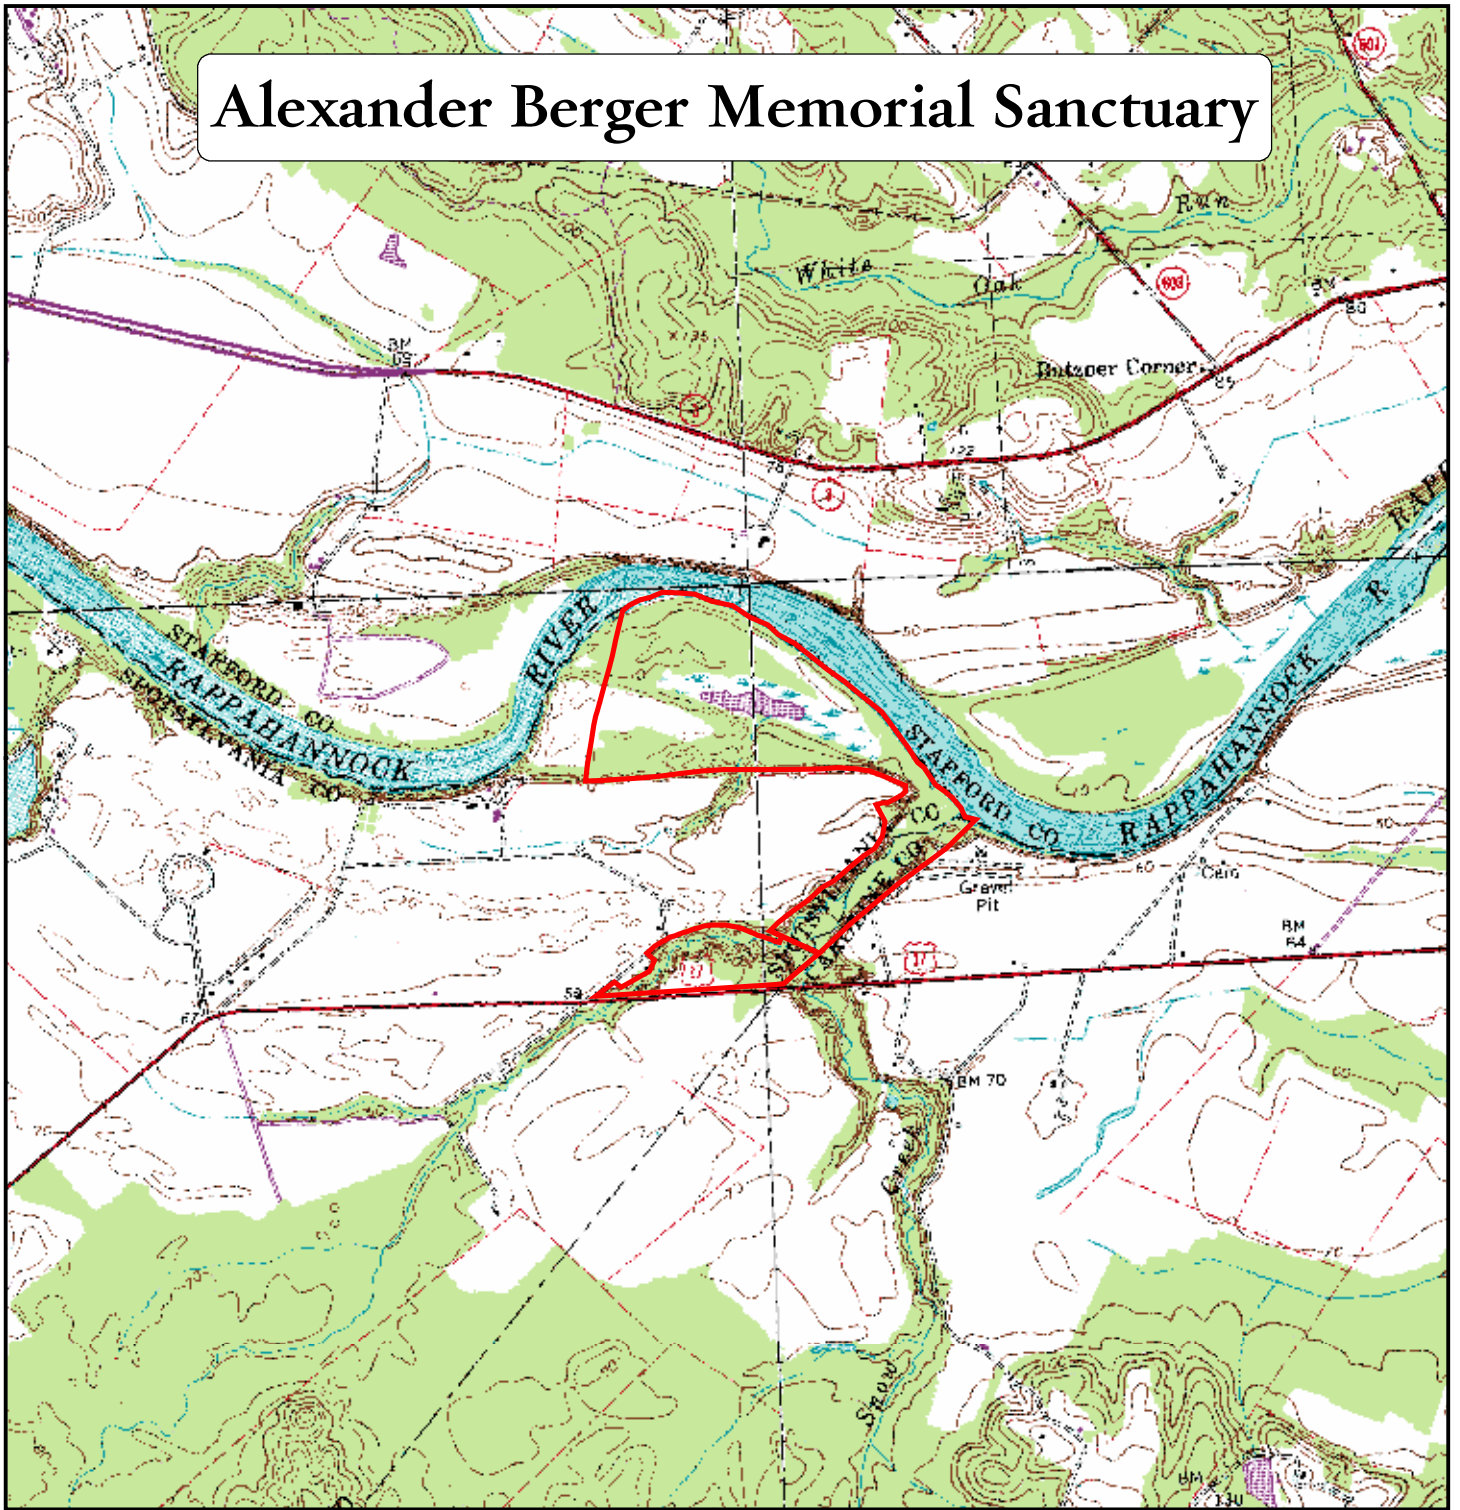

Alexander Berger Memorial Sanctuary

The Nature Conservancy
SAVING THE LAST GREAT PLACES ON EARTH

Produced by TNC-VA, Oct-03
Data Sources: TNC, USGS

While every effort has been made to ensure that this map and the data from which it is derived are accurate and reliable within limits of the current state of the art, TNC cannot assume liability for any damages caused by inaccuracies in the map or supporting data. TNC makes no warranty, express or implied, nor does the fact of distribution constitute such a warranty.

 Berger Preserve Boundary

 Miles

proj03/miscmaps/berger.mxd