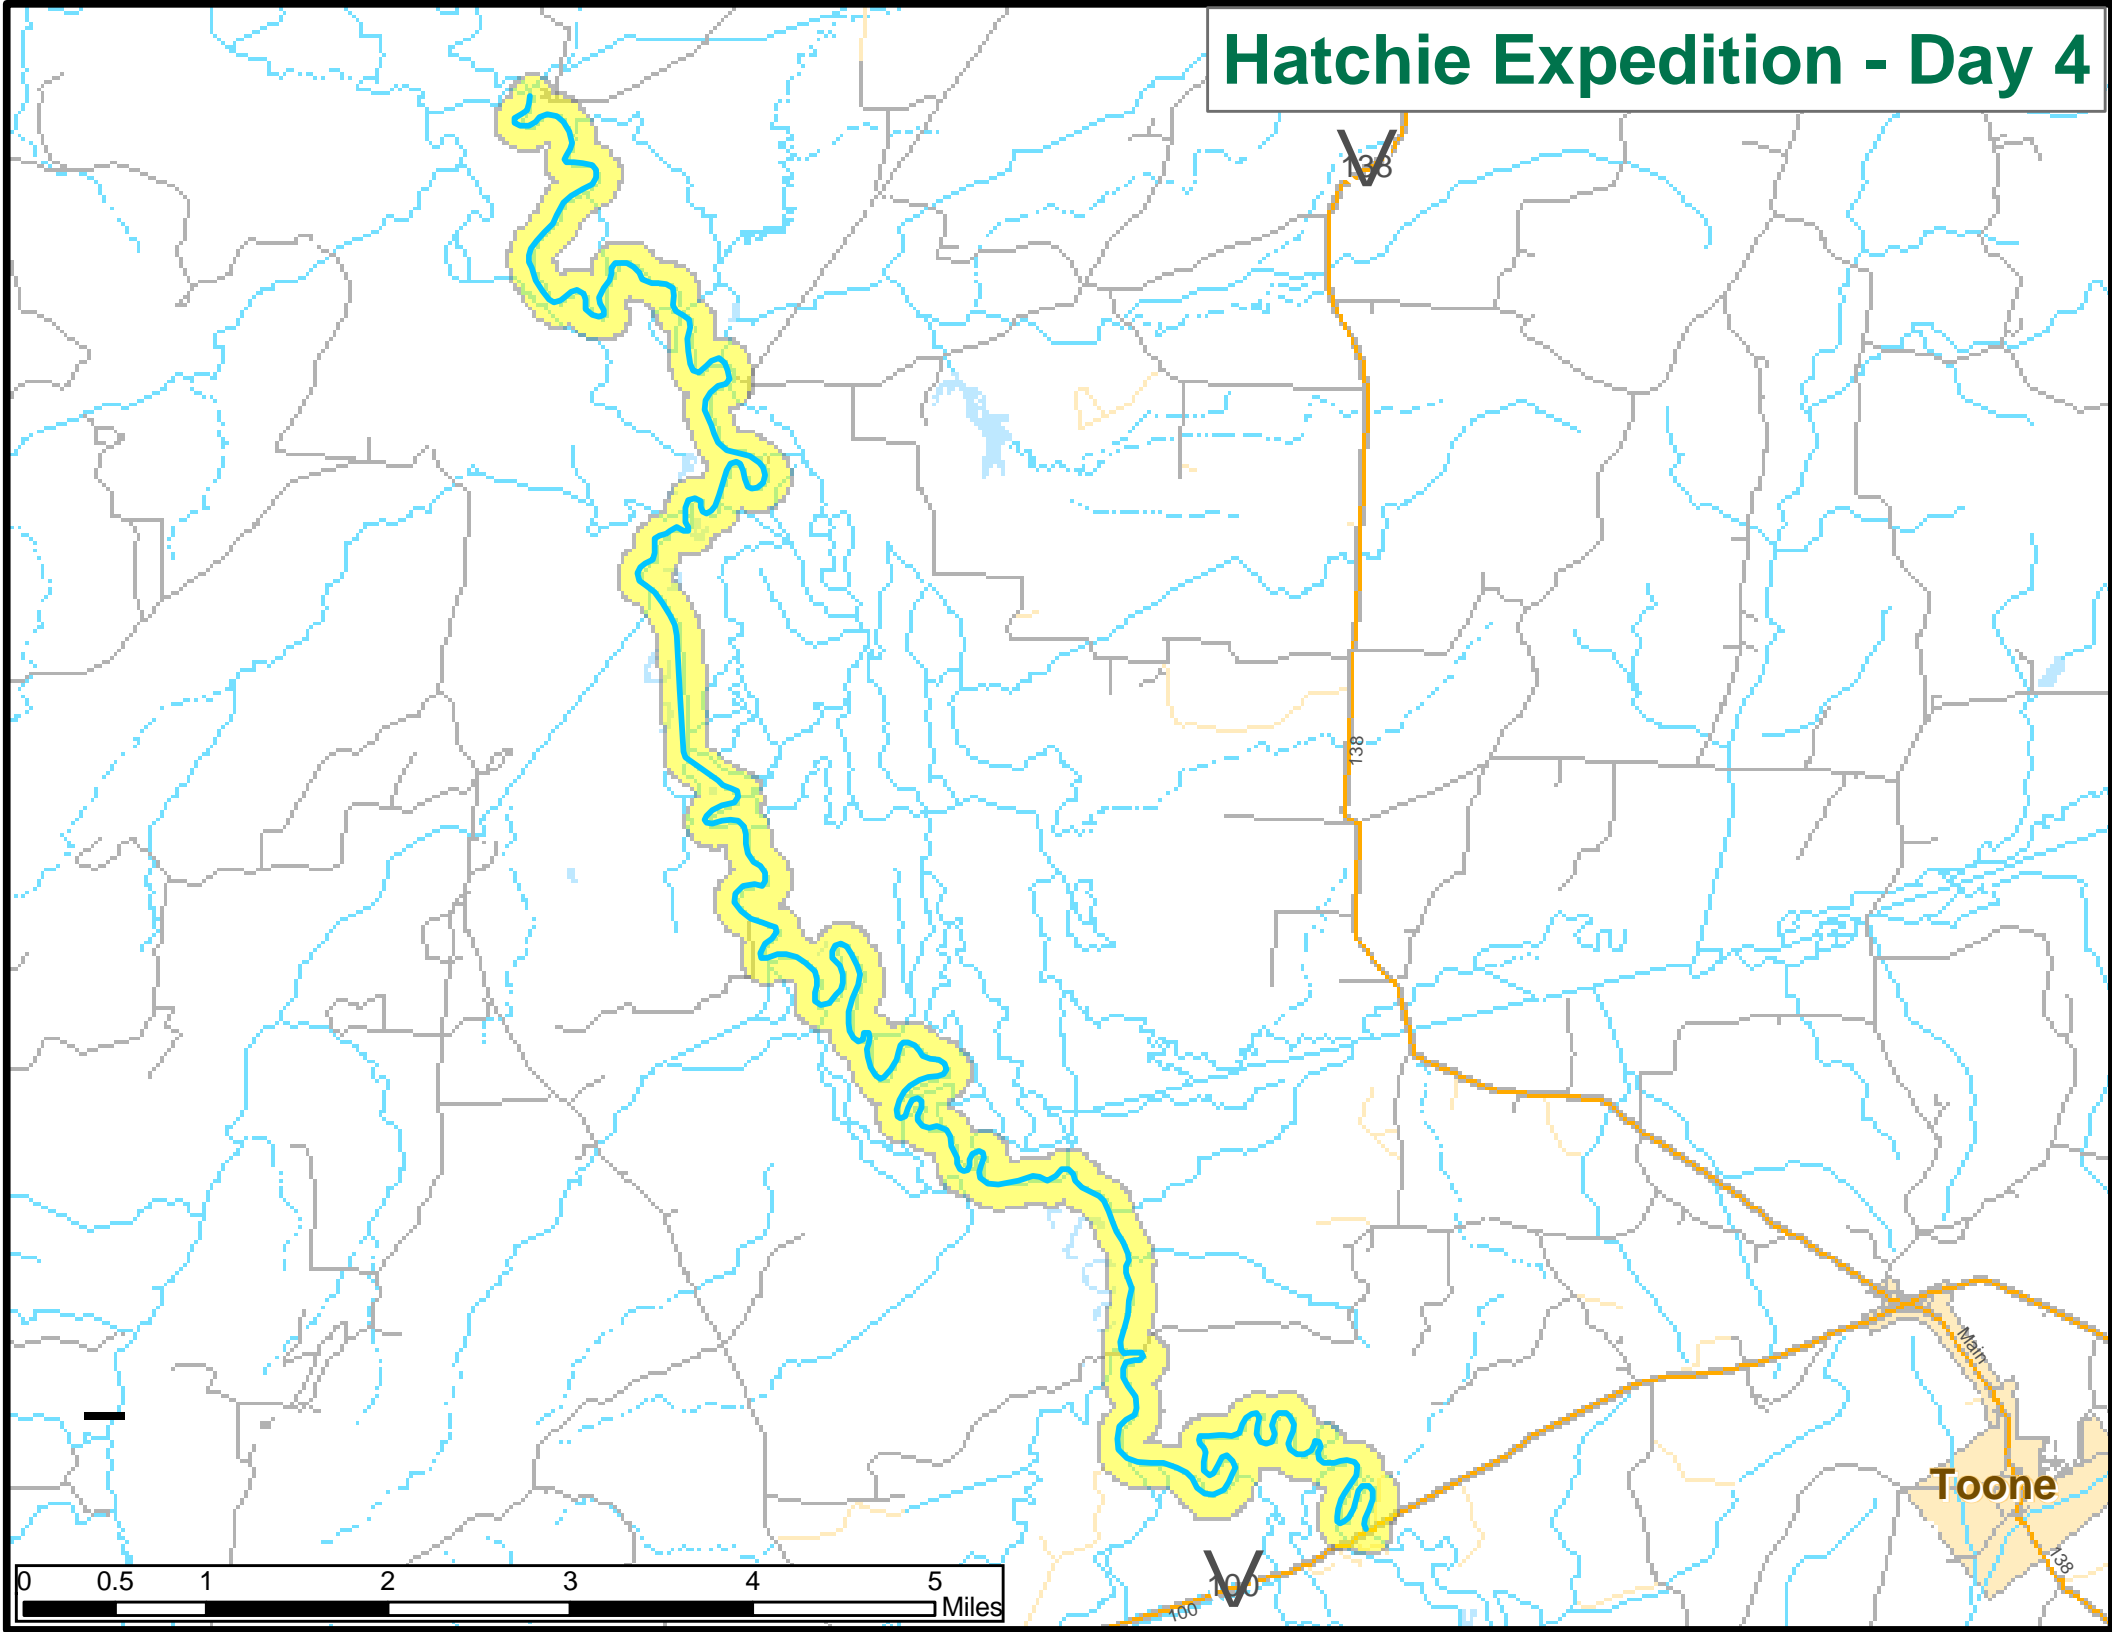

# Hatchie Expedition - Day 4

Toone

138

138

100

138