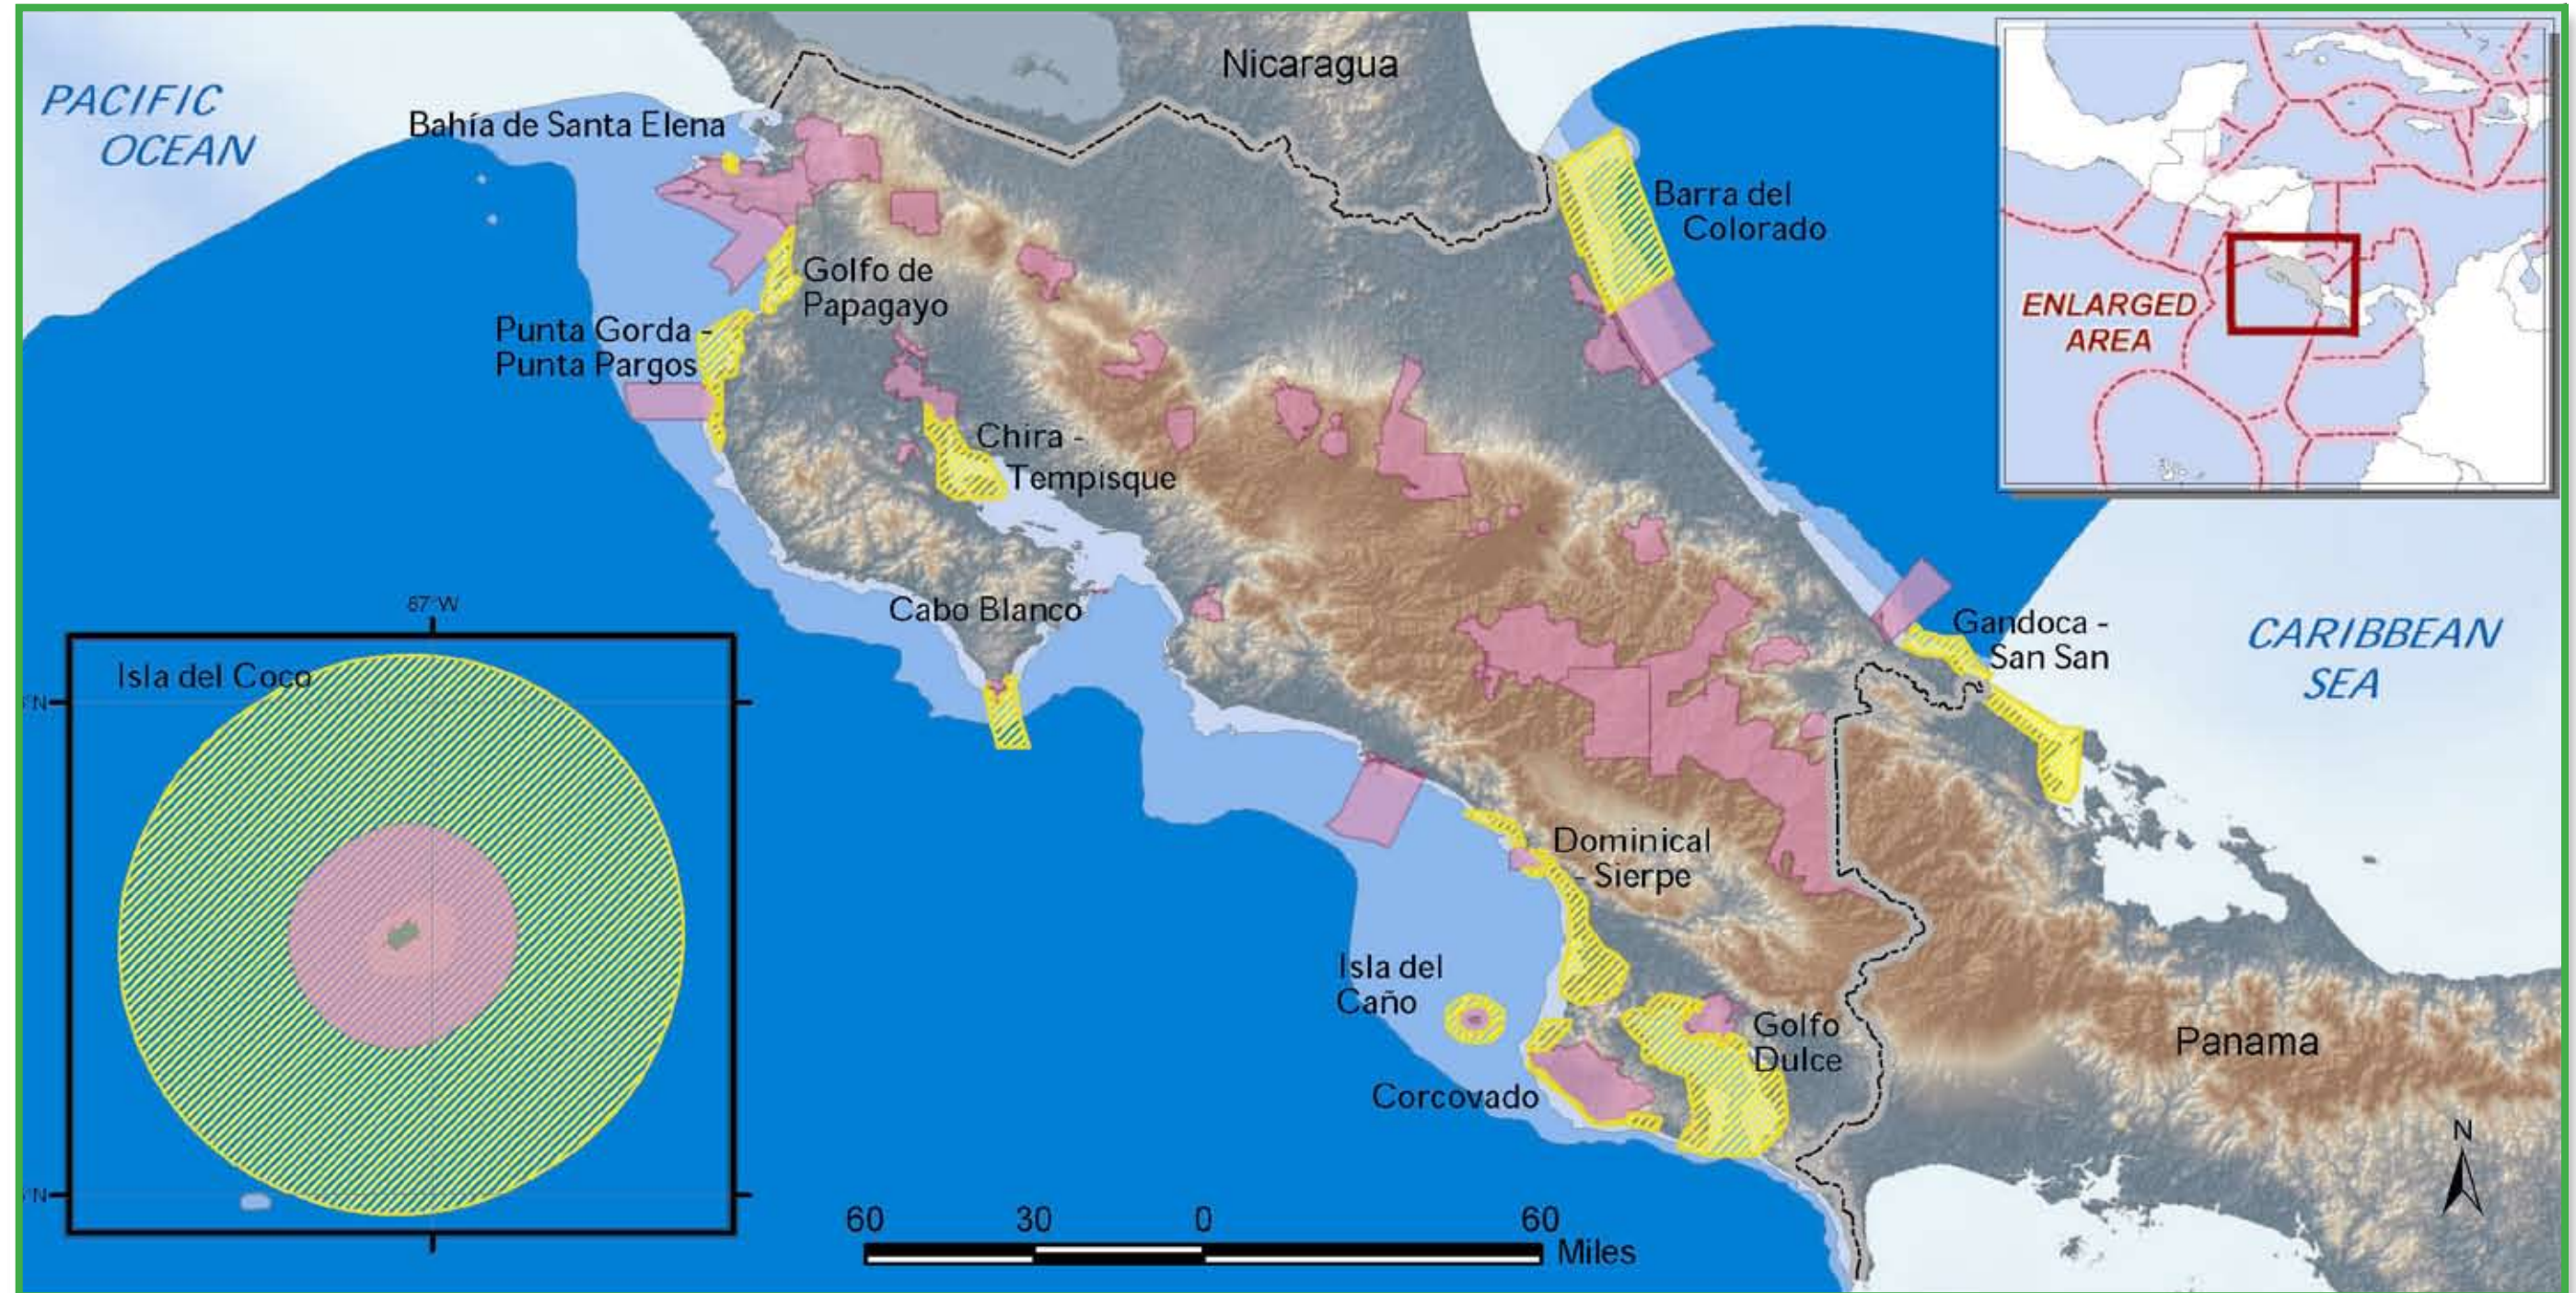

Forever Costa Rica

Current Protected Areas and New Expanding Areas

- | | | |
|-------|-------------------------|----------------------------|
| ----- | National Boundary | Marine regimen |
| ----- | Economic Exclusive Zone | Nearshore (0 - 30 m) |
| | New Expanding MPA's | Shelf (30 - 200 m) |
| | Strict Protected Areas | Offshore (more than 200 m) |