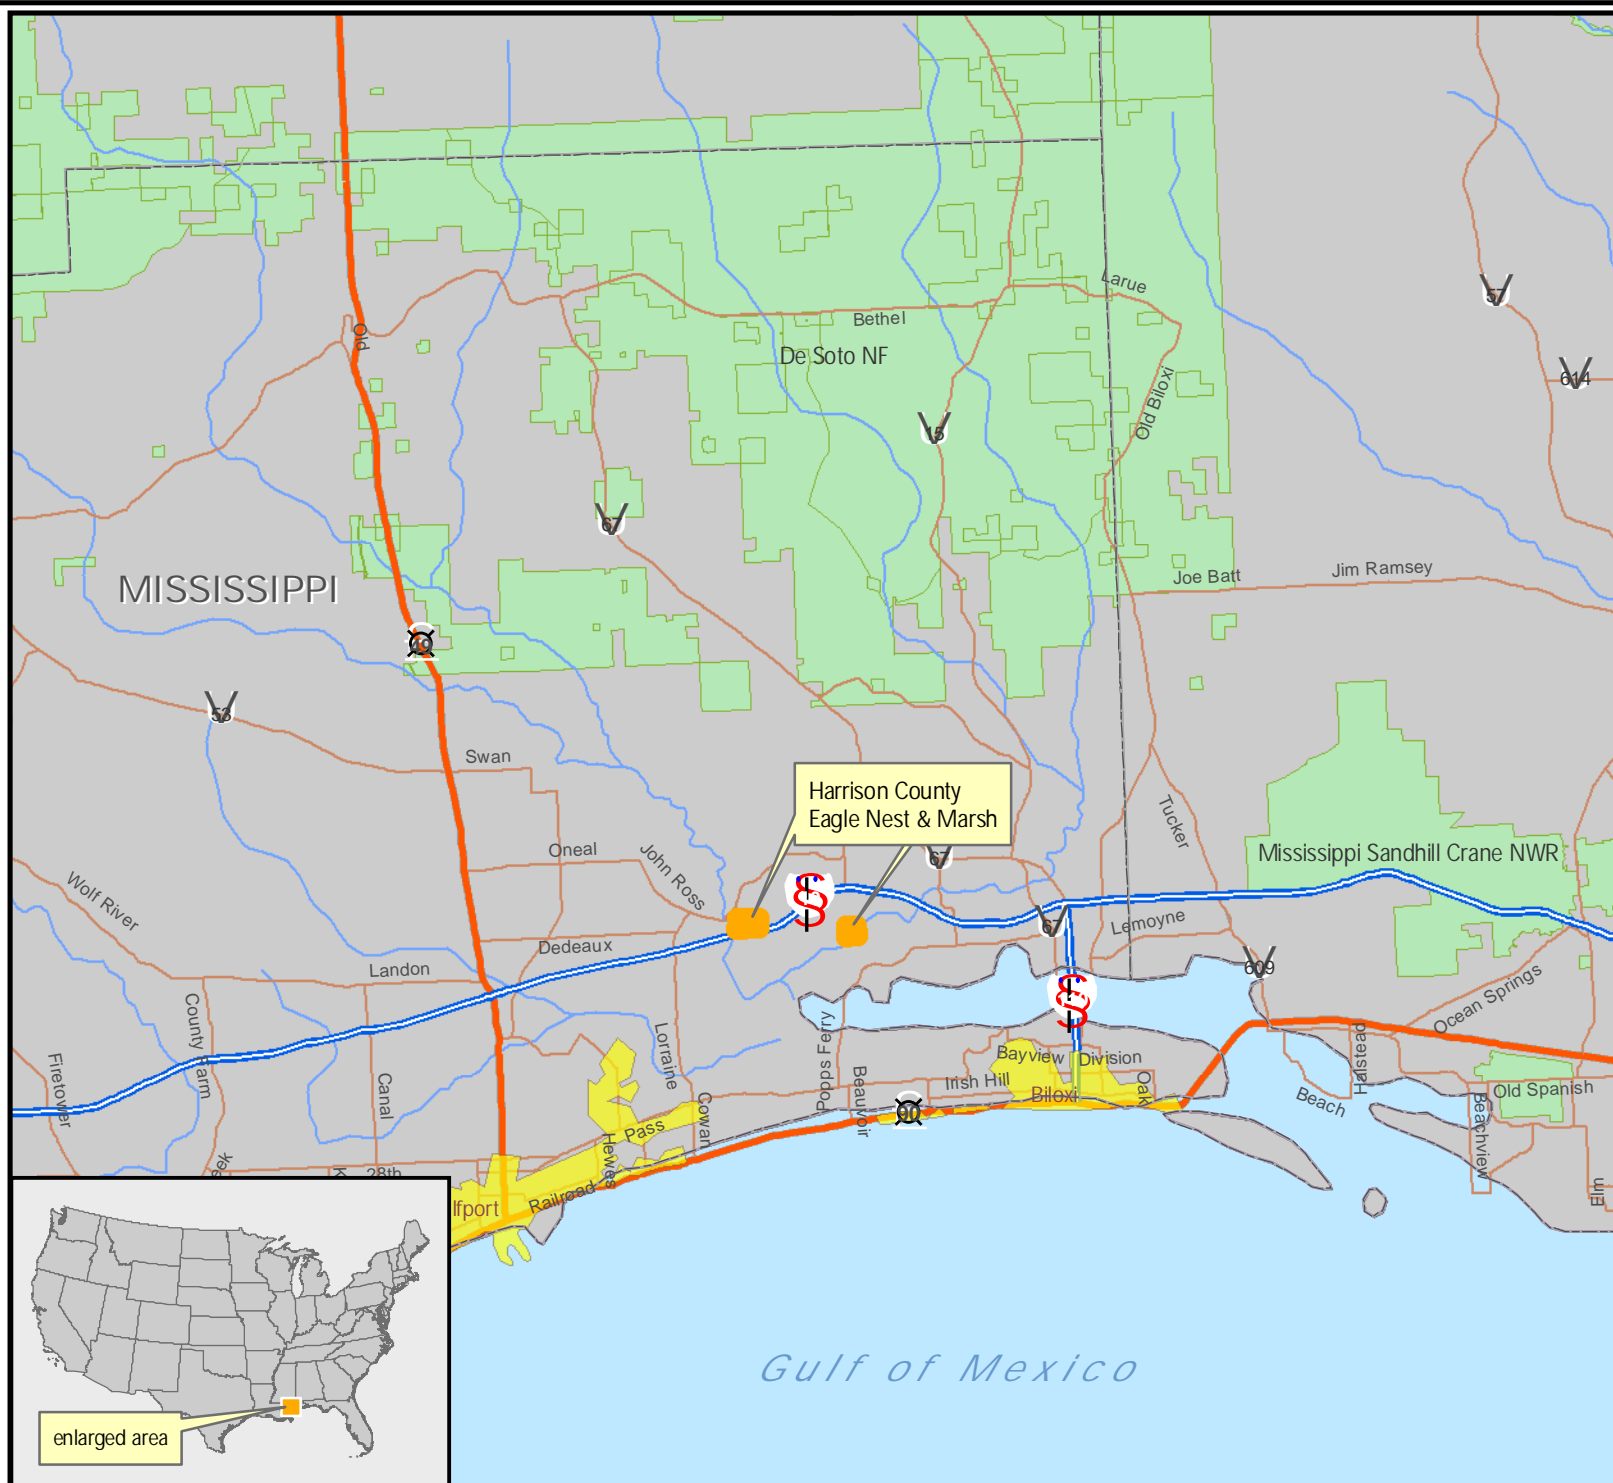

Southern Forests Conservation Project

Mississippi

Legend

-  IP - TNC Sites
-  Protected Areas
-  Urban

INTERNATIONAL  PAPER

The Nature Conservancy 
SAVING THE LAST GREAT PLACES ON EARTH

Produced by
 The Nature Conservancy's
 Southern U.S. Region.
 March 2006