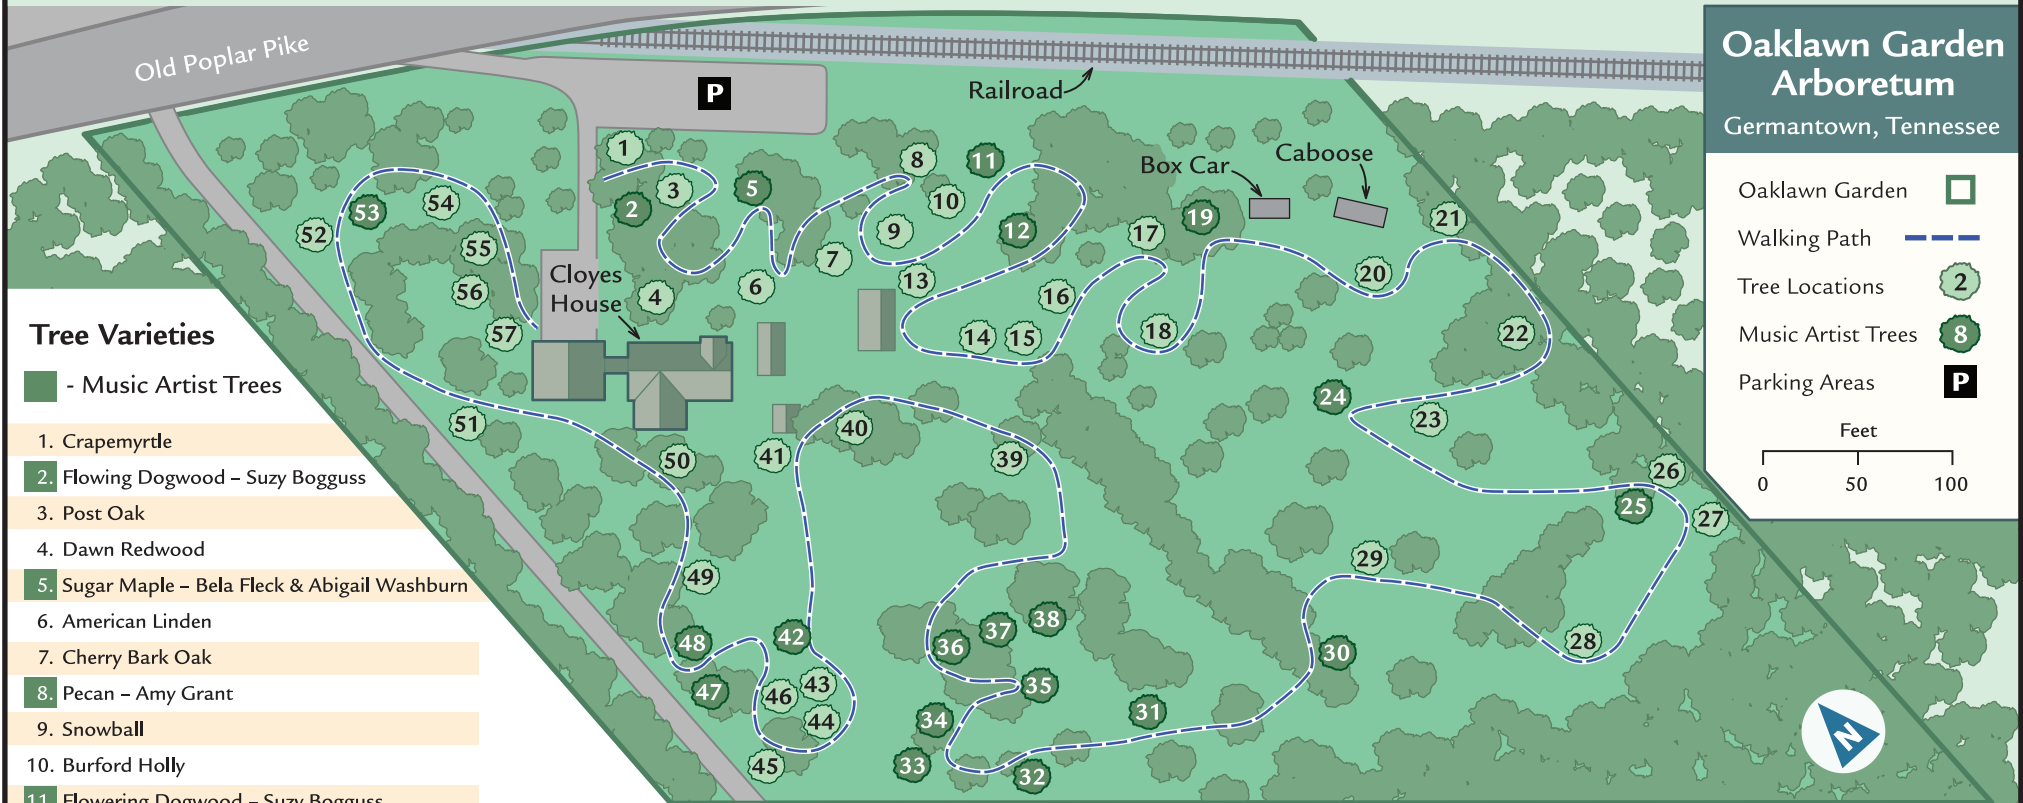

IF TREES COULD SING

Preserving Our Trees

If Trees Could Sing is a video program in which music artists talk about various trees and their important role in our lives. Use this map to find the interactive tree signs for each music artist.

The Nature Conservancy

Protecting nature. Preserving life.

Oaklawn Garden Arboretum

Germantown, Tennessee

- Oaklawn Garden
- Walking Path
- Tree Locations
- Music Artist Trees
- Parking Areas

Tree Varieties

- 24. Eastern Redbud – Rodney Atkins
- 25. Hackberry – Farmer Jason
- 26. Honey Locust
- 27. Callery Pear
- 28. White Ash
- 29. Sawtooth Oak
- 30. American Elm – The Bohannons
- 31. Virginia Pine – Humming House
- 32. Sweetgum – Ben Folds
- 33. Bald Cypress – Fisk Jubilee Singers
- 34. Virginia Pine – Humming House
- 35. Tulip Poplar – Annie Sellick

- 48. Flowering Dogwood – Suzy Bogguss
- 49. Wild Cherry
- 50. American Linden
- 51. Saucer Magnolia
- 52. Saucer Magnolia
- 53. Flowering Dogwood – Suzy Bogguss
- 54. American Linden
- 55. Loblolly Pine
- 56. Japanese Maple
- 57. Cherry Bark Oak