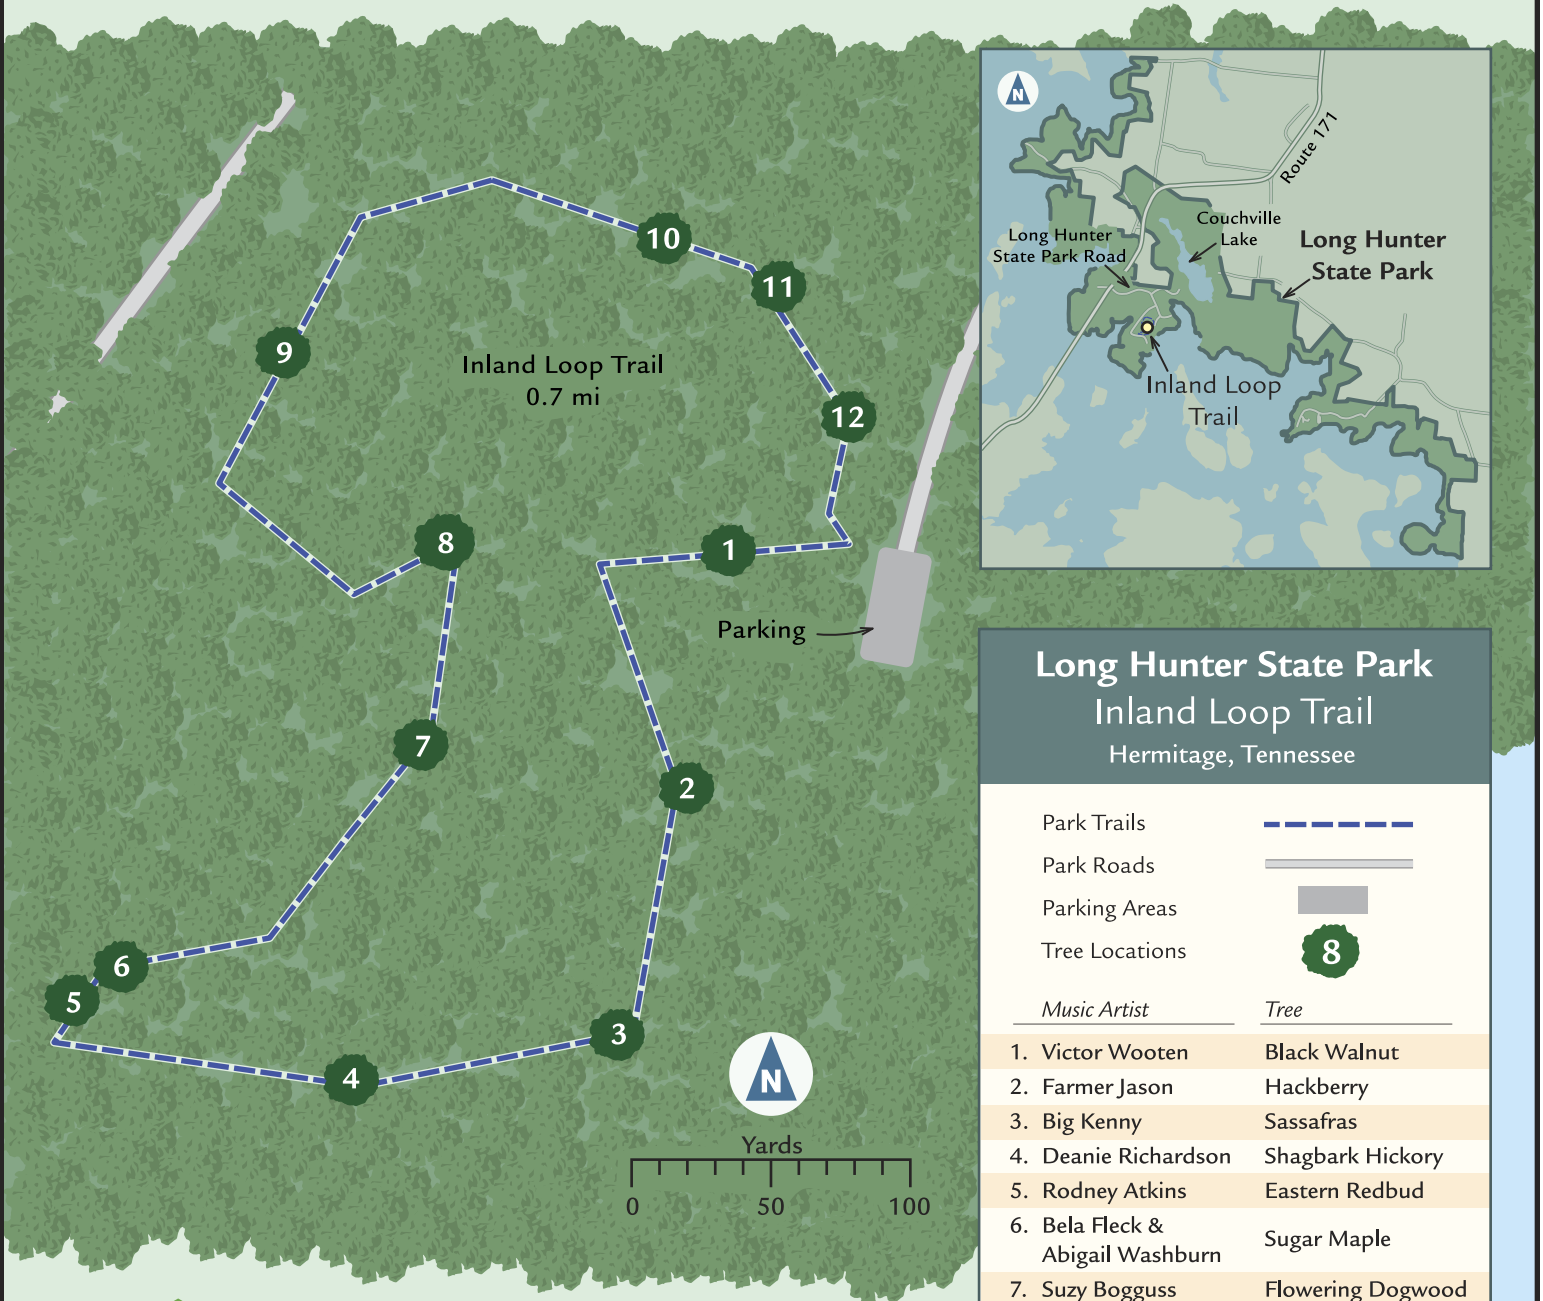

IF TREES COULD SING

Preserving Our Trees

If Trees Could Sing is a video program in which music artists talk about various trees and their important role in our lives. Use this map to find the interactive tree signs for each music artist.

Long Hunter State Park Inland Loop Trail Hermitage, Tennessee

<i>Music Artist</i>	<i>Tree</i>
1. Victor Wooten	Black Walnut
2. Farmer Jason	Hackberry
3. Big Kenny	Sassafras
4. Deanie Richardson	Shagbark Hickory
5. Rodney Atkins	Eastern Redbud
6. Bela Fleck & Abigail Washburn	Sugar Maple
7. Suzy Bogguss	Flowering Dogwood
8. Deanie Richardson	Shagbark Hickory
9. Mike Farris	Eastern Red Cedar
10. 8Ball	Red Oak
11. Bela Fleck & Abigail Washburn	Sugar Maple
12. Rodney Atkins	Eastern Redbud