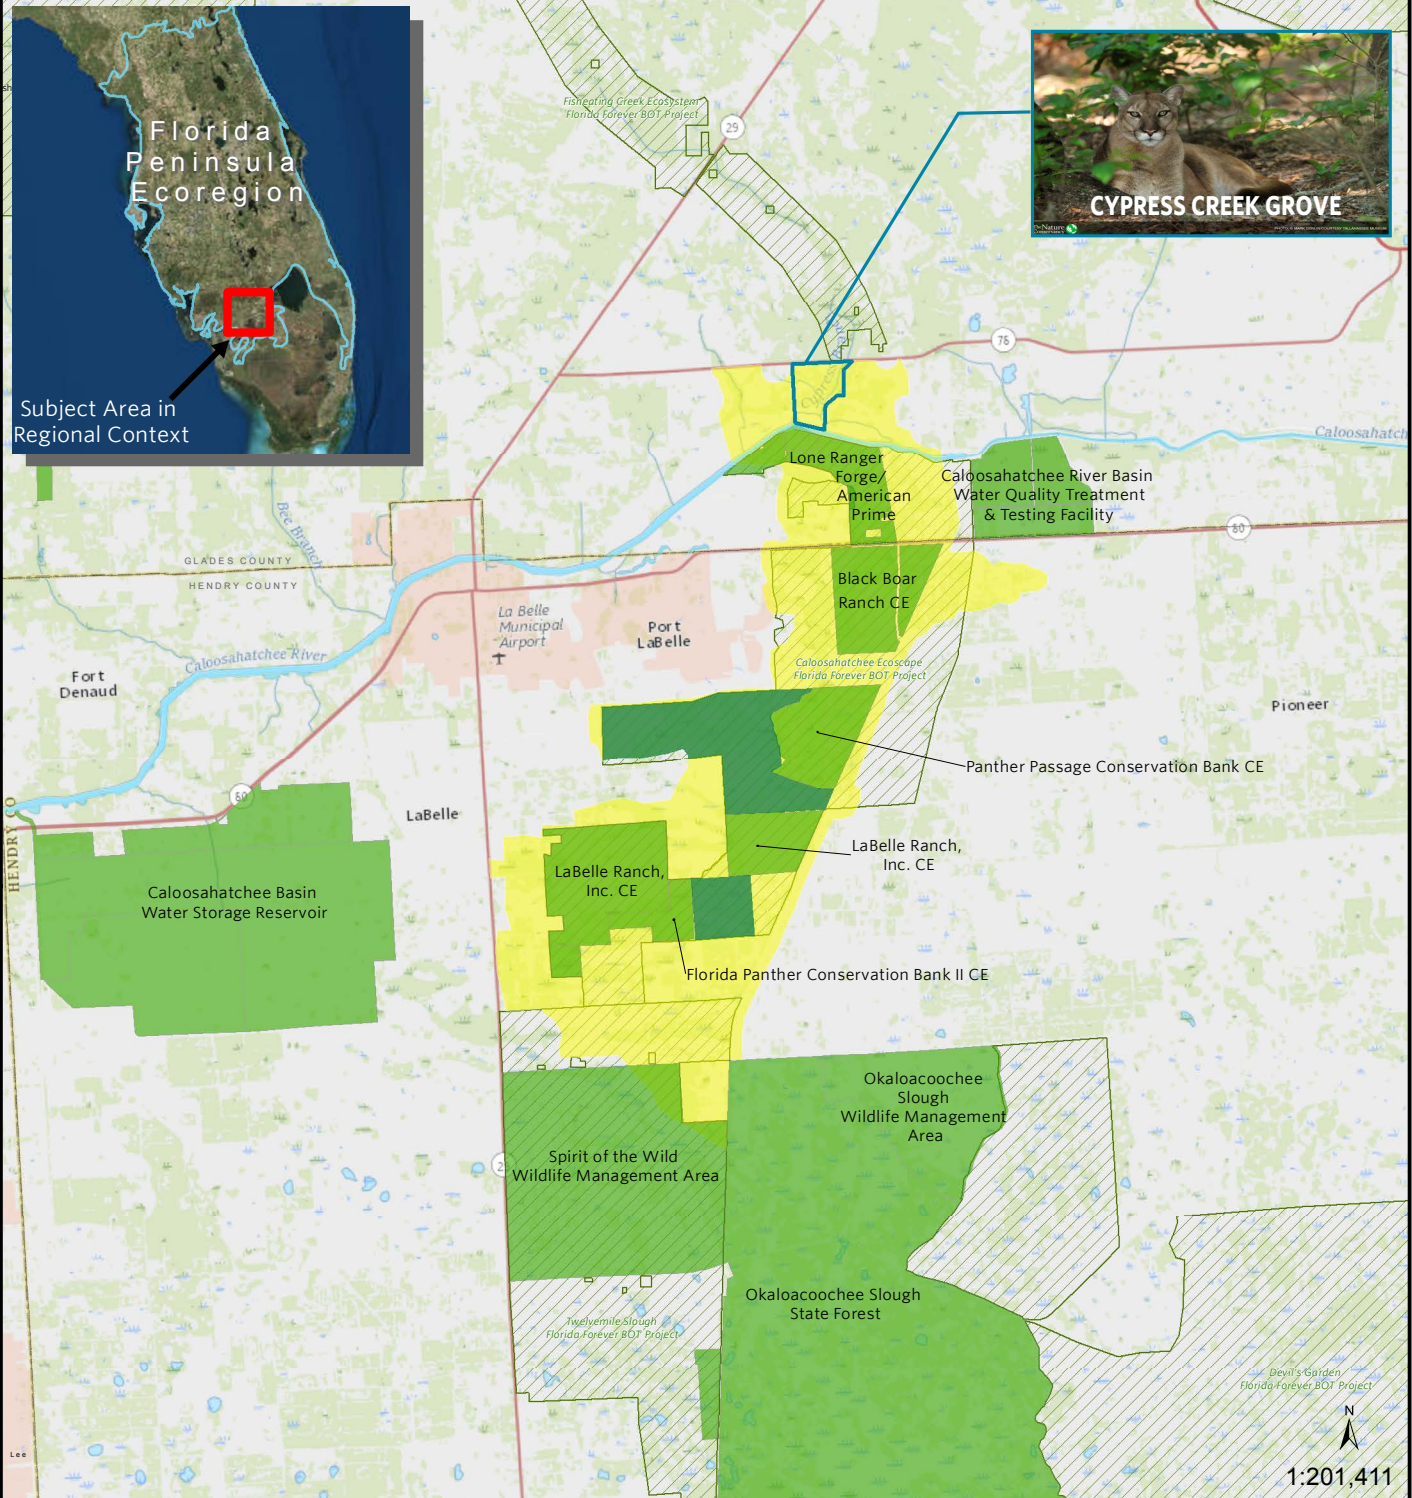

# CYPRESS CREEK GROVE - Conservation Easement (Falcon Eyrie Farms LC)

Glades County, FL

1:201,411

-  Cypress Creek Grove Boundary
-  Panther Dispersal Zone
-  Projects on the Florida Forever List
-  Property approved for mitigation

-  Managed/Protected Areas
-  Rivers
-  US Counties

Map Created by :  
Jill Fidrych, TNC FL  
10/13/2017  
Data Sources:  
Tract Boundary- Glades County Property Appraiser (2016);  
TNC Conservation Easements- TNC (2014);  
Panther Dispersal Zone- US Fish and Wildlife Service (2002);  
Ecoregions- TNC (2009); Managed Areas- TNC (2014);  
Major Roads- FL Dept. of Transportation (2001);  
Rivers- Florida Resources and Environmental Analysis Center (FREAC) (1989);  
US Counties- MAF/TIGER Database (2015).  
Map Projection: NAD\_1983\_StatePlane\_Florida\_East\_FIPS\_0901\_Feet